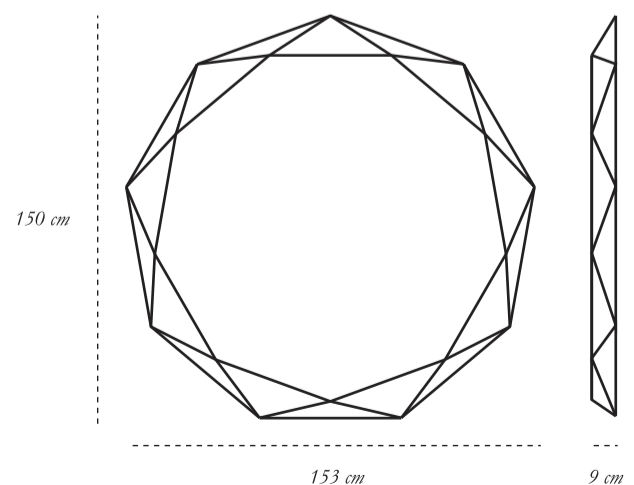

SCARLET  
SPLENDOUR

STELLA MIRROR  
LARGE ROSE

*Stella Mirror Large Rose* is a gorgeous mirror with starry edges in rose. A statement piece in any interior space.

*collection*

**88 SECRETS**

*option*

*Stella Mirror Small Rose*

*recommended use*

in a residence or hotel

*designer*

Nika Zupanc

*description*

Mirror

*dimension*

width 153 cm

depth 9 cm

height 150 cm

*material*

Mirror, Metal, Plywood

CARE Clean gently with dry soft cloth • In case of spillage of water wipe immediately

Each piece in the 88 Secrets collection exalts the handmade, the painstakingly crafted, the authentic. A piece may have slight variations and tiny imperfections but these are the marks of an artisan, a testament to the individuality of each work of art. It is our belief that these variations infuse our objets d'art with desire and we assert our right to make necessary qualitative changes.