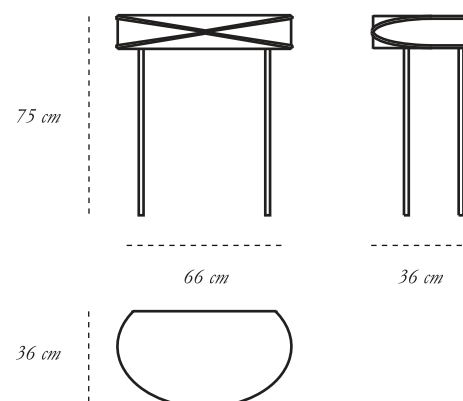

dimension

width 66 cm

depth 36 cm

height 75 cm

material

Plywood, Metal

CARE Clean gently with dry soft cloth • In case of spillage of water wipe immediately

Each piece in the 88 Secrets collection exalts the handmade, the painstakingly crafted, the authentic. A piece may have slight variations and tiny imperfections but these are the marks of an artisan, a testament to the individuality of each work of art. It is our belief that these variations infuse our objets d'art with desire and we assert our right to make necessary qualitative changes.