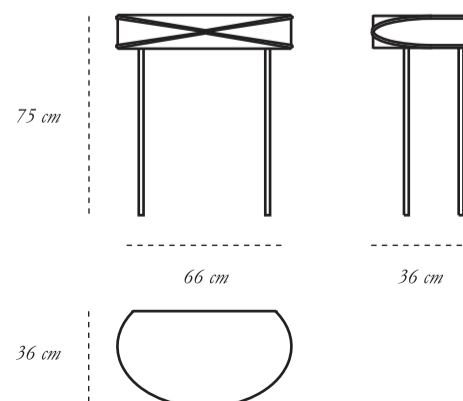

recommended use

in the foyer of a residence or hotel

designer

Nika Zupanc

description

Console

dimension

width 66 cm

depth 36 cm

height 75 cm

material

Plywood, Metal

CARE Clean gently with dry soft cloth • In case of spillage of water wipe immediately

Each piece in the 88 Secrets collection exalts the handmade, the painstakingly crafted, the authentic. A piece may have slight variations and tiny imperfections but these are the marks of an artisan, a testament to the individuality of each work of art. It is our belief that these variations infuse our objets d'art with desire and we assert our right to make necessary qualitative changes.