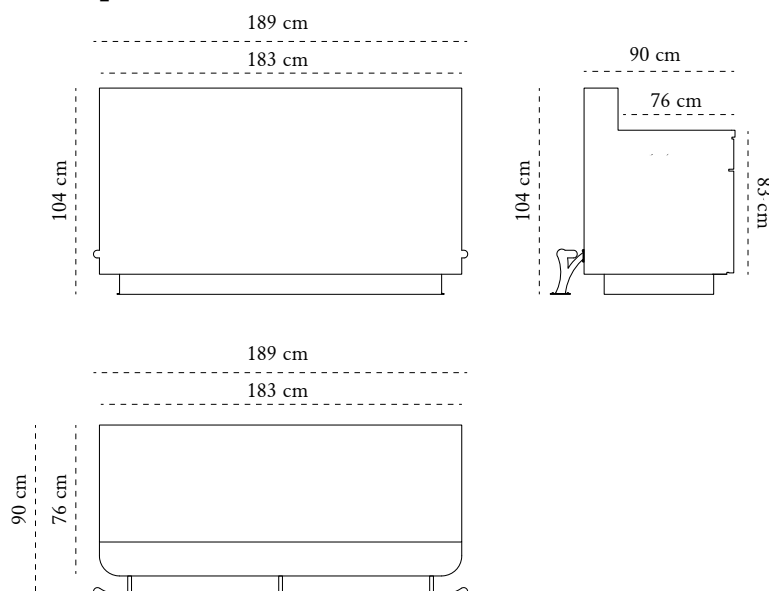

SCARLET
SPLENDOUR

STAR BAR

The Star Bar is a bespoke bar with a service counter and visitor's counter, glorious with a rich brass footrest. The skin, colours, top and size can be customised according to the space it enhances

recommended use In a residence, hotel, commercial space
collection

STARBAR

description Service Counter
dimension Width 189 cm
Depth 90 cm

material Height 104 cm
Plywood, Resin,
Brass, Metal

CARE: Wipe gently with dry soft cloth. In case of spillage of water wipe immediately.