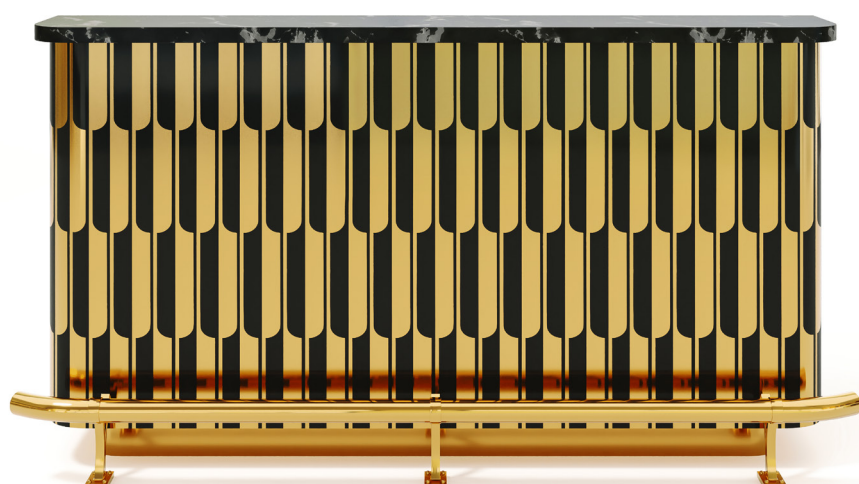

SCARLET
SPLENDOUR

STAR BAR

The Star Bar is a bespoke bar with a service counter and visitor's counter, glorious with a rich brass footrest. The skin, colours, top and size can be customised according to the space it enhances

recommended use In a residence, hotel, commercial space
collection

STARBAR

description Service Counter
dimension Width 189 cm
Depth 90 cm

material Height 104 cm
Plywood, Resin,
Brass, Metal

CARE: Wipe gently with dry soft cloth. In case of spillage of water wipe immediately.