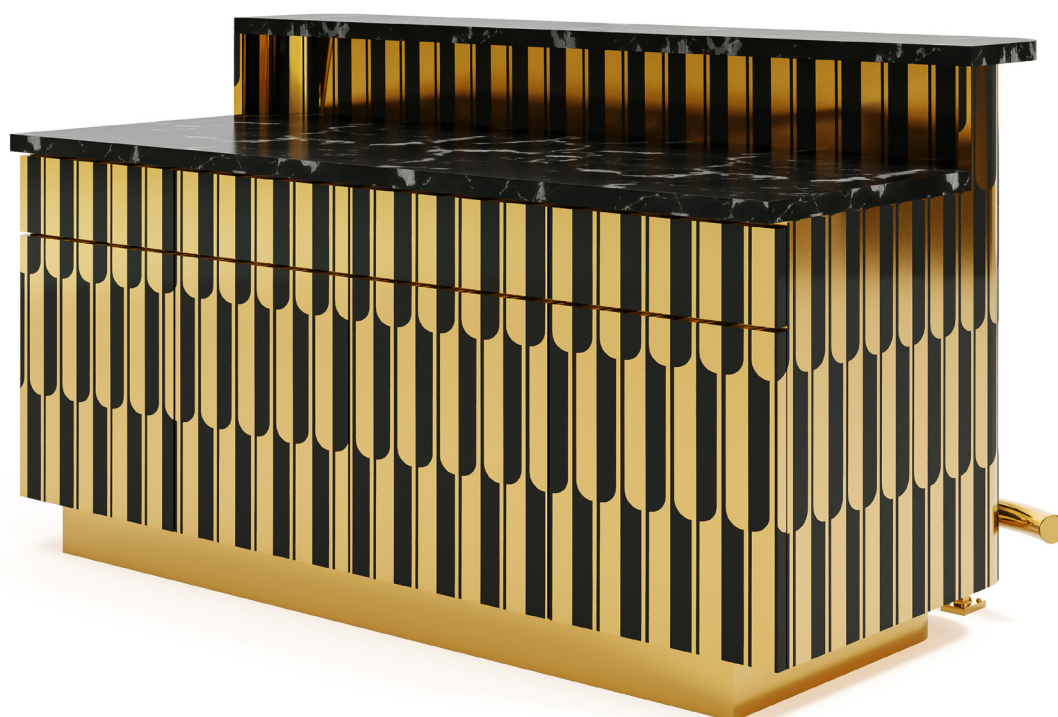

SCARLET
SPLENDOUR

STAR BAR

The Star Bar is a bespoke bar with a service counter and visitor's counter, glorious with a rich brass footrest. The skin, colours, top and size can be customised according to the space it enhances

recommended use In a residence, hotel, commercial space
collection

STARBAR

description Service Counter
dimension Width 189 cm
Depth 90 cm

material Height 104 cm
Plywood, Resin,
Brass, Metal

CARE: Wipe gently with dry soft cloth. In case of spillage of water wipe immediately.

Each piece in the Starbar collection exalts the handmade, the painstakingly crafted, the authentic. A piece may have slight variations and tiny imperfections but these are the marks of an artisan, a testament to the individuality of each work of art. It is our belief that these variations infuse our objets d'art with desire and we assert our right to make necessary qualitative changes.