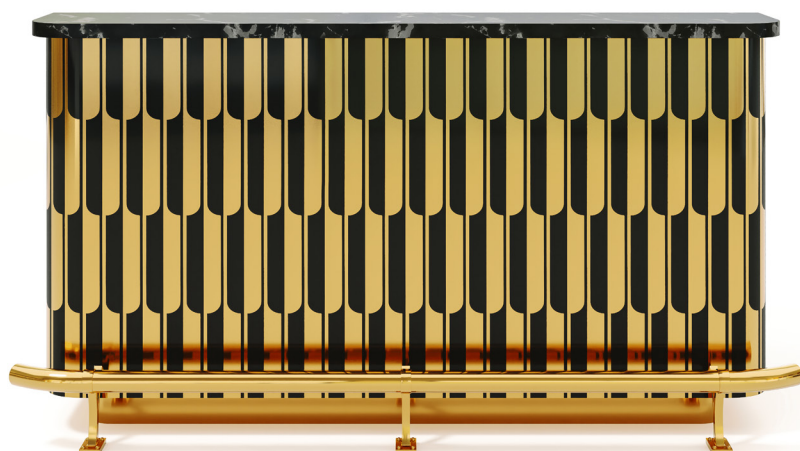

SCARLET
SPLENDOUR

STAR BAR

The Star Bar is a bespoke bar with a service counter and visitor's counter, glorious with a rich brass footrest. The skin, colours, top and size can be customised according to the space it enhances

collection

STARBAR

colour

Blue

Green

Red

Black

recommended use

In a residence, hotel,
commercial space

description

Service Counter

dimension

Width 189 cm

Depth 90 cm

Height 104 cm

material