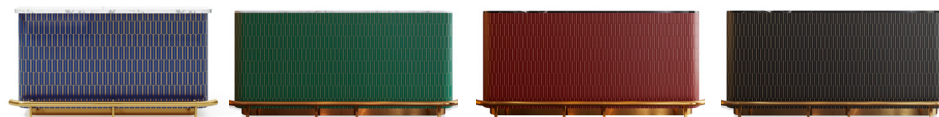

SCARLET
SPLENDOUR

STAR BAR

The Star Bar is a bespoke bar with a service counter and visitor's counter, glorious with a rich brass footrest. The skin, colours, top and size can be customised according to the space it enhances

collection

STARBAR

colour

Blue

Green

Red

Black

recommended use

In a residence, hotel,
commercial space

description

Service Counter

dimension

Width 189 cm

Depth 90 cm

Height 104 cm

material