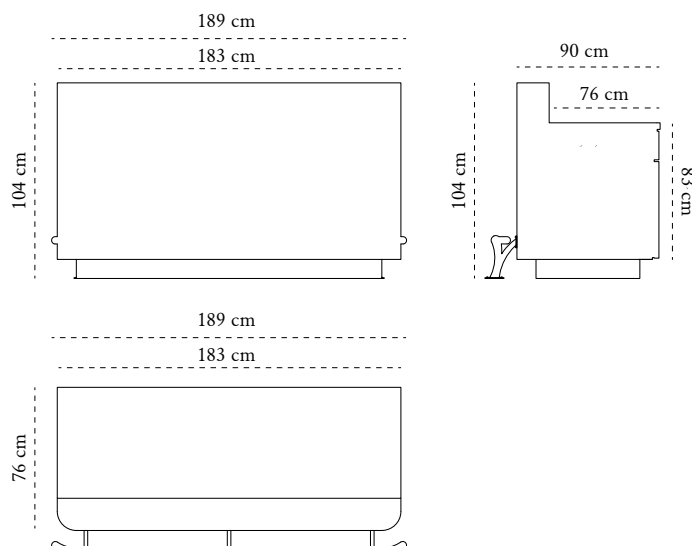

CARE: Wipe gently with dry soft cloth. In case of spillage of water wipe immediately.

Each piece in the Starbar collection exalts the handmade, the painstakingly crafted, the authentic. A piece may have slight variations and tiny imperfections but these are the marks of an artisan, a testament to the individuality of each work of art. It is our belief that these variations infuse our objets d'art with desire and we assert our right to make necessary qualitative changes.