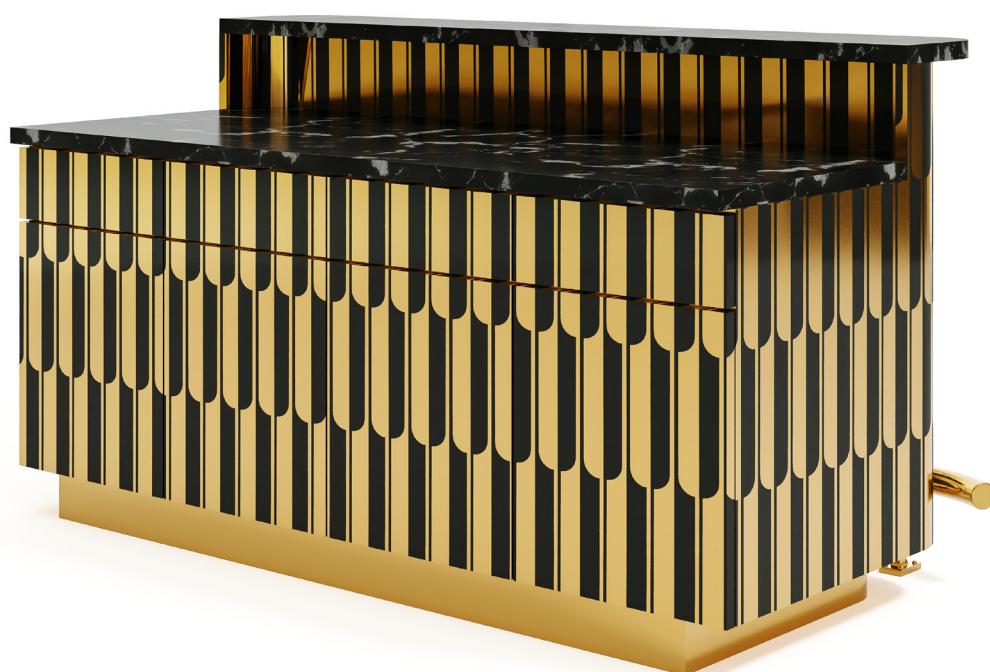

SCARLET
SPLENDOUR

STAR BAR

The Star Bar is a bespoke bar with a service counter and visitor's counter, glorious with a rich brass footrest. The skin, colours, top and size can be customised according to the space it enhances

collection

STARBAR

colour

Blue

Green

Red

Black

recommended use

In a residence, hotel,
commercial space

description

Service Counter

dimension

Width 189 cm

Depth 90 cm

Height 104 cm

material