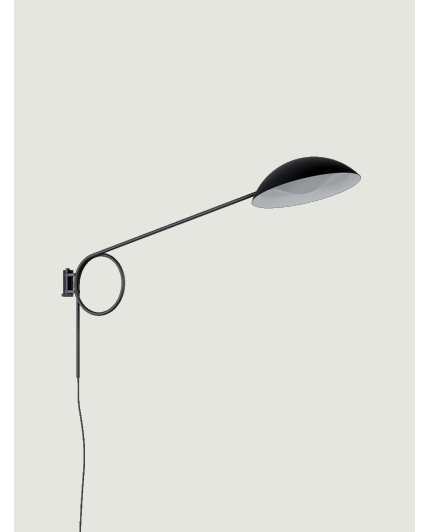

Spring Model Spring Medium Wall

Spring is an arm lamp that reinterprets a classic with a contemporary twist and an added lifestyle touch.

Spring Medium Wall

Light source

LED E27
1 x 25 W

Structure: Metal

● Deep Black

Code

51451 2000

Net weight: 2.50 kg

Parcels: 1

IP20

Energy Saving 

Options of Spring

Spring Large Wall

Spring Ceiling