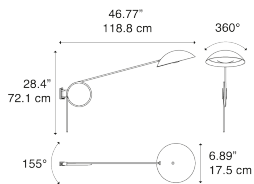

Spring Model Spring Medium Wall

Spring is an arm lamp that reinterprets a classic with a contemporary twist and an added lifestyle touch.

Spring Medium Wall

Light source

LED E27
1 x 25 W

Structure: Metal

● Deep Black

Code

51451 2000

Net weight: 2.50 kg

Parcels: 1

IP20

Energy Saving 

Options of Spring

Spring Large Wall