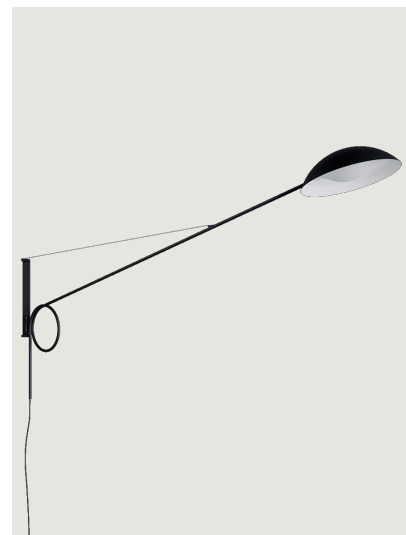

Spring Model Spring Large Wall

Spring is an arm lamp that reinterprets a classic with a contemporary twist and an added lifestyle touch.

Spring Large Wall

Light source

LED E27
1 x 25 W

Structure: Metal

● Deep Black

Code

51452 2000

Net weight: 3.70 kg

Parcels: 1

IP20

Energy Saving 

Options of Spring

Spring Medium Wall

Spring Ceiling