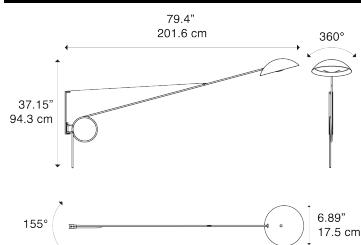

Spring Model Spring Large Wall

Spring is an arm lamp that reinterprets a classic with a contemporary twist and an added lifestyle touch.

Spring Large Wall

Light source

LED E27
1 x 25 W

Structure: Metal

● Deep Black

Code

51452 2000

Net weight: 3.70 kg

Parcels: 1

IP20

Energy Saving 

Options of Spring

Spring Medium Wall