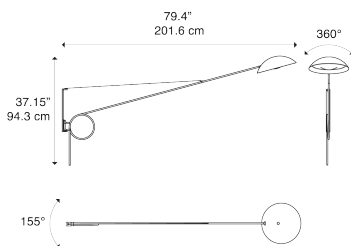

Spring Model Spring Large Wall

Spring is an arm lamp that reinterprets a classic with a contemporary twist and an added lifestyle touch.

Spring Large Wall

Light source

LED E27
1 x 25 W

Structure: Metal

 Deep Black

Code

51452 2000

Net weight: 3.70 kg

Parcels: 1

CE

IP20

Energy Saving 

EAC