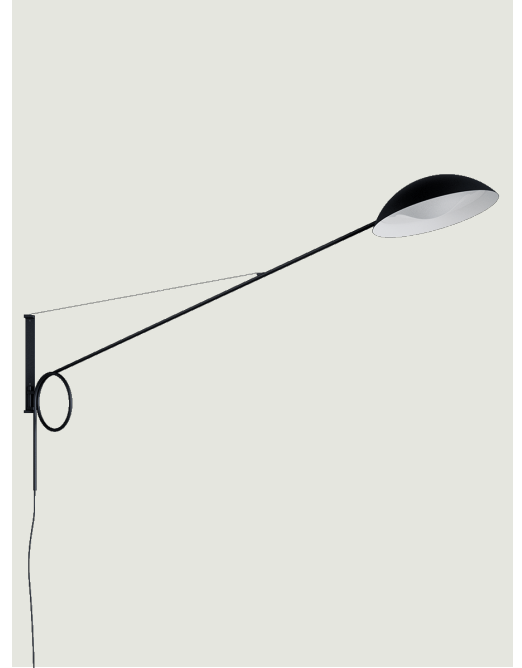

Spring Model Spring Large Wall

Spring is an arm lamp that reinterprets a classic with a contemporary twist and an added lifestyle touch.

Spring Large Wall

Light source

LED E27
1 x 25 W

Structure: Metal

 Deep Black

Options of Spring

Spring Medium Wall

Spring Ceiling