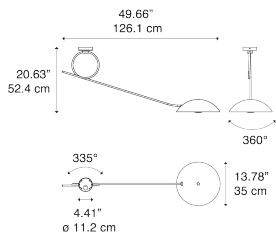

Spring Model Spring Ceiling

Spring is an arm lamp that reinterprets a classic with a contemporary twist and an added lifestyle touch.

Spring Ceiling

Light source

LED E27
1 x 25 W

Structure: Metal

 Deep Black

Code

51431 2000

Net weight: 2.30 kg

Parcels: 1

IP20

Energy Saving 

Options of Spring

Spring Medium Wall