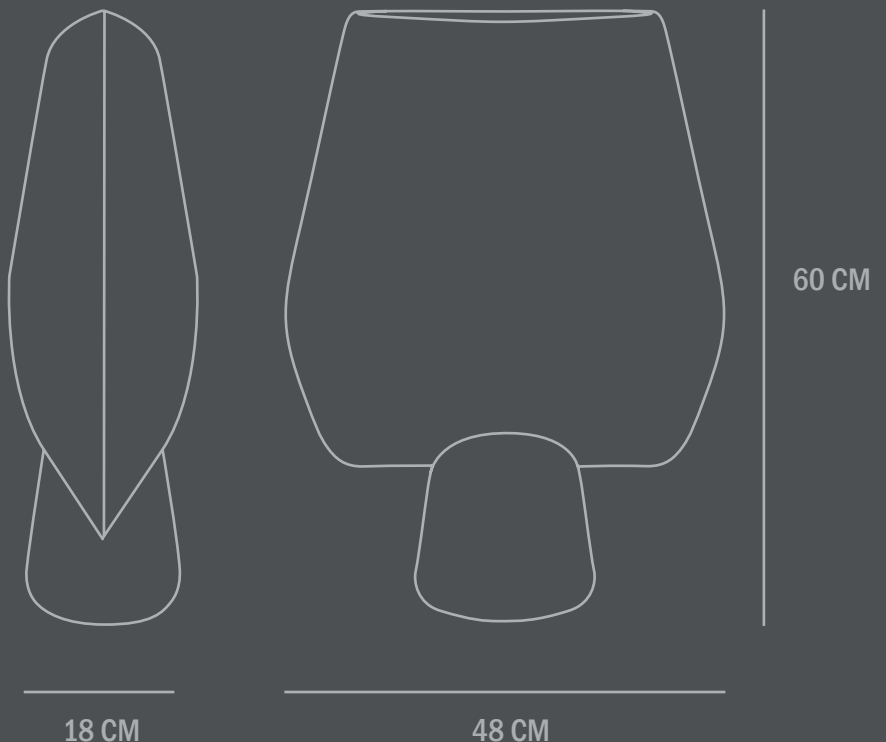

Type: Vase - Indoor

Designer / Year of design:  
Kristian Sofus Hansen & Tommy Hyldahl, 2017

Colour: Black  
Material: Ceramic

Care instructions:  
Use a soft dry cloth to clean the product.  
Do not use household cleaners.  
Not waterproof

Dimensions: L48 / W18 / H60 CM  
Country of origin: CN

Product weight: 6,00 Kgs

Packaging:  
Dimensions: L69 / W27 / H54 CM  
Total weight incl. product: 7,00 Kgs  
Number of parcels: 1  
Material: Brown cardboard