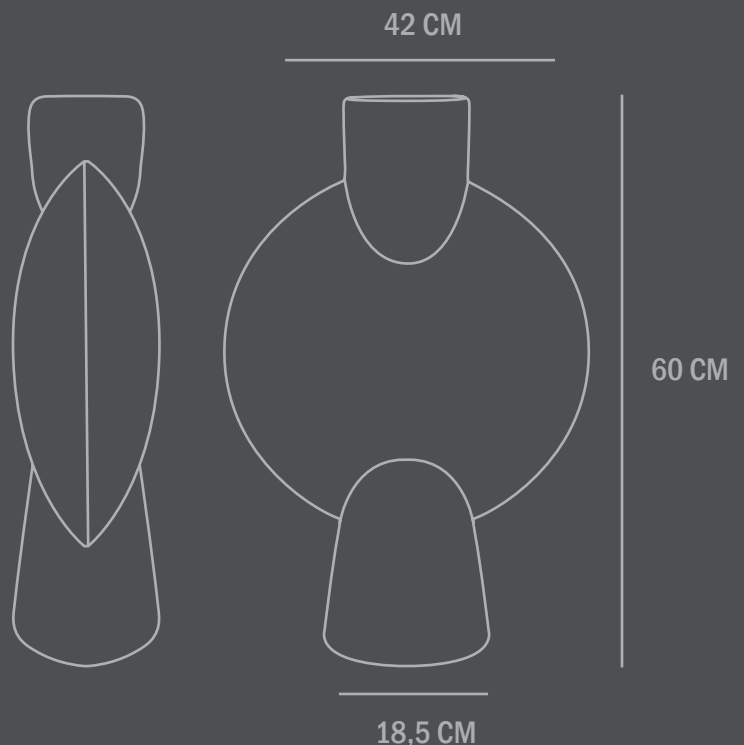

SPHERE VASE BUBL HEXA

The Sphere collection has become synonymous with the visual language and the signature series of 101 Copenhagen.

The series is a family of unique silhouettes and textures gathering in a decorative and sculptural manner. Elegantly sculpted, each vase is finished with an intricate ornate detailing.

Inspired by ancient Chinese vases, a palette of faded earth tones is characteristic of the Sphere collection which was developed in close collaboration with highly skilled ceramists, ensuring the precise contrast between the smooth shapes and sharp edges.

As it is a hand glazed natural product, the colours may vary slightly and while it is not 100% waterproof, a bag for fresh flowers is included.

Designed by Kristian Sofus Hansen & Tommy Hyldahl.