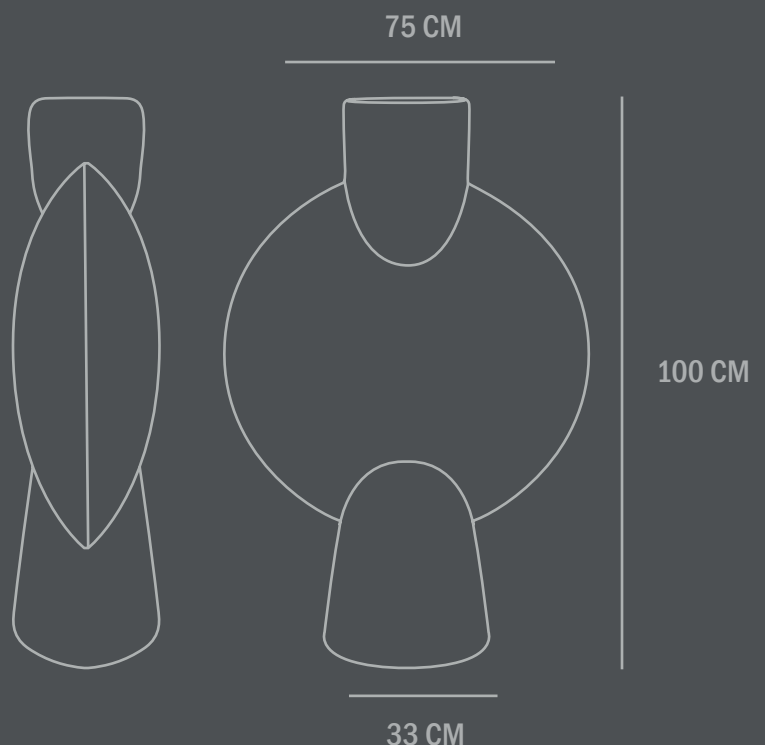

Dimensions: L75 / W33 / H100 CM  
Country of origin: CN

Product weight: Kgs

Packaging:  
Dimensions: L / W / H CM  
Total weight incl. product: Kgs  
Number of parcels: 1  
Material: Brown cardboard