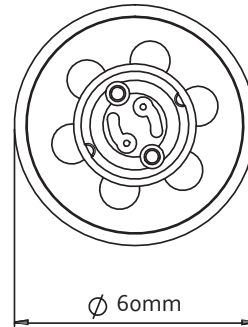

KARVEN

THE LIGHT COLLECTORS

Roest vertical 45

H: 45cm | Ø:6cm

Recommended bulb type (not included)
2700K LED GU10 Max 10 Watt

220 - 240V 50-60Hz

Includes a 2 meter black fabric cord and
a rusted steel canopy. 5 or 8 meter cords
are available upon request

Packaging size: 11 x 11 x 50 cm
Packaging weight: 2.4 Kg

Hanging weight: 2.1 Kg

SKU: RO-03
8719324853026

Custom sizes are available upon request

Handmade in Holland

Description:

The Roest collection by VanJoost bends the norm with its unpretentious simplicity, in which the design has met no equal. Nature's reaction between steel, oxygen, water and time. Handmade in Holland, Roest presents natural colors in unusual settings. After the natural oxidation process, all items are treated to stop further rusting.