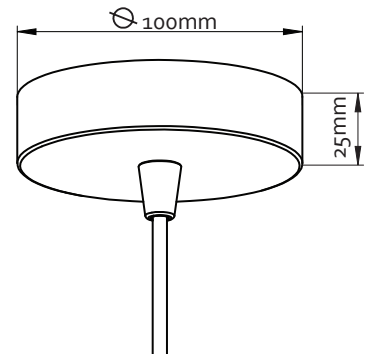

KARVEN

THE LIGHT COLLECTORS

Roest vertical 45

H: 45cm | Ø:6cm

Recommended bulb type (not included)
2700K LED GU10 Max 10 Watt

220 - 240V 50-60Hz

Includes a 2 meter black fabric cord and
a rusted steel canopy. 5 or 8 meter cords
are available upon request

Packaging size: 11 x 11 x 50 cm
Packaging weight: 2.4 Kg

Hanging weight: 2.1 Kg

SKU: RO-03
8719324853026

Custom sizes are available upon request

Handmade in Holland

Description:

The Roest collection by VanJoost bends the norm with its unpretentious simplicity, in which the design has met no equal. Nature's reaction between steel, oxygen, water and time. Handmade in Holland, Roest presents natural colors in unusual settings. After the natural oxidation process, all items are treated to stop further rusting.