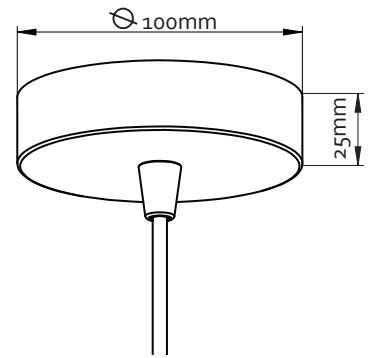

KARVEN

THE LIGHT COLLECTORS

Roest vertical 30

H: 30cm | Ø:6cm

Recommended bulb type (not included)
2700K LED GU10 Max 10 Watt

220 - 240V 50-60Hz

Includes a 2 meter black fabric cord and
a rusted steel canopy. 5 or 8 meter cords
are available upon request

Packaging size: 11 x 11 x 35 cm
Packaging weight: 1.7 Kg

Hanging weight: 1.5 Kg

SKU: RO-02
8719324853019

Custom sizes are available upon request

Handmade in Holland

Description:

The Roest collection by VanJoost bends the norm with its unpretentious simplicity, in which the design has met no equal. Nature's reaction between steel, oxygen, water and time. Handmade in Holland, Roest presents natural colors in unusual settings. After the natural oxidation process, all items are treated to stop further rusting.