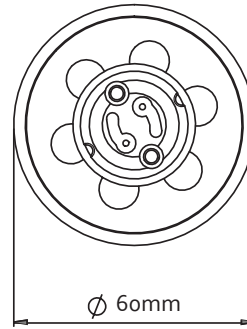

KARVEN

THE LIGHT COLLECTORS

Roest vertical 30

H: 30cm | Ø:6cm

Recommended bulb type (not included)
2700K LED GU10 Max 10 Watt

220 - 240V 50-60Hz

Includes a 2 meter black fabric cord and
a rusted steel canopy. 5 or 8 meter cords
are available upon request

Packaging size: 11 x 11 x 35 cm
Packaging weight: 1.7 Kg

Hanging weight: 1.5 Kg

SKU: RO-02
8719324853019

Custom sizes are available upon request

Handmade in Holland

Description:

The Roest collection by VanJoost bends the norm with its unpretentious simplicity, in which the design has met no equal. Nature's reaction between steel, oxygen, water and time. Handmade in Holland, Roest presents natural colors in unusual settings. After the natural oxidation process, all items are treated to stop further rusting.