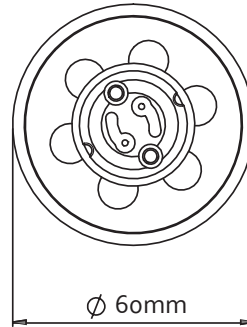

KARVEN

THE LIGHT COLLECTORS

Roest vertical 15

H: 15cm | Ø:6cm

Recommended bulb type (not included)
2700K LED GU10 Max 10 Watt

220 - 240V 50-60Hz

Includes a 2 meter black fabric cord and a rusted steel canopy. 5 or 8 meter cords are available upon request

Packaging size: 11 x 11 x 20 cm
Packaging weight: 1.1Kg

Hanging weight: 1 Kg

SKU: RO-01
8719324853002

Custom sizes are available upon request

Handmade in Holland

Description:

The Roest collection by VanJoost bends the norm with its unpretentious simplicity, in which the design has met no equal. Nature's reaction between steel, oxygen, water and time. Handmade in Holland, Roest presents natural colors in unusual settings. After the natural oxidation process, all items are treated to stop further rusting.