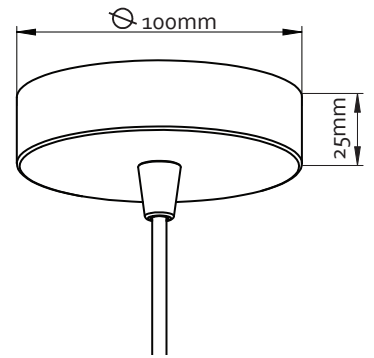

KARVEN

THE LIGHT COLLECTORS

Roest vertical 15

H: 15cm | Ø:6cm

Recommended bulb type (not included)
2700K LED GU10 Max 10 Watt

220 - 240V 50-60Hz

Includes a 2 meter black fabric cord and a rusted steel canopy. 5 or 8 meter cords are available upon request

Packaging size: 11 x 11 x 20 cm
Packaging weight: 1.1Kg

Hanging weight: 1 Kg

SKU: RO-01
8719324853002

Custom sizes are available upon request

Handmade in Holland

Description:

The Roest collection by VanJoost bends the norm with its unpretentious simplicity, in which the design has met no equal. Nature's reaction between steel, oxygen, water and time. Handmade in Holland, Roest presents natural colors in unusual settings. After the natural oxidation process, all items are treated to stop further rusting.