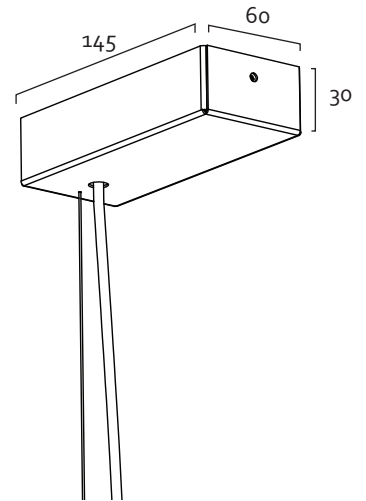

KARVEN
THE LIGHT COLLECTORS

Roest horizontal 75

L: 75cm | Ø:6cm

LED, 2700K, 82 CRI (typical)

220 - 240V 50-60Hz

Includes cords of 2 meters long and a powdercoated black canopy. 5 or 8 meter cords are available upon request

Packaging size: 77 x 12 x 8 cm
Packaging weight: 4 Kg

Hanging weight: 3.7 Kg

SKU: RO-05
8719324853040

Custom sizes are available upon request

Handmade in Holland

Description:

The Roest collection by VanJoost bends the norm with its unpretentious simplicity, in which the design has met no equal. Nature's reaction between steel, oxygen, water and time. Handmade in Holland, Roest presents natural colors in unusual settings. After the natural oxidation process, all items are treated to stop further rusting.

Finish:

Nature's reaction between steel, oxygen, water and time.

Designer:

VanJoost

Lighting information:

Driver 300mA
LED power 2 x 5W
Power input 12.3W
Brightness 1337 lumens

Roest products are naturally rusted and although they are thoroughly treated, Roest lighting can be scratched by sharp objects, leaving an orange marking. When this occurs, polish the scratch with Linseed oil and a cloth.