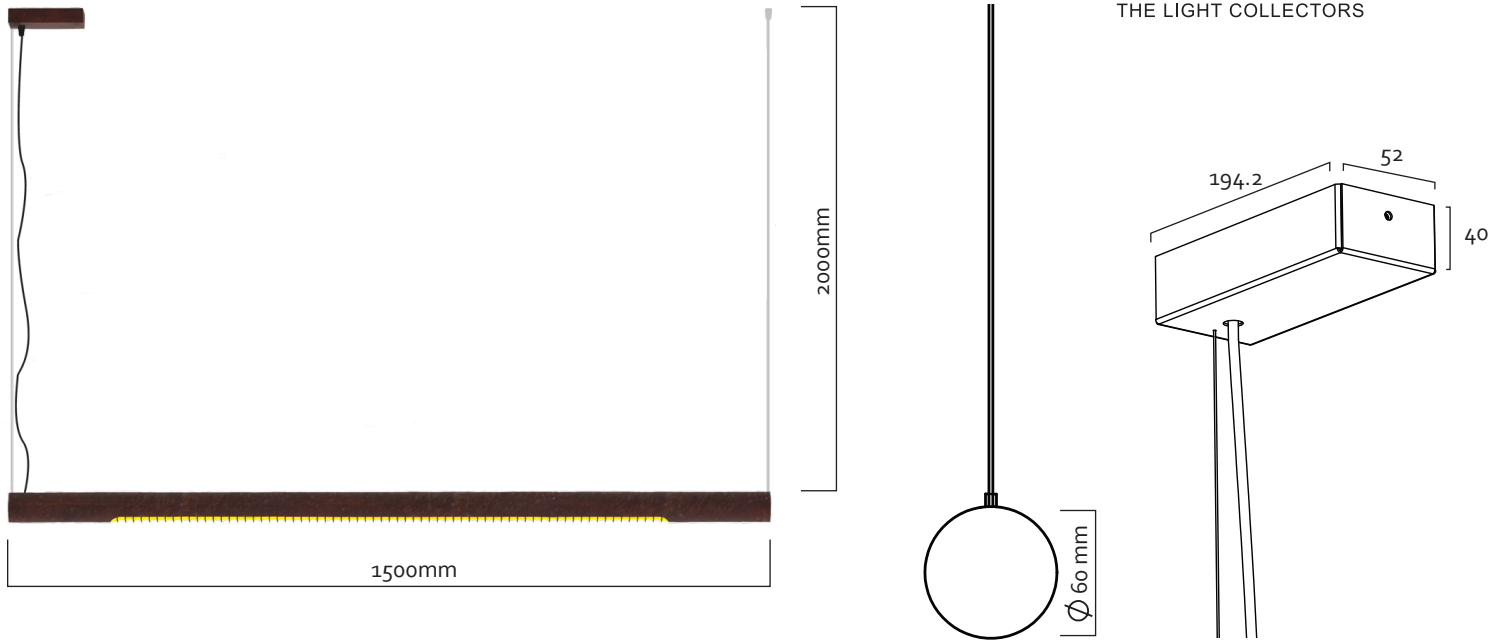

KARVEN

THE LIGHT COLLECTORS

Roest horizontal 150

L: 150cm | Ø:6cm

LED, 2700K, 82 CRI (typical)

220 - 240V 50-60Hz

Includes cords of 2 meters long and a powdercoated black canopy. 5 or 8 meter cords are available upon request

Packaging size: 152 x 12 x 8 cm
Packaging weight: 7 Kg

Hanging weight: 6.5 Kg

SKU: RO-06
8719324853057

Custom sizes are available upon request

Handmade in Holland

Description:

The Roest collection by VanJoost bends the norm with its unpretentious simplicity, in which the design has met no equal. Nature's reaction between steel, oxygen, water and time. Handmade in Holland, Roest presents natural colors in unusual settings. After the natural oxidation process, all items are treated to stop further rusting.

Finish:

Nature's reaction between steel, oxygen, water and time.

Designer:

VanJoost

Lighting information standard brightness:

Driver 700mA
LED power 4 x 5.9W
Power input 27.7W
Brightness 3120 lumens

Lighting information high brightness: