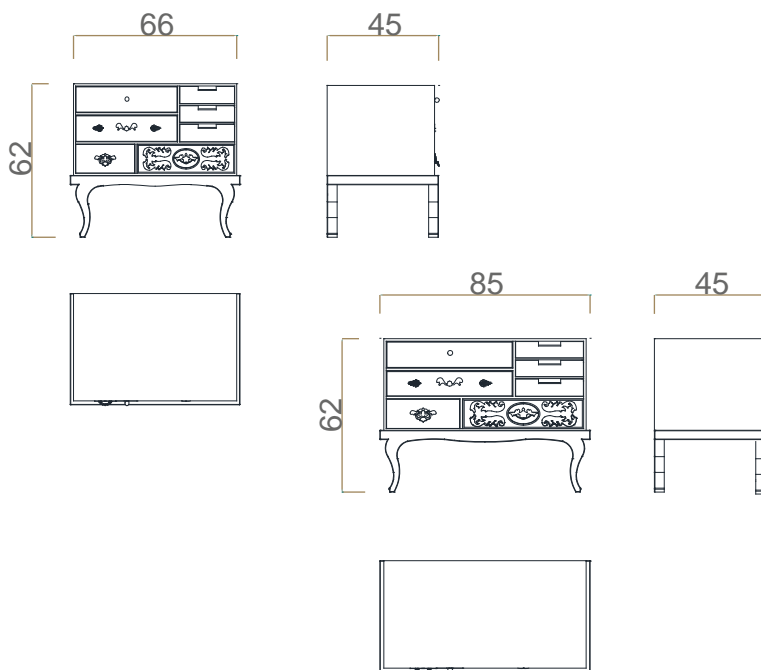

MASTER BEDROOM
COLLECTION

SOHO

NIGHTSTAND | BIG AND SMALL

MATERIALS & FINISHES

STANDARD

Custom colors and finishes are available with an upcharge.
Please contact info@bocadolobo.com