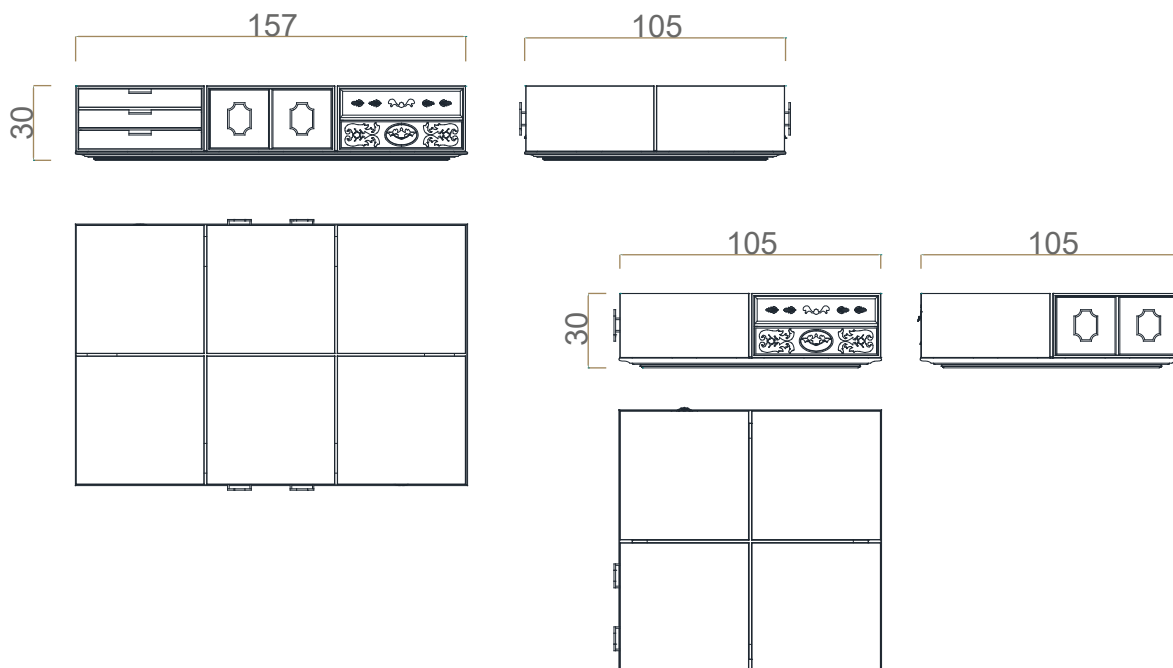

SOHO COLLECTION
SPECIAL HOMES

SOHO

COFFEE TAB

MATERIALS & FINISHES

STANDARD

Custom colors and finishes are available with an upcharge.
Please contact info@bocadolobo.com