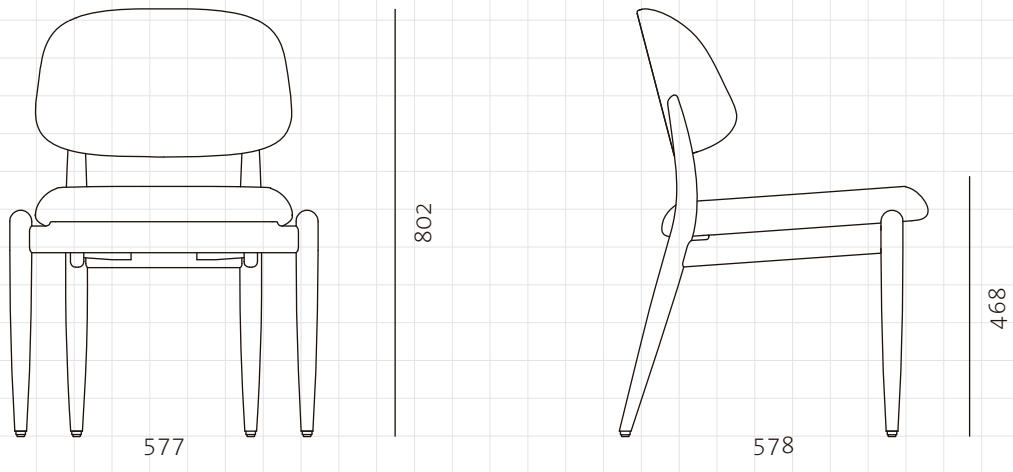

Slow Side Chair

CODE

SL-S210

DIMENSIONS

W577 x D578 x H802mm

NET WEIGHT

Seating height: 468mm

ENVIRONMENT

6.7 kg

MATERIALS

Indoor

Solid wood frame, Upholstery

*Please refer to website or contact your local representative for complete material swatches.

SHIPPING

Package	Assembled		
Package Qty	1 pcs/box		
Packaging	Measurement (mm)	Volume (cbm)	Gross Weight (kg)
FCL	W680 x D680 x H870	0.40	13.0
LCL/AIR	W720 x D720 x H960	0.50	19.0