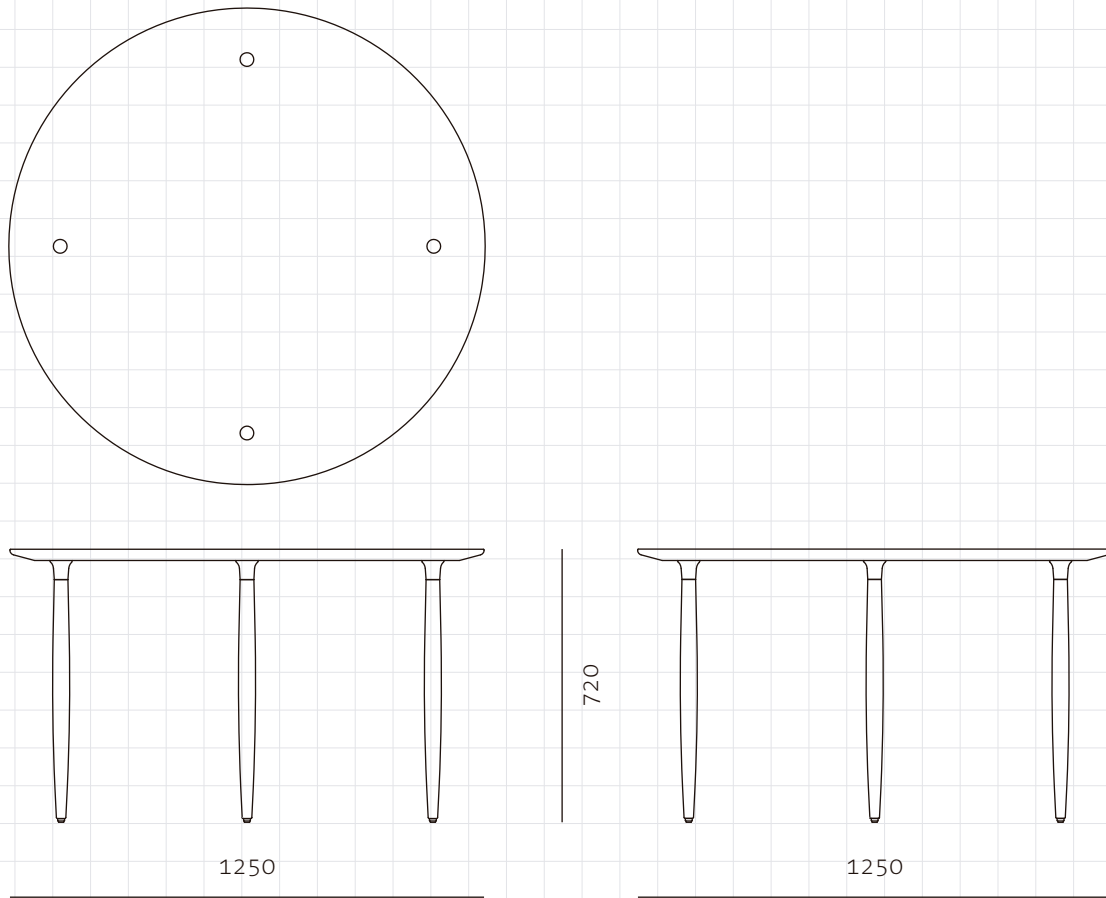

**Slow Dining Table**

**CODE** SL-T410-1250  
**DIMENSIONS** W1250 x D1250 x H720mm

**NET WEIGHT** 25 kg  
**ENVIRONMENT** Indoor

**MATERIALS** Solid wood legs, Veneer laminate top, Bronze finished stainless steel  
 \*Please refer to website or contact your local representative for complete material swatches.

SHIPPING	Package	Knock Down		
	Package Qty	1 pcs/box		
Packaging	Measurement (mm)	Volume (cbm)	Gross Weight (kg)	
FCL	W1325 x D1325 x H105	0.18	23.0	
	W373 x D373 x H763	0.11	14.0	
LCL/AIR	W1345 x D1345 x H200	0.36	44.0	
	W373 x D373 x H763	0.11	14.0	