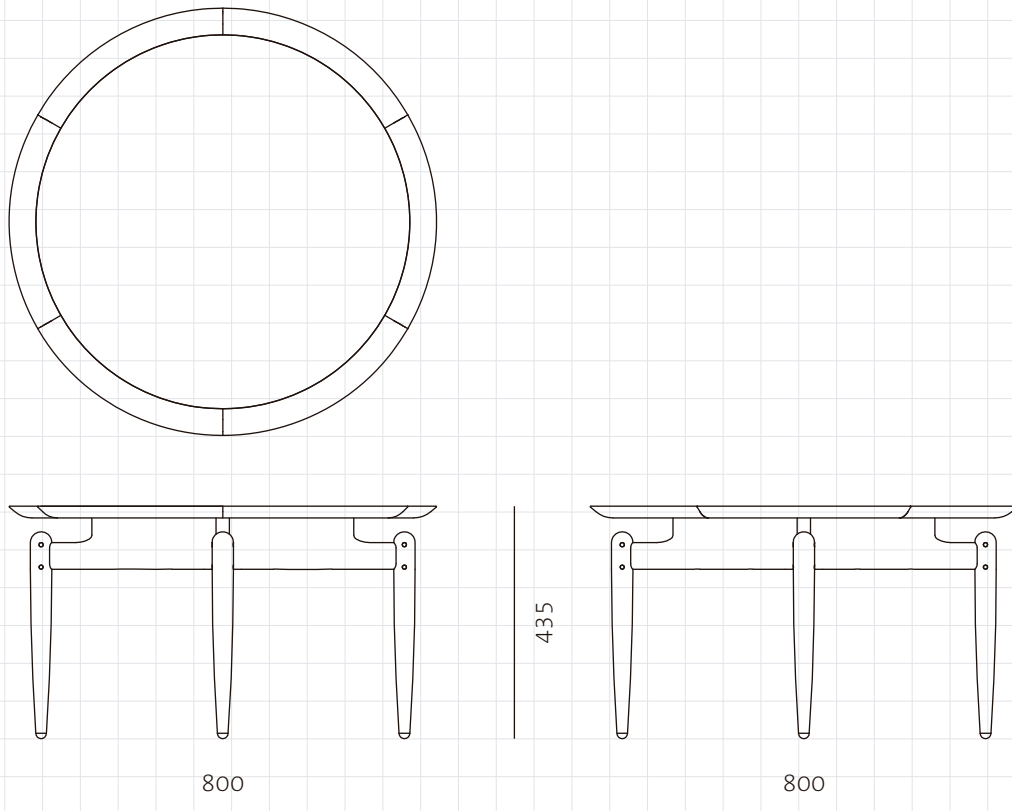

Slow Coffee Table

CODE SL-T210-800
DIMENSIONS W800 x D800 x H435mm

NET WEIGHT 6.5 kg
ENVIRONMENT Indoor
MATERIALS Solid wood frame, Veneer laminate top

*Please refer to website or contact your local representative for complete material swatches.

SHIPPING	Package	Knock Down		
	Package Qty	1 pcs/box		
	Packaging	Measurement (mm)	Volume (cbm)	Gross Weight (kg)
	FCL	W900 x D900 x H198	0.16	10.0
	LCL/AIR	W920 x D920 x H293	0.25	20.0