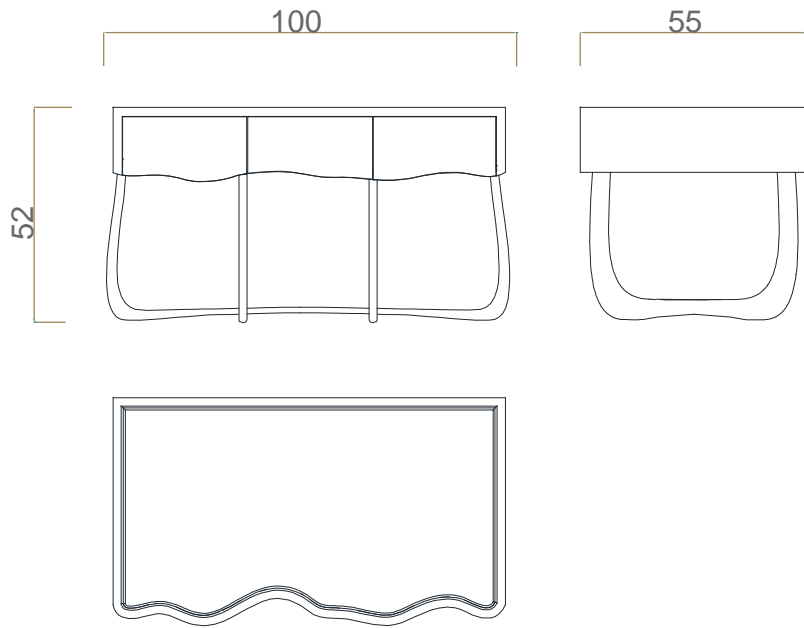

MASTER BEDROOM
COLLECTION

SINUOUS

NIGHTSTAND

MATERIALS & FINISHES

STANDARD

PRODUCT OPTIONS