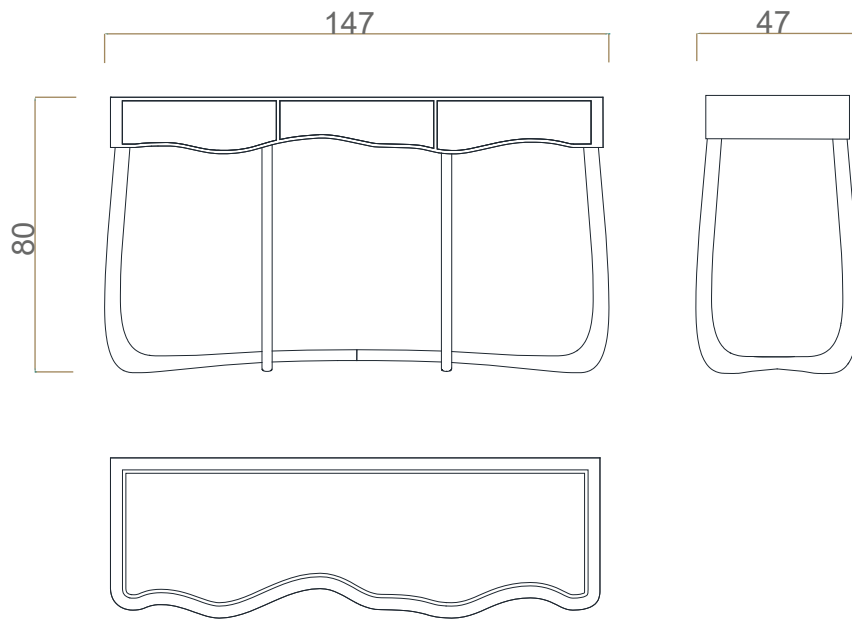

#### DIMENSIONS

Width: 147cm (57,9 in.)

Depth: 47cm (18,5 in.)

Height: 80cm (31,5 in.)

 1 box

 88 (194,0lbs)

 0,81

### EXPLORE MORE

. WEBSITE .

. CATALOGS .

. FINISHES .

. PRESS EDITORIAL .

. VIDEOS .

 +351 910 936 335  
 +351 224 887 170  
 info@bocadolobo.com

COLORS  
*passion furniture*