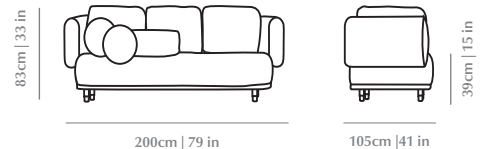

// as pictured

- Seat and Backrest Cushion – Chrome Truffle
- Backrest Upholstery Structure – Metallic Bronze
- Round Cushion – Stamp Mocha
- Structure – Chocolate Beech Solid Wood
- Feet – Chocolate Beech Solid Wood
- Fittings – Stainless Steel Plated Polished Brass