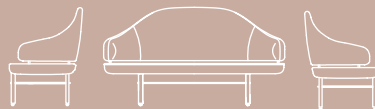

Simone seeks to be the main character in every play, to be the star of the show in every room.

SIMONE

Sofa

Sputnik

Sputnik is a multidisciplinary design studio based in Valencia (Spain). It was born motivated by a constant and restless desire to create innovative and functional products, providing each design with a different vision on everyday objects.

Elegant and flirty, Simone catches the attention of every person in the room, with its back suspended over the seat letting us see the beautiful gap between both parts and the golden metal bars that separate them.

Its light structure, its sensual curves reminds us of the elegance of a grand piano. No wonder why it borrows its name from the outstanding singer and pianist Nina Simone.

Height /95 Depth /76 Width /182

All measurements are approximate.

Technical Features

Pine wood structure reinforced with plywood. Beech wood legs.
Seat polyurethane 3542.
Backrest polyurethane HR22.
Golden iron metallic parts.

3 SEATERS SIMONE SOFA
Height /95 Depth /76 Width /182