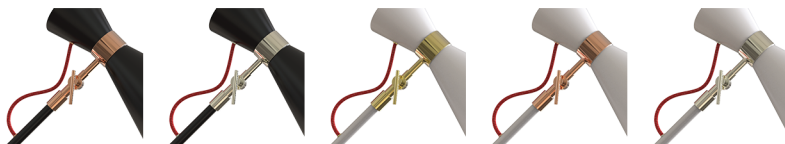

SIMONE FLOOR

SIMONE | FLOOR

Inspired by the one and only Nina Simone, DelightFULL designers have taken a classic lighting design and reinterpreted it into a fresh mid-century floor lamp. Much like Mz.Simone, this unique lamp is a strong statement piece, that cannot go unnoticed wherever it's placed. Simone is a three-light articulating floor lamp with glossy white shades and a structure handmade in brass. With textile red wires above the large lamp shades, this retro light will create the perfect atmosphere for your mid-century modern home. All in all, Simone standing lamp aims to pass on Simone's powerful personality, as well as her bold and warrior features.

MATERIALS

Body : Brass
Shade : Aluminium
Wire : Textile

DIMENSIONS

Height : 76.7" | 195 cm
Diam : 48.8" | 124 cm

WEIGHT

Approx. 15 kg | 33 lbs

BULBS

3 x E27
(bulbs not included for North America)

Copper & Black

Nickel & Black

Gold & White

Copper & White

Nickel & White

48.8" | 124 cm

76.7" | 195 cm