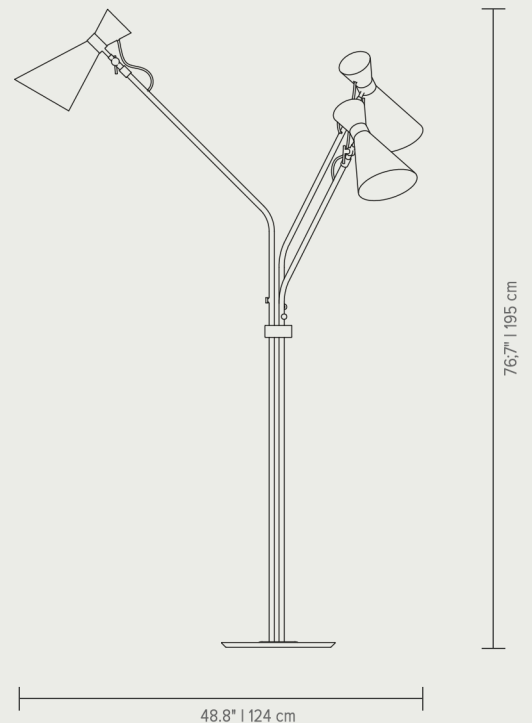

SIMONE FLOOR

SIMONE | FLOOR

Inspired by the one and only Nina Simone, DelightFULL designers have taken a classic lighting design and reinterpreted it into a fresh mid-century floor lamp. Much like Mz.Simone, this unique lamp is a strong statement piece, that cannot go unnoticed wherever it's placed. Simone is a three-light articulating floor lamp with glossy white shades and a structure handmade in brass. With textile red wires above the large lamp shades, this retro light will create the perfect atmosphere for your mid-century modern home. All in all, Simone standing lamp aims to pass on Simone's powerful personality, as well as her bold and warrior features.

MATERIALS

Body : Brass
Shade : Aluminium
Wire : Textile

DIMENSIONS

Height : 76.7" | 195 cm
Diam : 48.8" | 124 cm

WEIGHT

Approx. 15 kg | 33 lbs

BULBS

3 x E27
(bulbs not included for North America)

Copper & Black

Nickel & Black

Gold & White

Copper & White

Nickel & White

48.8" | 124 cm

76.7" | 195 cm