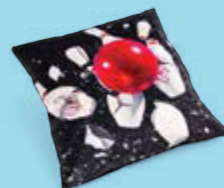

Bowling_02307