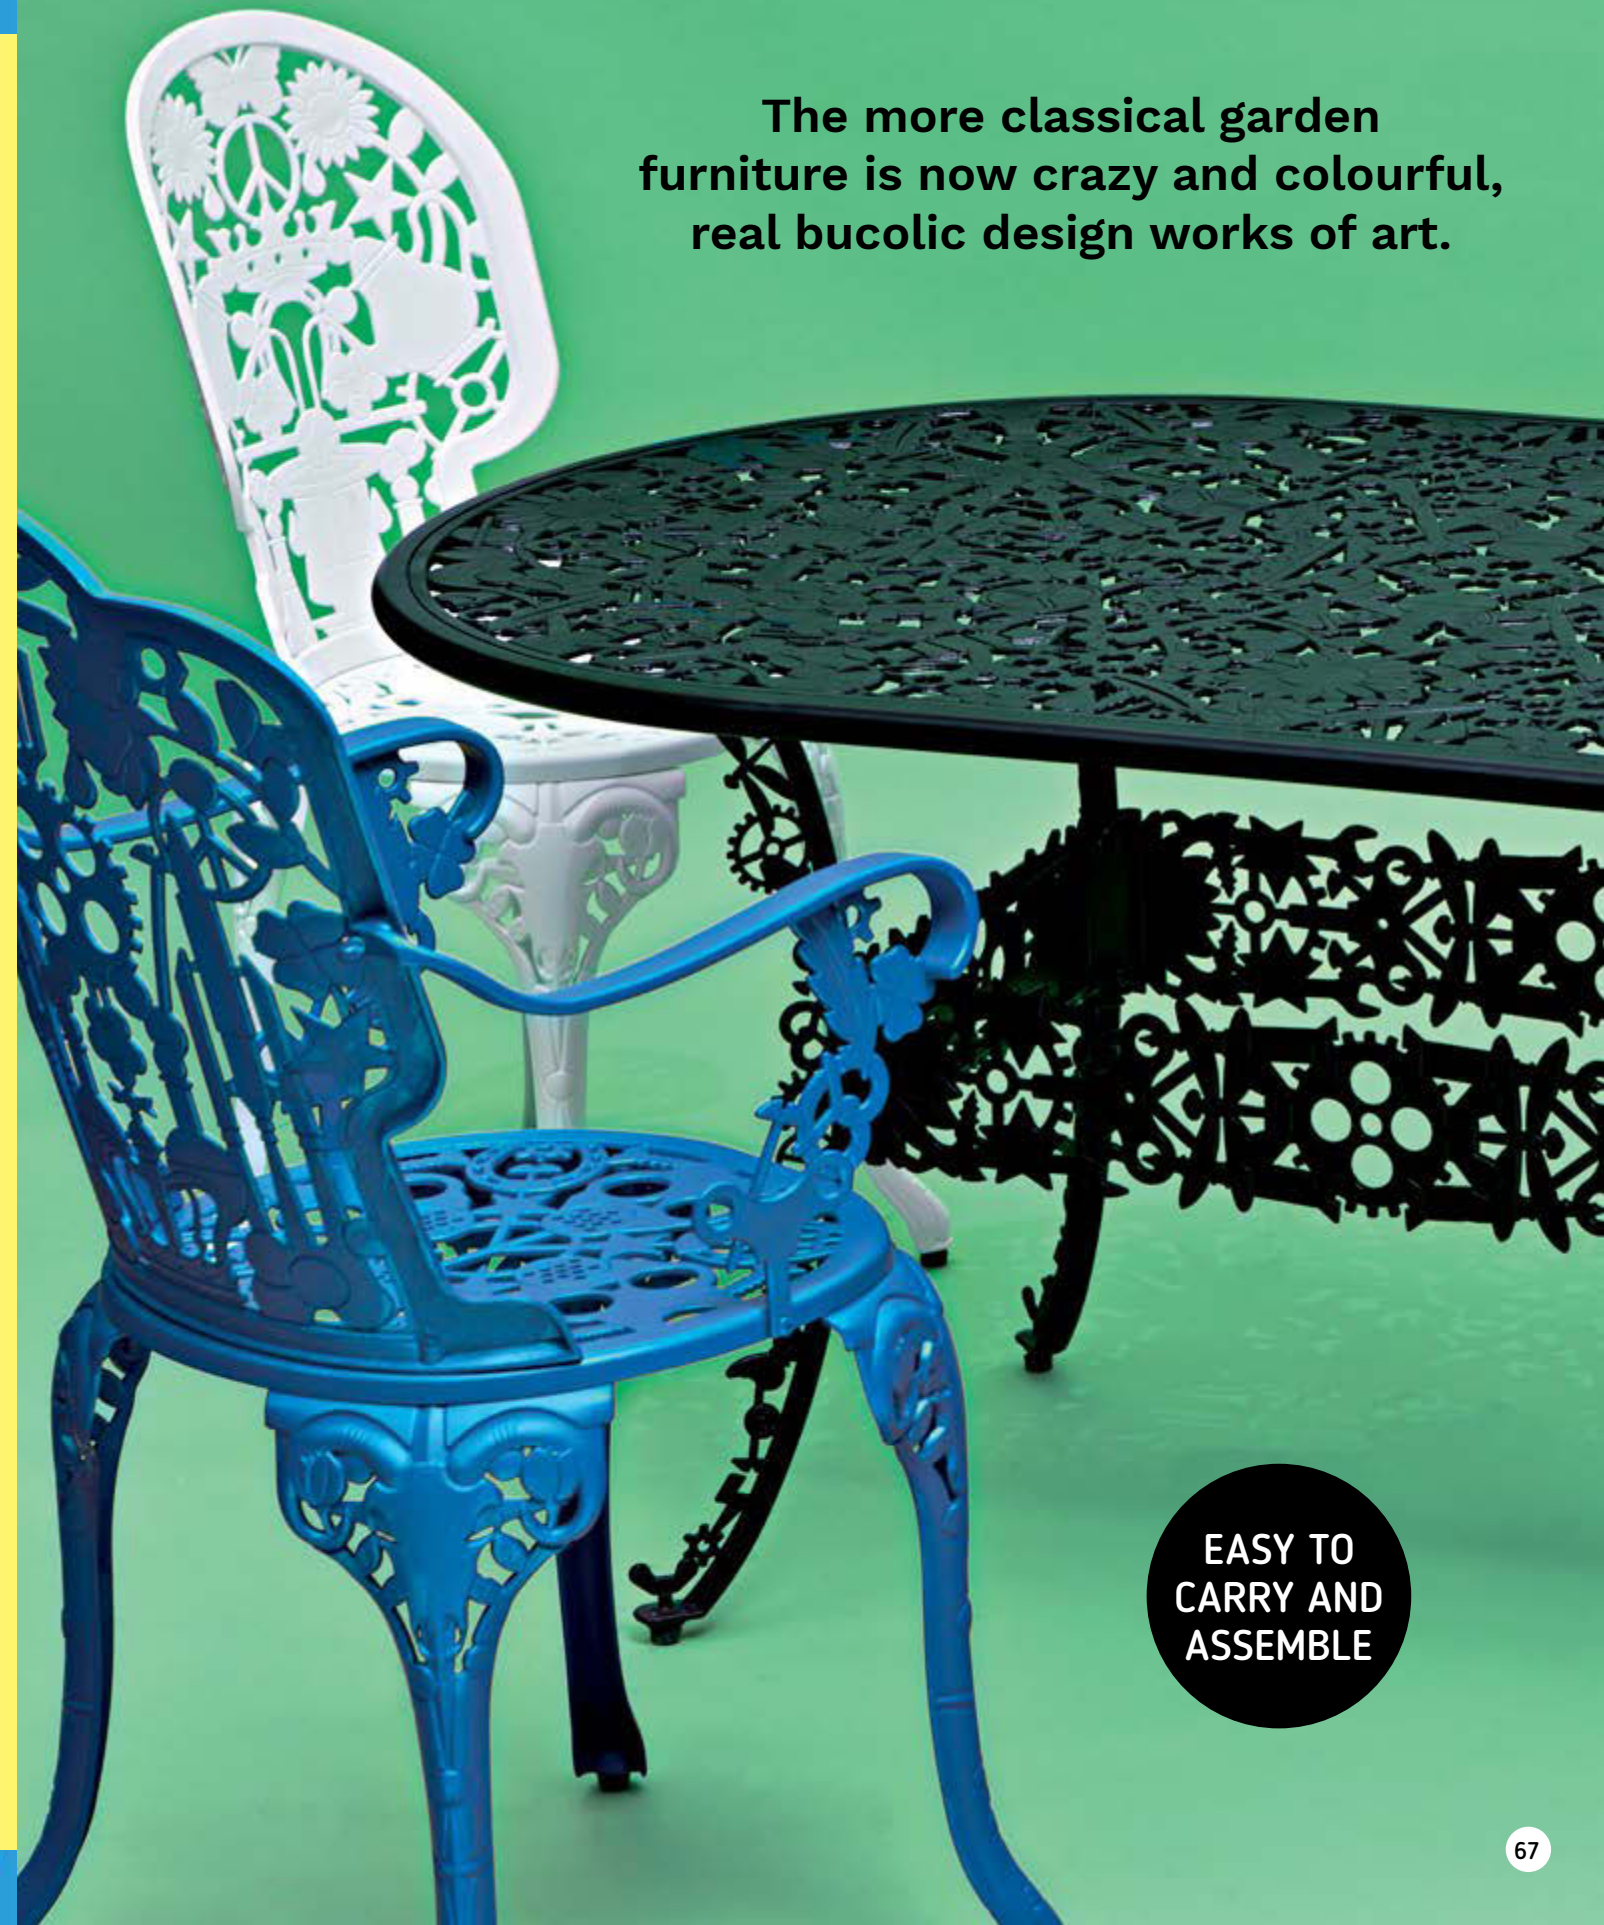

MODULAR

**OUTDOOR
PROOF**

**Add
a splash of
Victorian pop to
your patio**

A classic Victorian garden set
enriched by a crazy and exclusive
contemporary pattern
by Studio Job.

The more classical garden
furniture is now crazy and colourful,
real bucolic design works of art.