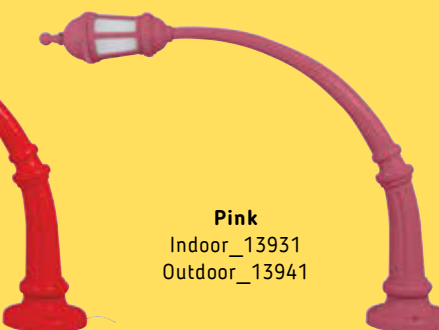

Sinuous and funny,
Street Lamp Floor looks like it came out
of an old school comic strip.
With its happy-go-lucky and informal touch, it
will make you feel in **a magical place**,
in between Duckburg and Wonderland.

White
Indoor_13930
Outdoor_13940

Black
Indoor_13933
Outdoor_13943

Gray
Indoor_13932
Outdoor_13942

Green
Indoor_13934
Outdoor_13944

Red
Indoor_13935
Outdoor_13945

Pink
Indoor_13931
Outdoor_13941

8W - 2700K - 640 Lumen | EU version: input 220 V - 50 Hz
Indoor with switch button | Outdoor without switch button | Cable: mt. 4 ≈ - 13.1 ft. ≈