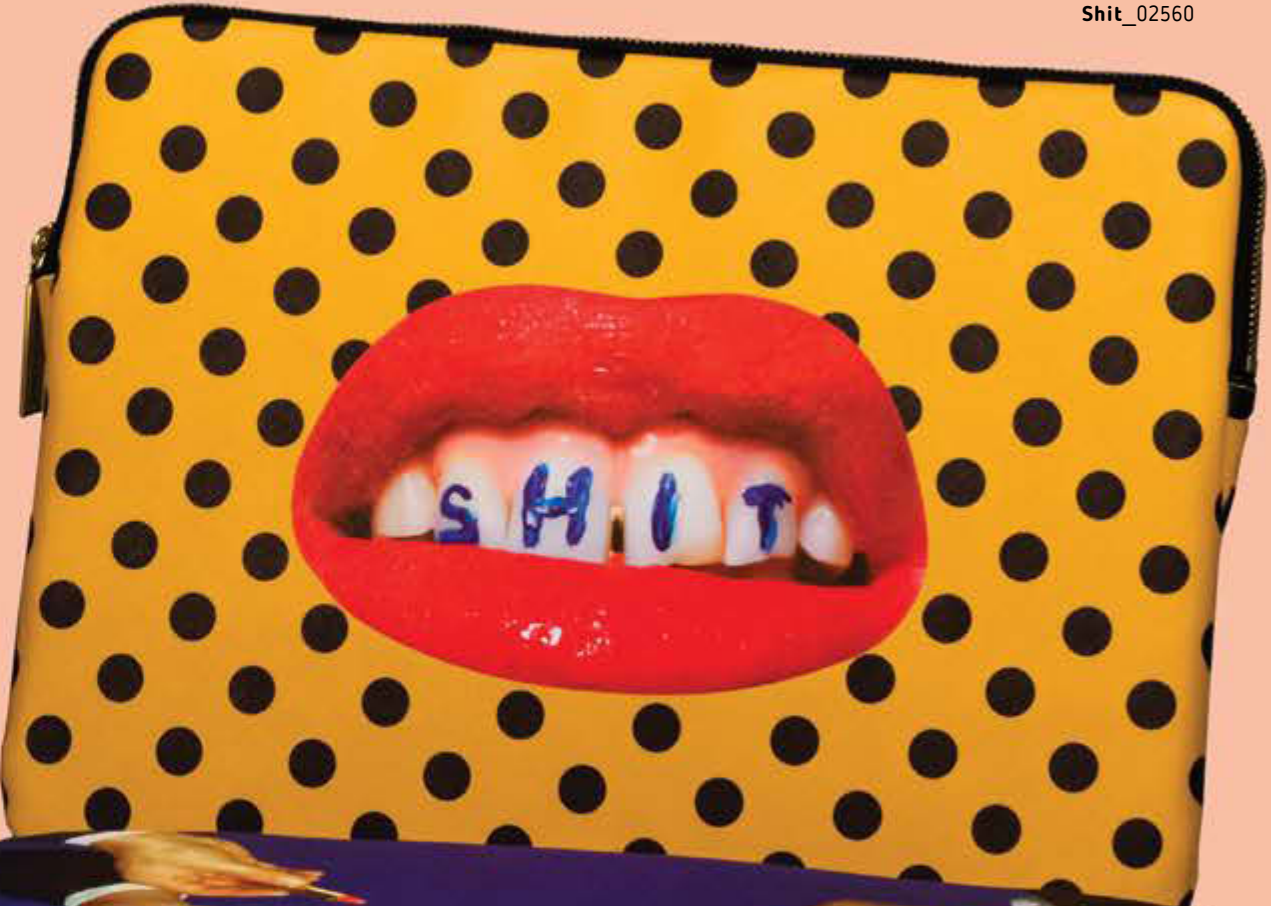

Shit_02560