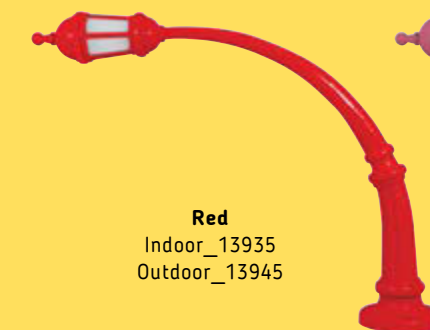

White
Indoor_13930
Outdoor_13940

Black
Indoor_13933
Outdoor_13943

Gray
Indoor_13932
Outdoor_13942

Green
Indoor_13934
Outdoor_13944

Red
Indoor_13935
Outdoor_13945

Pink
Indoor_13931
Outdoor_13941

8W - 2700K - 640 Lumen | EU version: input 220 V - 50 Hz
Indoor with switch button | Outdoor without switch button | Cable: mt. 4 ≈ - 13.1 ft. ≈