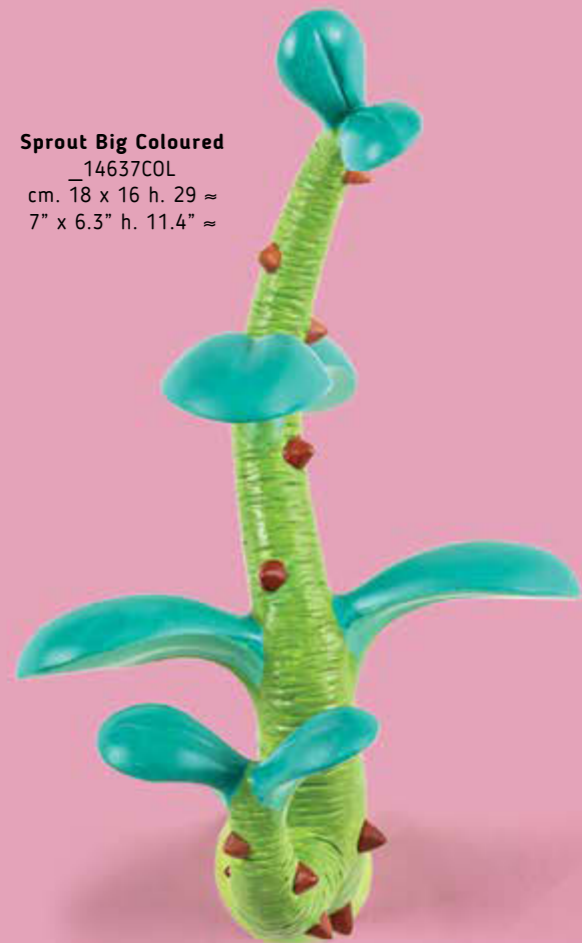

With his "Mushroom Light" Marcantonio creates a **sculptured lamp**, giving a Disney twist to its classical shape.

Mushroom Lamp_14650
cm. 18 x 26 h. 29 ≈
7" x 10.2" h. 11.4" ≈

Indoor use only (with switch button) | LED lightbulb included

G9 - 7 W - 350 Lumen - 2700 K | EU version: Input 220V - 50 Hz | Cable: 2,5 mt. ≈ - 8.2 ft. ≈

A series of funny coat hangers, become wall sculptures with a strong and ironic attitude.

Mushrooms
_14634
cm. 17,5 x 16 h. 16 ≈
6.9" x 6.3" h. 6.3" ≈

Snail Awake Coloured
_14630COL
cm. 7 x 8,3 h. 16 ≈
2.8" x 3.2" h. 6.3" ≈

Sprout Big Coloured
_14637COL
cm. 18 x 16 h. 29 ≈
7" x 6.3" h. 11.4" ≈

Cactus Coloured
_14638COL
cm. 11 x 10 h. 20 ≈
4.3" x 3.9" h. 7.8" ≈