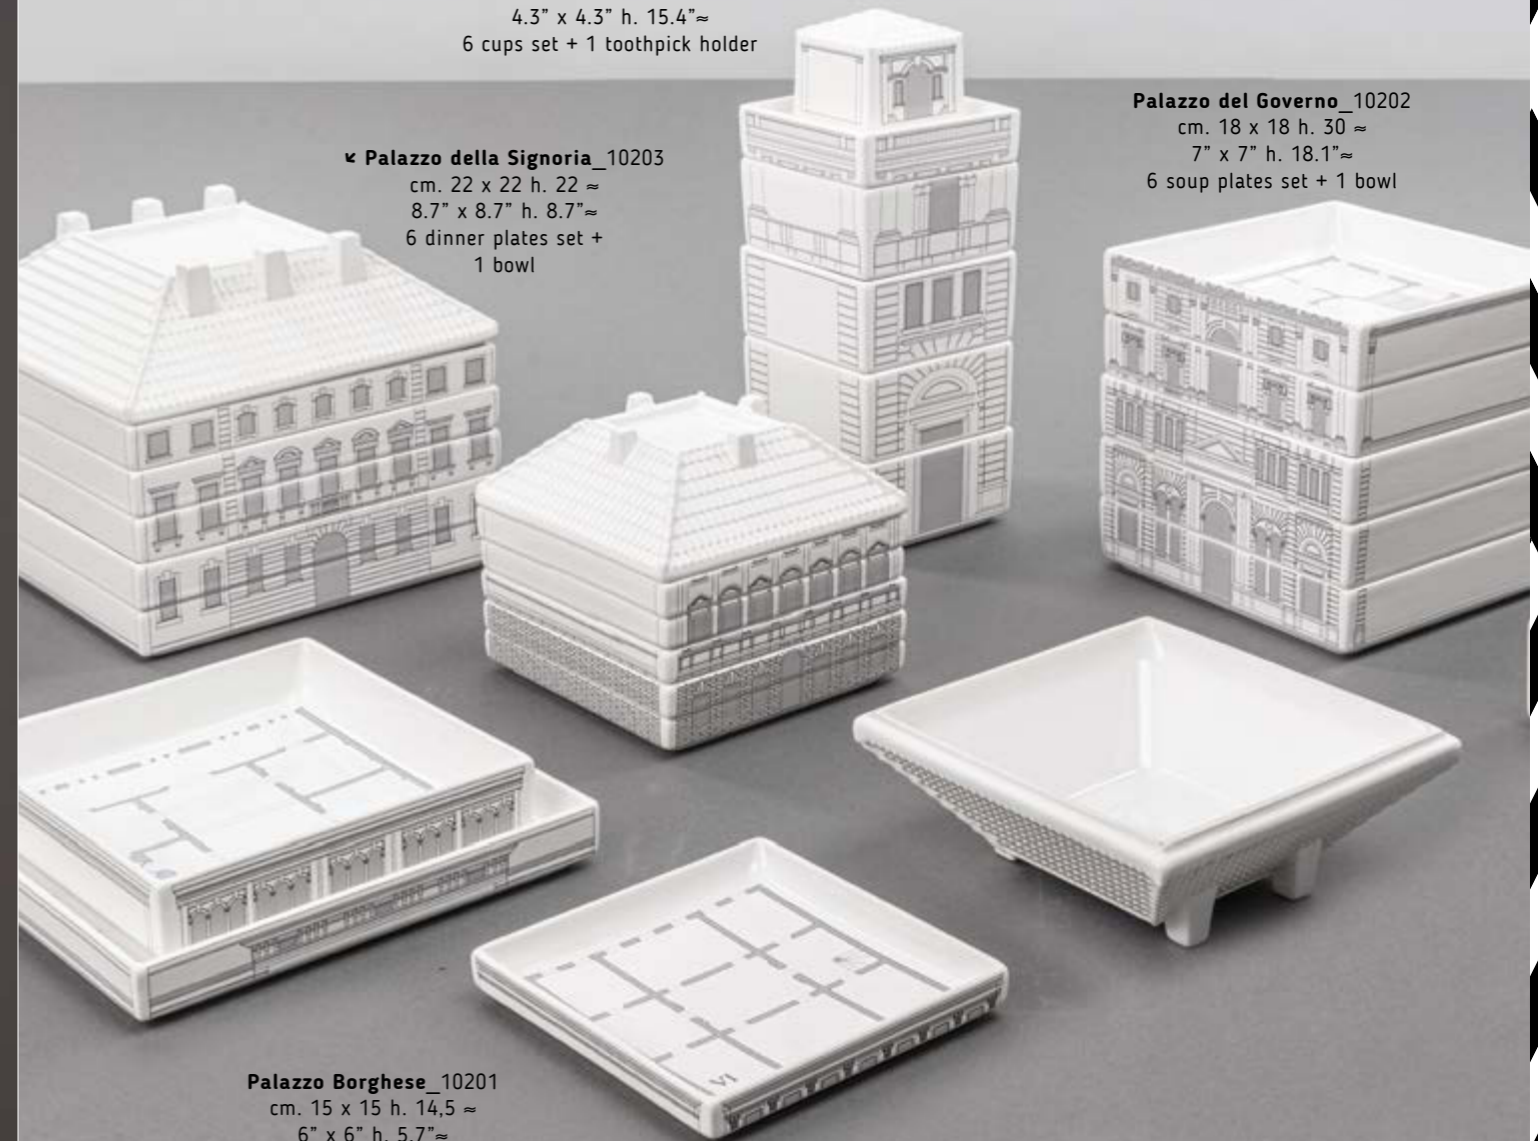

Cupolone gray_07966

Cupolone white_07965

CUPOLONE

DESIGN: AMeBE | MATERIAL: RESIN
SIZE: ø cm. 70 h. 72 ≈ | ø 27.6" h. 28.3" ≈

Glowing with immensity

One of the icons of the eternal city becomes light: the **hyper realistic reproduction of the San Pietro's dome** honors the art and beauty of our culture, in a mix of craftsmanship and technology, signed by AMeBE.

◀ **Palazzo della Signoria_10203**
cm. 22 x 22 h. 22 ≈
8.7" x 8.7" h. 8.7" ≈
6 dinner plates set +
1 bowl

Palazzo del Governo_10202
cm. 18 x 18 h. 30 ≈
7" x 7" h. 18.1" ≈
6 soup plates set + 1 bowl

Palazzo Borghese_10201
cm. 15 x 15 h. 14,5 ≈
6" x 6" h. 5.7" ≈
6 dessert plates set + 1 bowl