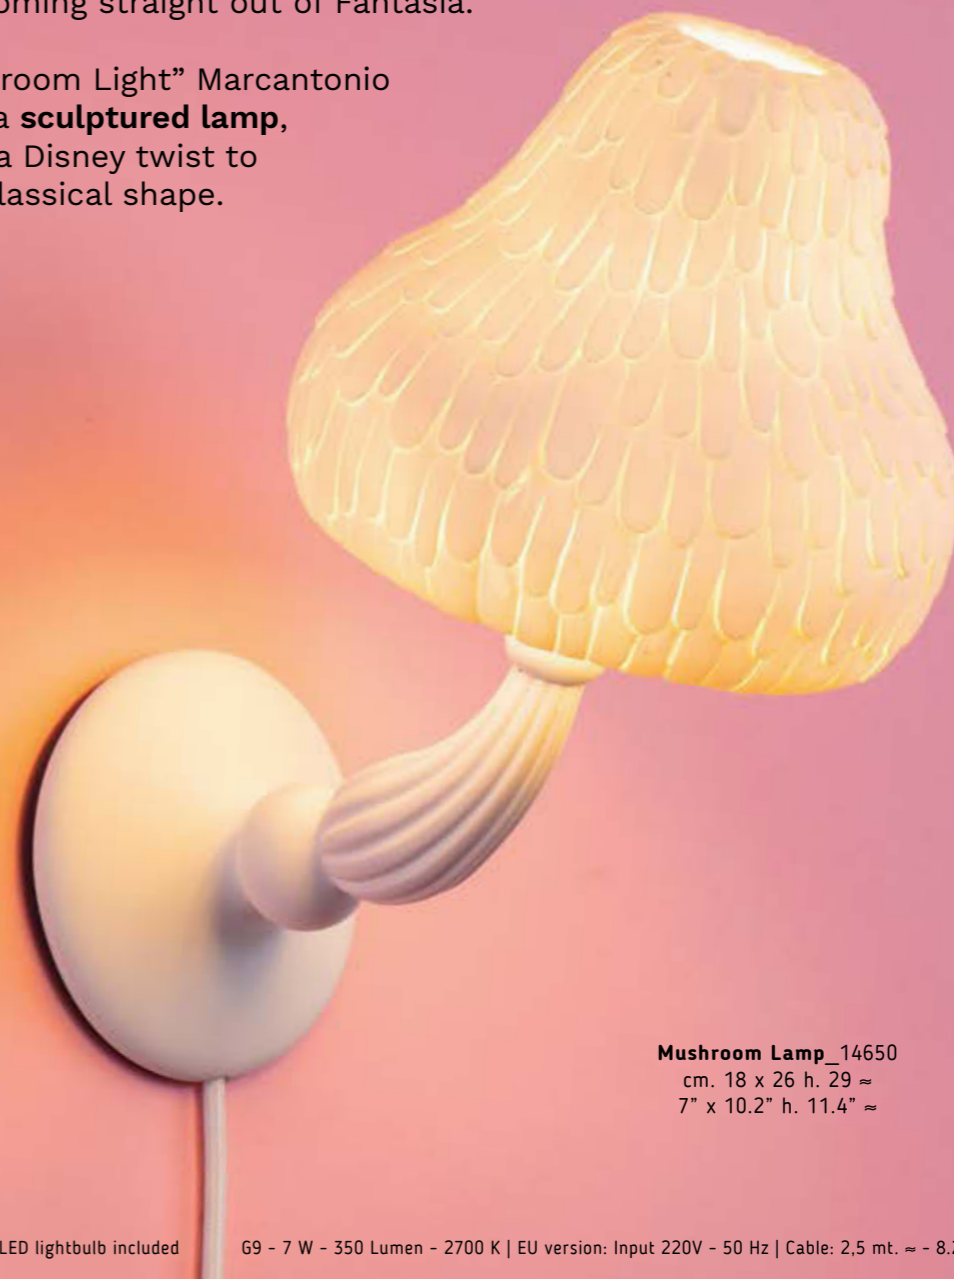

Heart Lamp_09925
cm. 22 x 11 h. 32 ≈
8.7" x 4.3" h. 12.6" ≈

HEART LAMP

DESIGN: MARCANTONIO | MATERIAL: PORCELAIN

For lovers (of the detail)

Original and anatomically impeccable, Heart Lamp is the perfect one for undercover romantics. A **soft light** that surrounds the sweetest dreams, with a touch of unfailing hyper-realism.

Indoor use only | LED - 4W - 2700 K - E14 - 110/220V | 2 Mt. - 6.6 Ft.

MUSHROOM LAMP

APPLIQUE | TABLE LAMP

DESIGN: MARCANTONIO | MATERIAL: RESIN

In between flora and fauna

Halfway through flora and fauna, the mushroom becomes a curious and quirky character, who looks like it's coming straight out of Fantasia.

With his "Mushroom Light" Marcantonio creates a **sculptured lamp**, giving a Disney twist to its classical shape.

Mushroom Lamp_14650
cm. 18 x 26 h. 29 ≈
7" x 10.2" h. 11.4" ≈

Indoor use only (with switch button) | LED lightbulb included