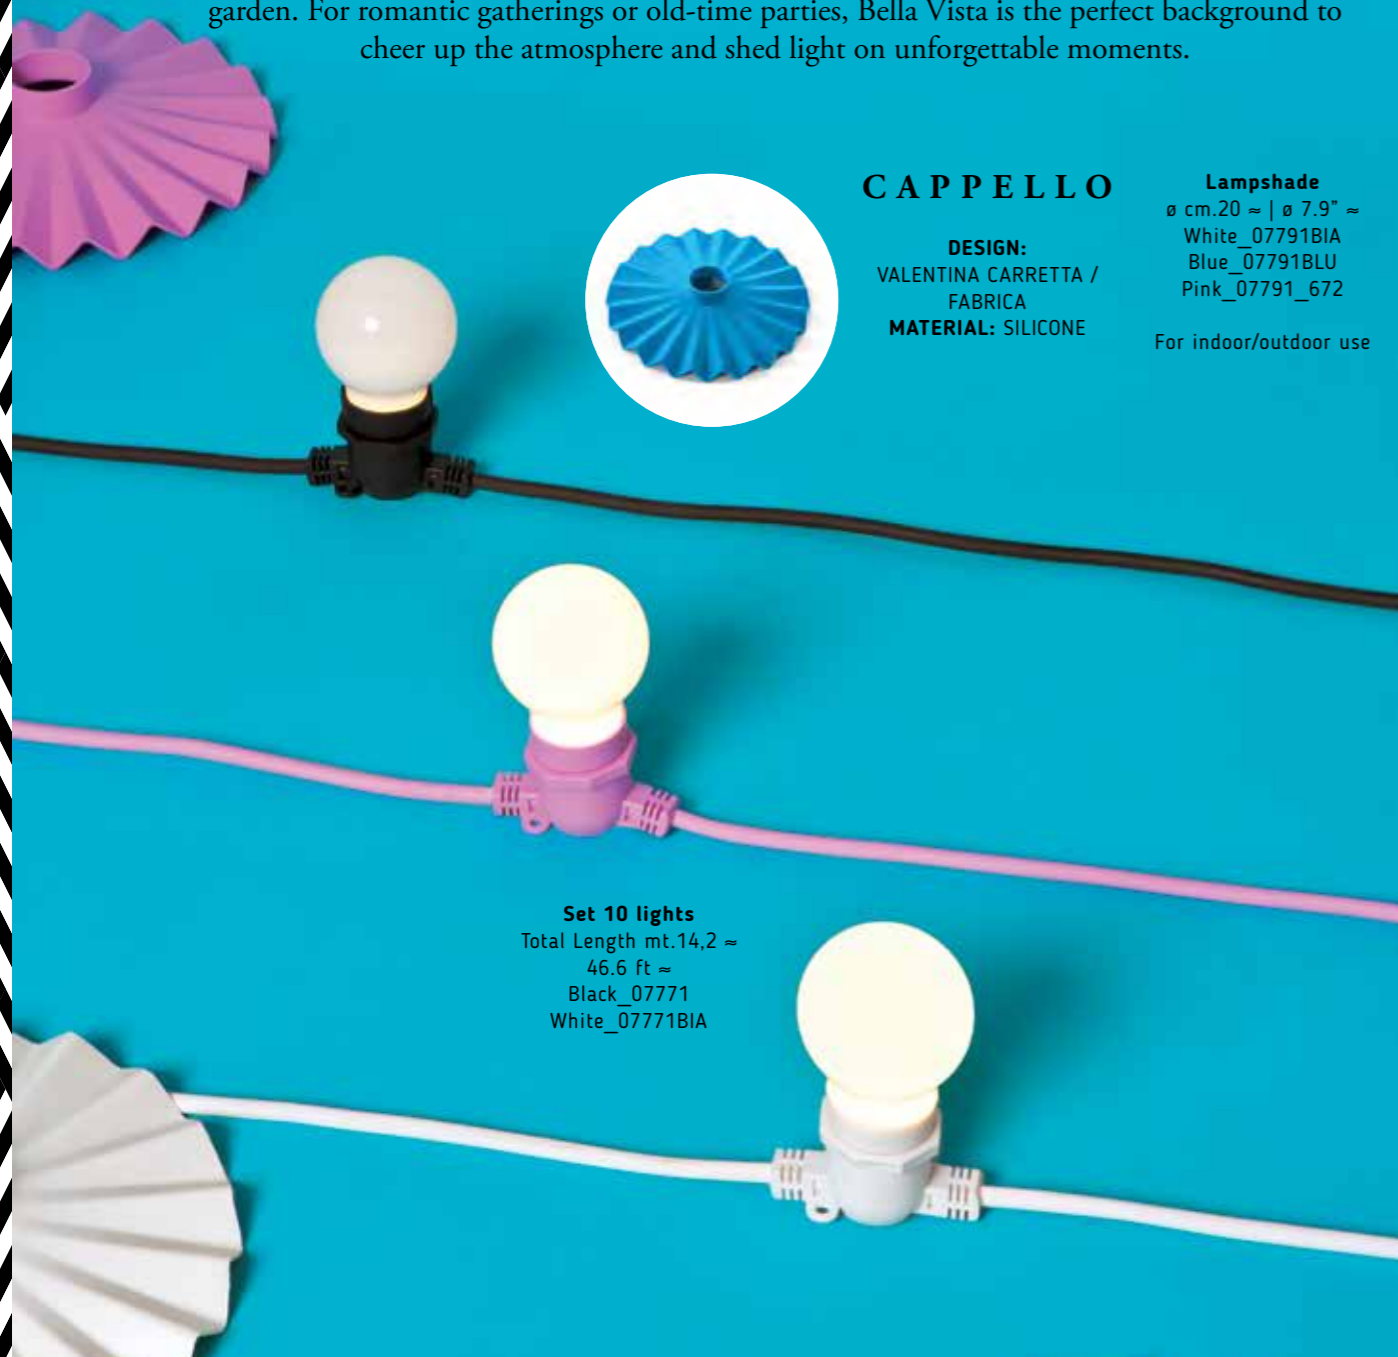

BELLAVISTA

DESIGN: SELAB | MATERIAL: LED LIGHTS, WEATHERPROOF RUBBER SUPPORT

The festive touch for romantic gatherings and old-time parties.

A set of spherical decorative light bulbs to give a vintage and festive touch to your house and garden. For romantic gatherings or old-time parties, Bella Vista is the perfect background to cheer up the atmosphere and shed light on unforgettable moments.

CAPPELLO

DESIGN:
VALENTINA CARRETTA /
FABRICA
MATERIAL: SILICONE

Lampshade
ø cm.20 ≈ | ø 7.9" ≈
White_07791BIA
Blue_07791BLU
Pink_07791_672

For indoor/outdoor use

Set 10 lights
Total Length mt.14,2 ≈
46.6 ft ≈
Black_07771
White_07771BIA

For indoor/outdoor use | LED lightbulb included | 24V - 0,48W E27 - WARM LIGHT | Transformer included | Input: 110V-240V - 50/60Hz Out: DC 24V - 4,8W

BELLAVISTA CLEAR

STRIP LED LIGHTS

DESIGN: SELAB
MATERIAL: LED LIGHTS, WEATHERPROOF RUBBER SUPPORT

Set 10 lights_07796
Total length mt.14,2 ≈ / ft.46,6 ≈

White_07742BIA
Black_07742NER

White_07743BIA
Black_07743NER

White_07744BIA
Black_07744NER

PARALUMI

DESIGN:
CHARLOTTE JUILLARD /
FABRICA
MATERIAL: METAL

Lampshade with hook
ø cm. 20 h. 17 ≈
ø 7.9" h. 6.7" ≈

For indoor/outdoor use