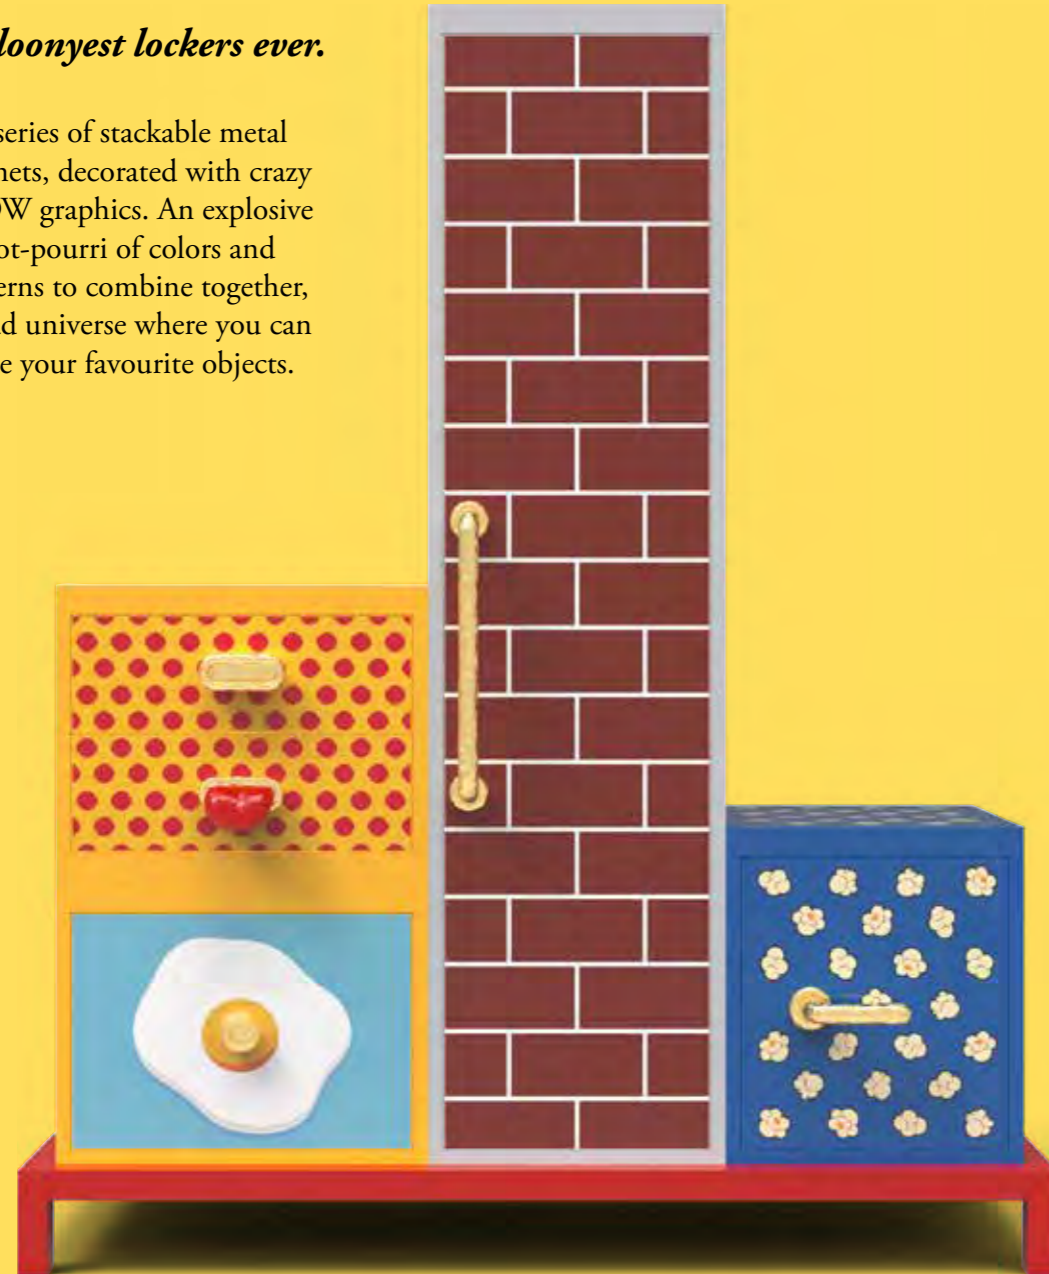

Innovation and originality are at the core of Studio Job's exploration of the limit between design and art.

BLOW CABINETS

DESIGN: STUDIO JOB | MATERIAL: METAL, RESIN

The loonyest lockers ever.

A series of stackable metal cabinets, decorated with crazy BLOW graphics. An explosive pot-pourri of colors and patterns to combine together, a mad universe where you can hide your favourite objects.