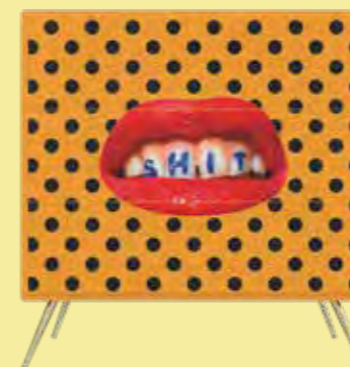

Shit_14522
cm.100 x 45 h.104 ≈
39.4" x 17.7" h.40.9" ≈