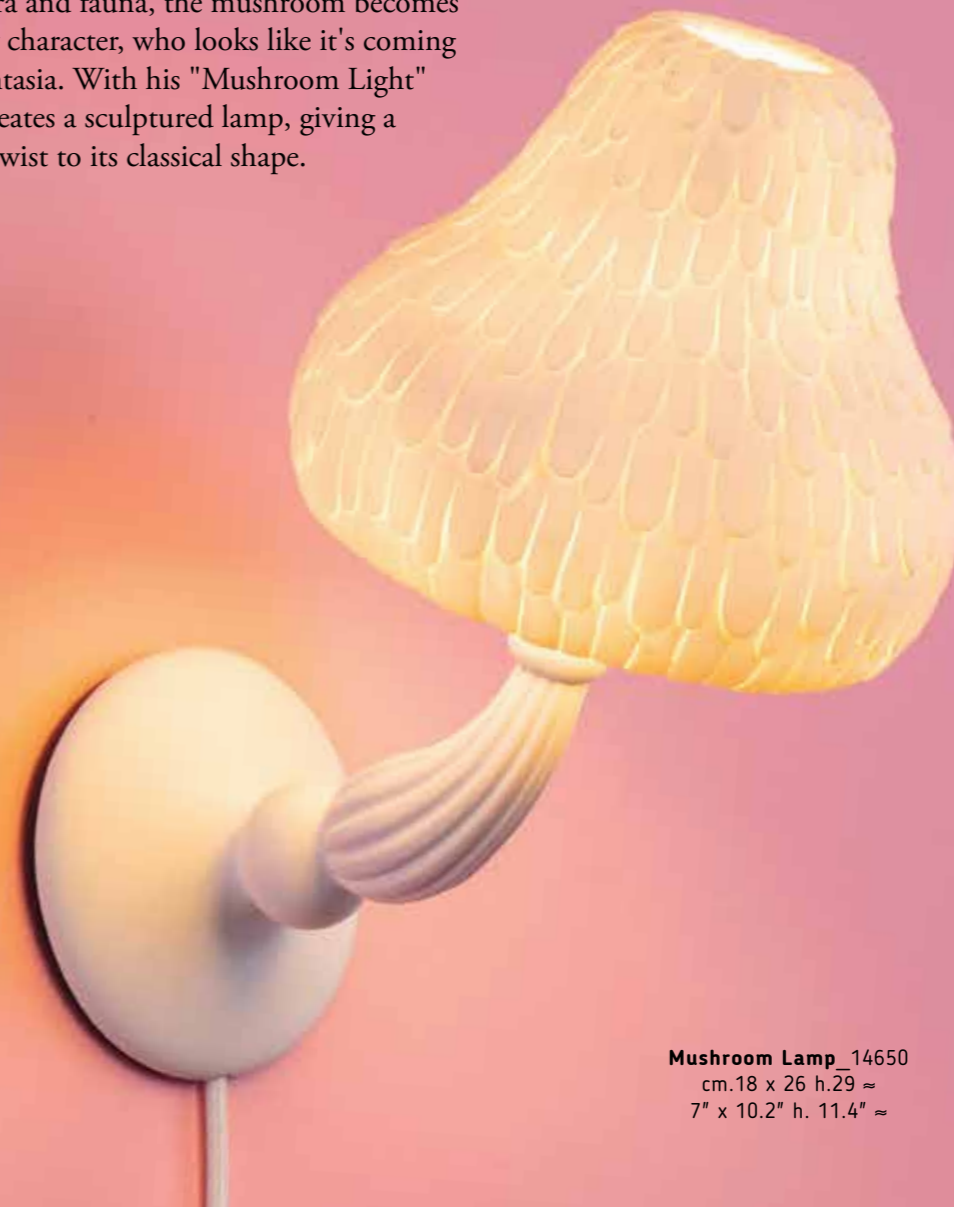

MUSHROOM LAMP

APPLIQUE | TABLE LAMP

DESIGN: MARCANTONIO | MATERIAL: RESIN

In between flora and fauna.

Halfway through flora and fauna, the mushroom becomes a curious and quirky character, who looks like it's coming straight out of Fantasia. With his "Mushroom Light" Marcantonio creates a sculptured lamp, giving a Disney twist to its classical shape.