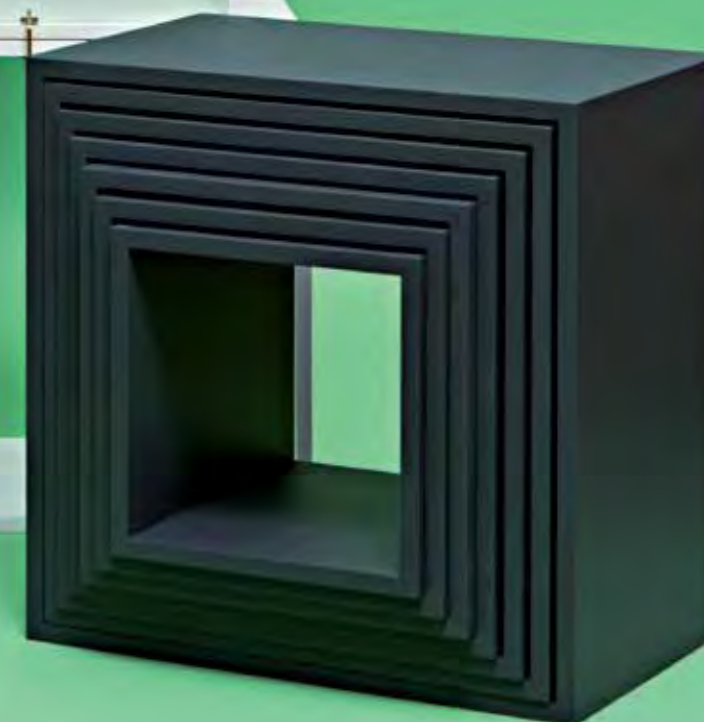

ASSEMBLAGE

MODULAR BOOKCASE

DESIGN: SELAB | MATERIAL: MDF

Modular bookcase, 8 modules, with 8 clamps
from cm.28,5 to cm.60
- depth cm.35 ≈
from 11.2" to 23.6"
- depth 13.8" ≈
White_14911
Anthracite_14910

The multiform bookcase.

The modular furniture with infinite combinations, whose perfect rigour and precious details make safe the most nomadic of the structures.

Set of 8 clamps_R14910
cm.2x5,5 h.3,3/7 ≈
0.8"x2.2" h.1.3"/2.8" ≈