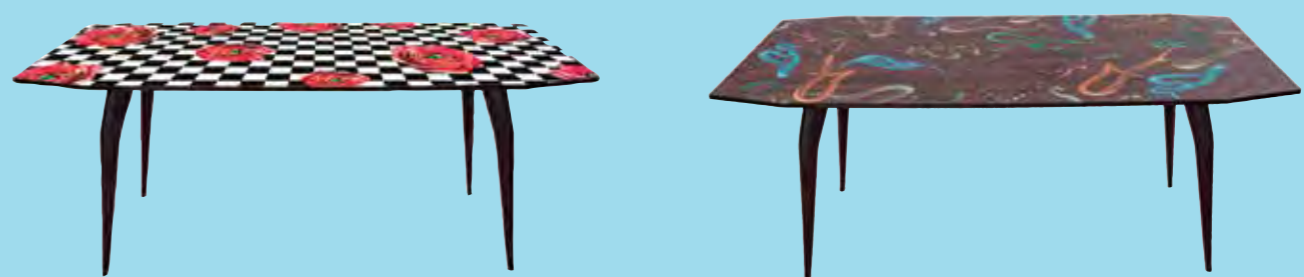

Roses on check_17136 Snakes on wood_17135