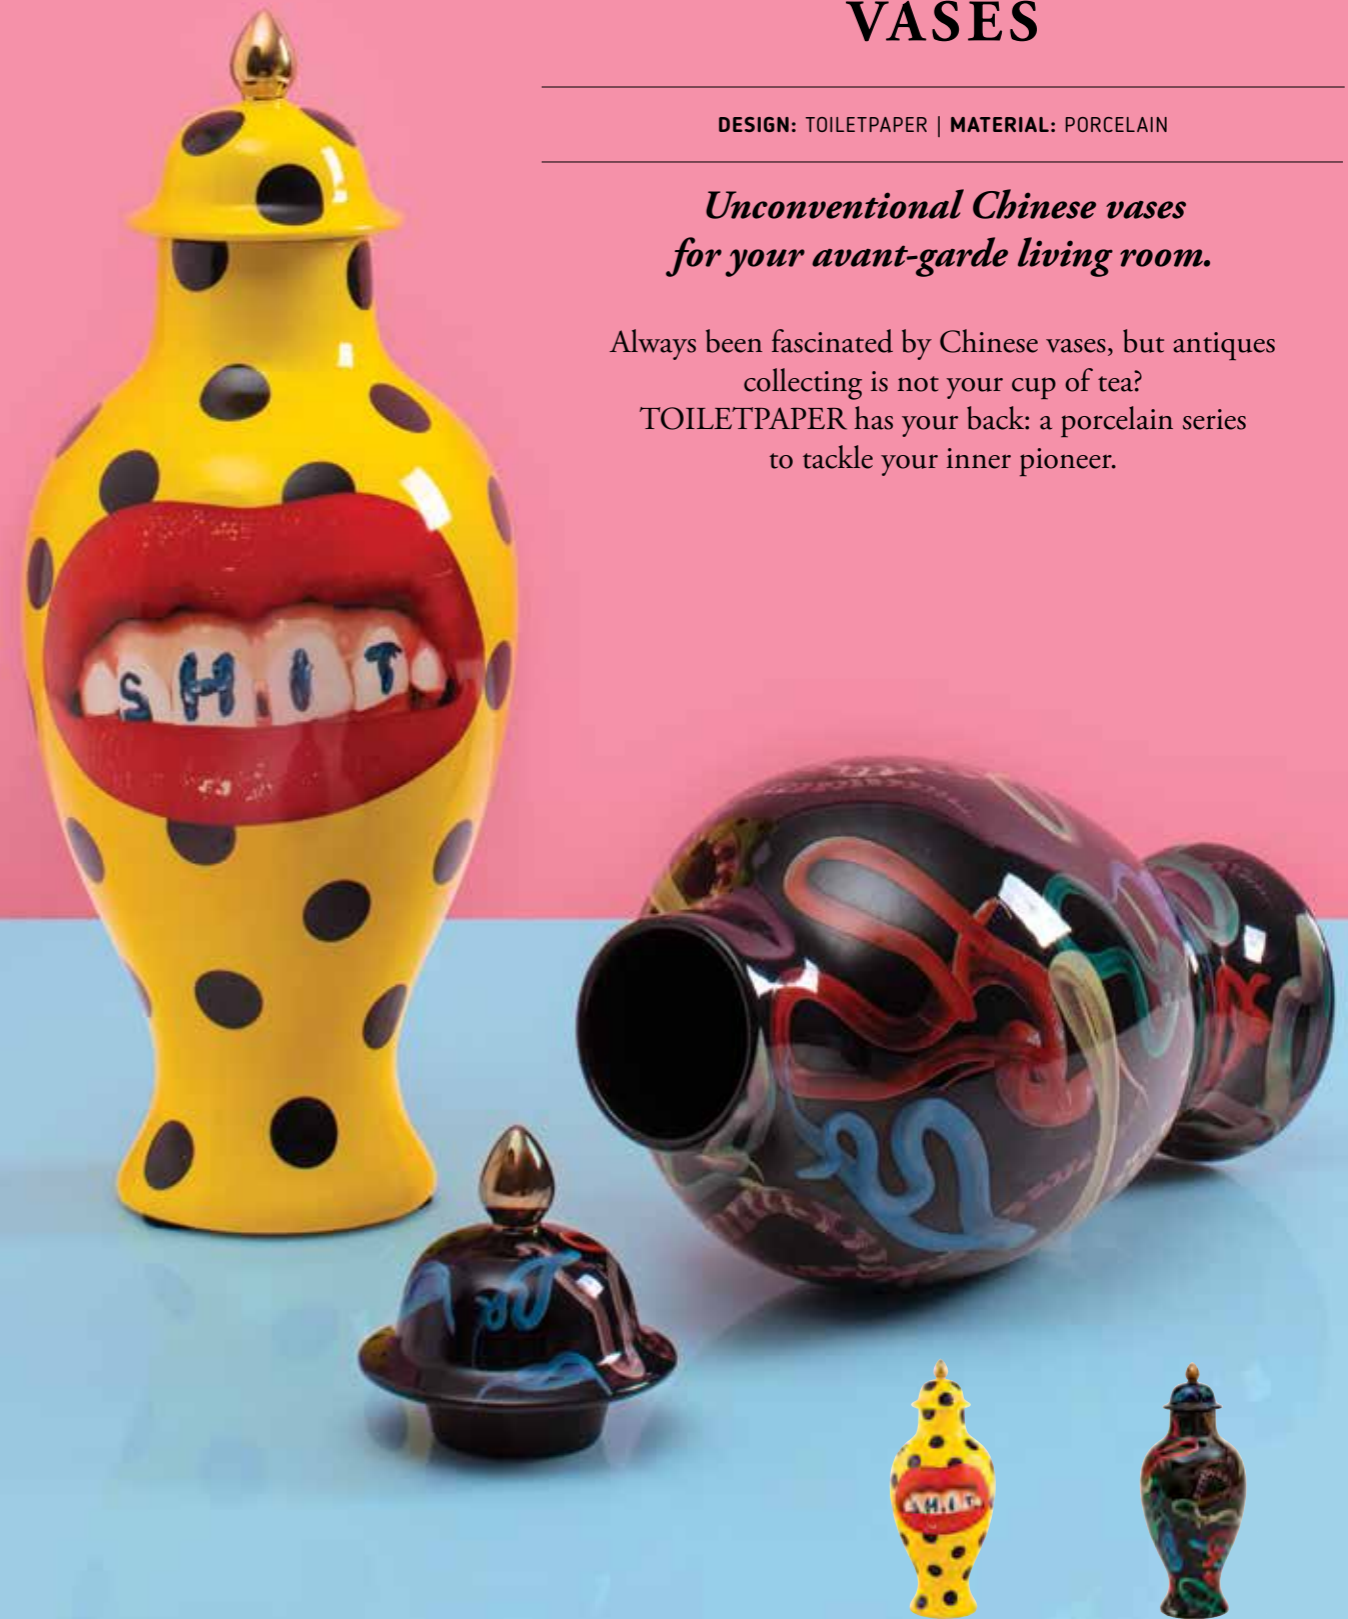

Snakes_09790
ø cm. 19,5 h.46,5 ≈
ø 7.7" h.18.3" ≈

VASES

DESIGN: TOILETPAPER | MATERIAL: PORCELAIN

Unconventional Chinese vases for your avant-garde living room.

Always been fascinated by Chinese vases, but antiques collecting is not your cup of tea? TOILETPAPER has your back: a porcelain series to tackle your inner pioneer.

Shit_09791
ø cm. 19,5 h.46,5 ≈
ø 7.7" h.18.3" ≈