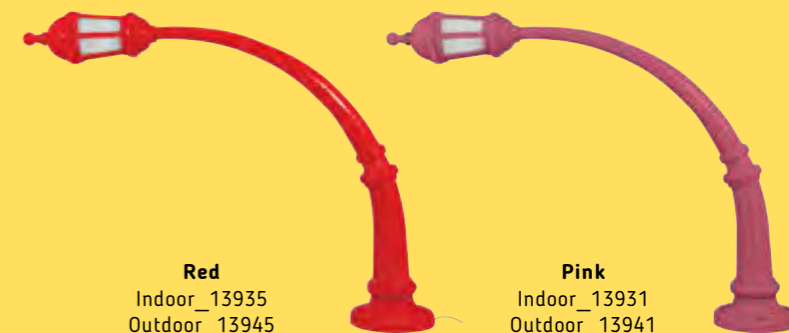

Red
Indoor_13935
Outdoor_13945

Pink
Indoor_13931
Outdoor_13941