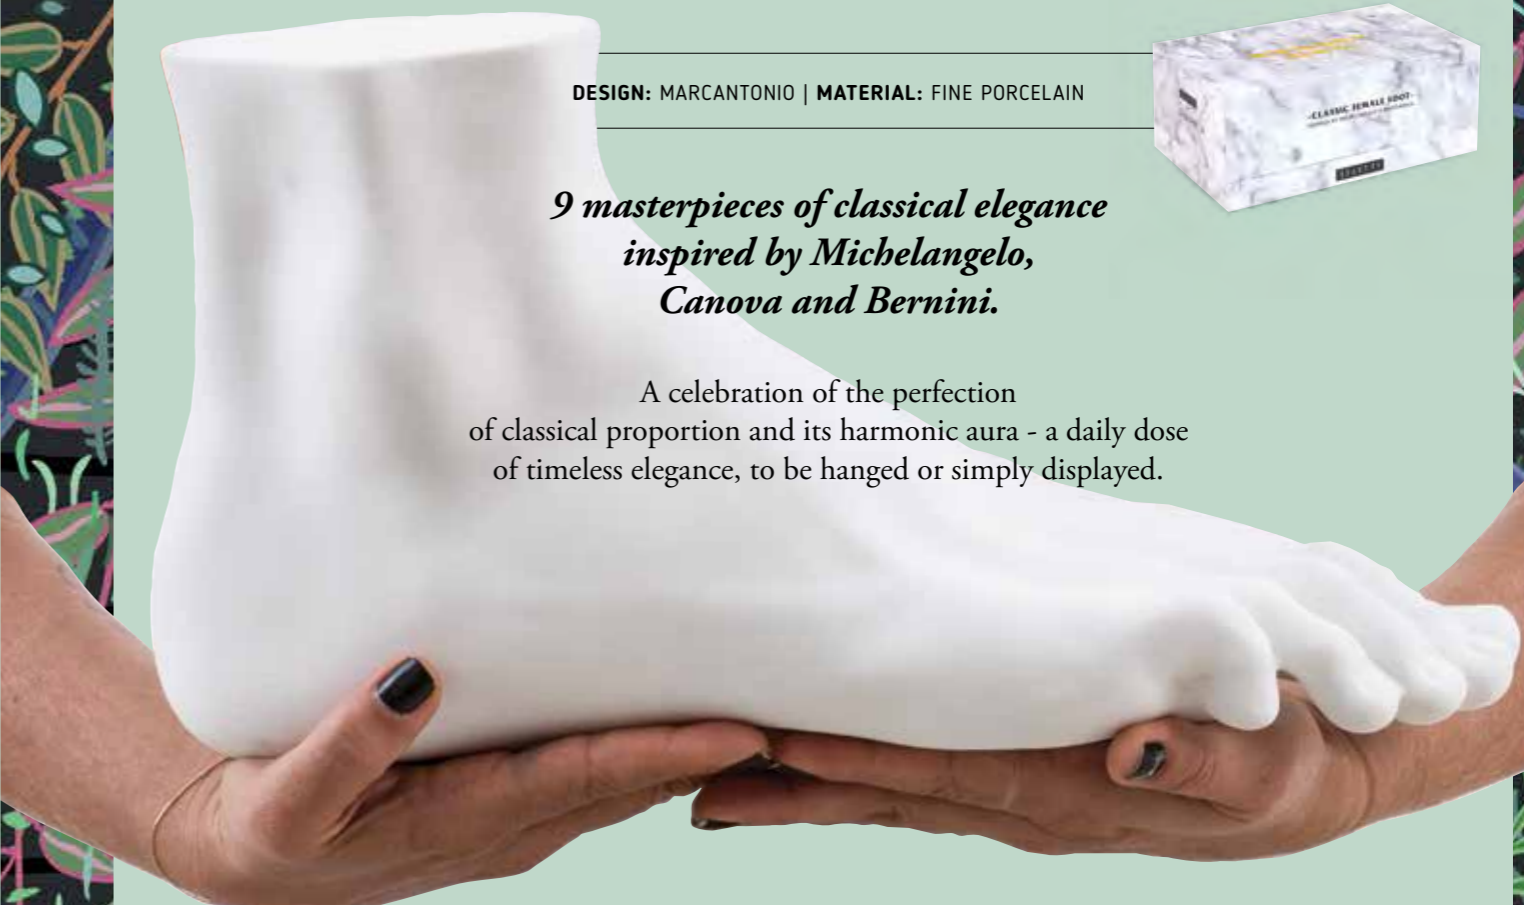

Industrial lamp easy to hang_16426
ø cm.11 h.30 ≈
ø 4.3" h.11.8" ≈
cable: mt.3 ≈ | ft.9 ≈
For indoor use only
Led Light bulb included
EU version input: 230V - 50 Hz
E27 - 6W - 2300K - 125 lumen
US version input: 120V - 60 Hz
E27 - 6W - 2300K - 125 lumen
WARM WHITE

MEMORABILIA MVSEVM

DESIGN: MARCANTONIO | MATERIAL: FINE PORCELAIN

*9 masterpieces of classical elegance
inspired by Michelangelo,
Canova and Bernini.*

A celebration of the perfection
of classical proportion and its harmonic aura - a daily dose
of timeless elegance, to be hanged or simply displayed.