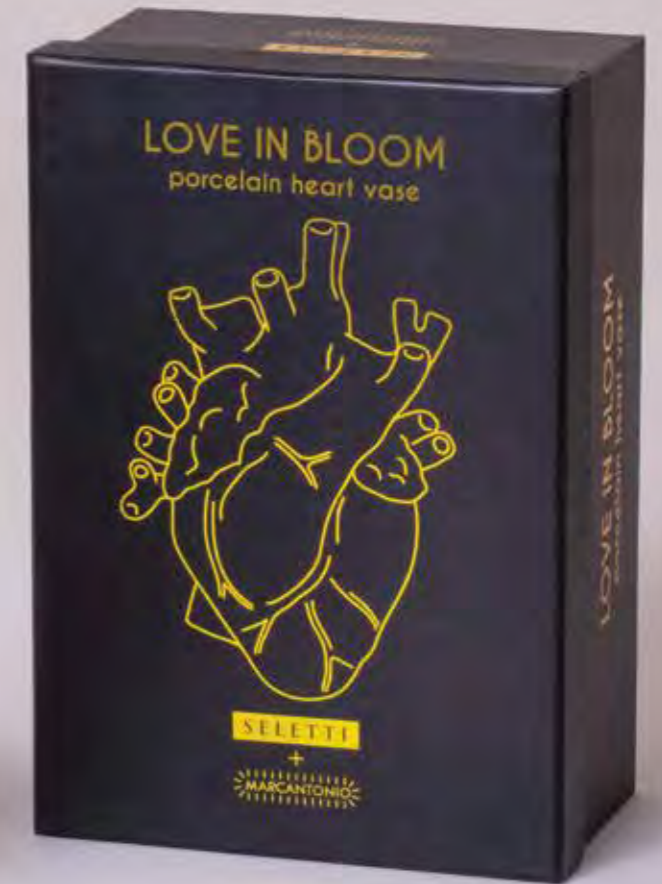

4W led 2700 kv (warm light) E14 110 - 220 volt

LOVE IN BLOOM

DESIGN: MARCANTONIO | MATERIAL: FINE PORCELAIN

Love in Bloom_09920
cm.16,5x9 h.25 ≈
6.5" x 3.5" h. 9.8" ≈

Only for hyper-realistic romantics.

Love in bloom is a heart-shaped vase that looks like it comes out of a human anatomy essay. A modern love translated into a romantic, but unpredictable gift. It's not a dream, it's love in bloom. It's not springtime, it's love in bloom.

LOVE IN BLOOM GOLD

DESIGN: MARCANTONIO | MATERIAL: FINE PORCELAIN, GOLD FINISHING

NEW
GOLD
FINISHING

Love in Bloom Gold Edition_09921
cm.16,5x9 h.25 ≈
6.5" x 3.5" h. 9.8" ≈

BOTANICAL DIVA

DESIGN: MARCANTONIO | MATERIAL: FABRICS IN POLYESTER; FRAME IN WOOD WITH POLYURETHANE PADDING