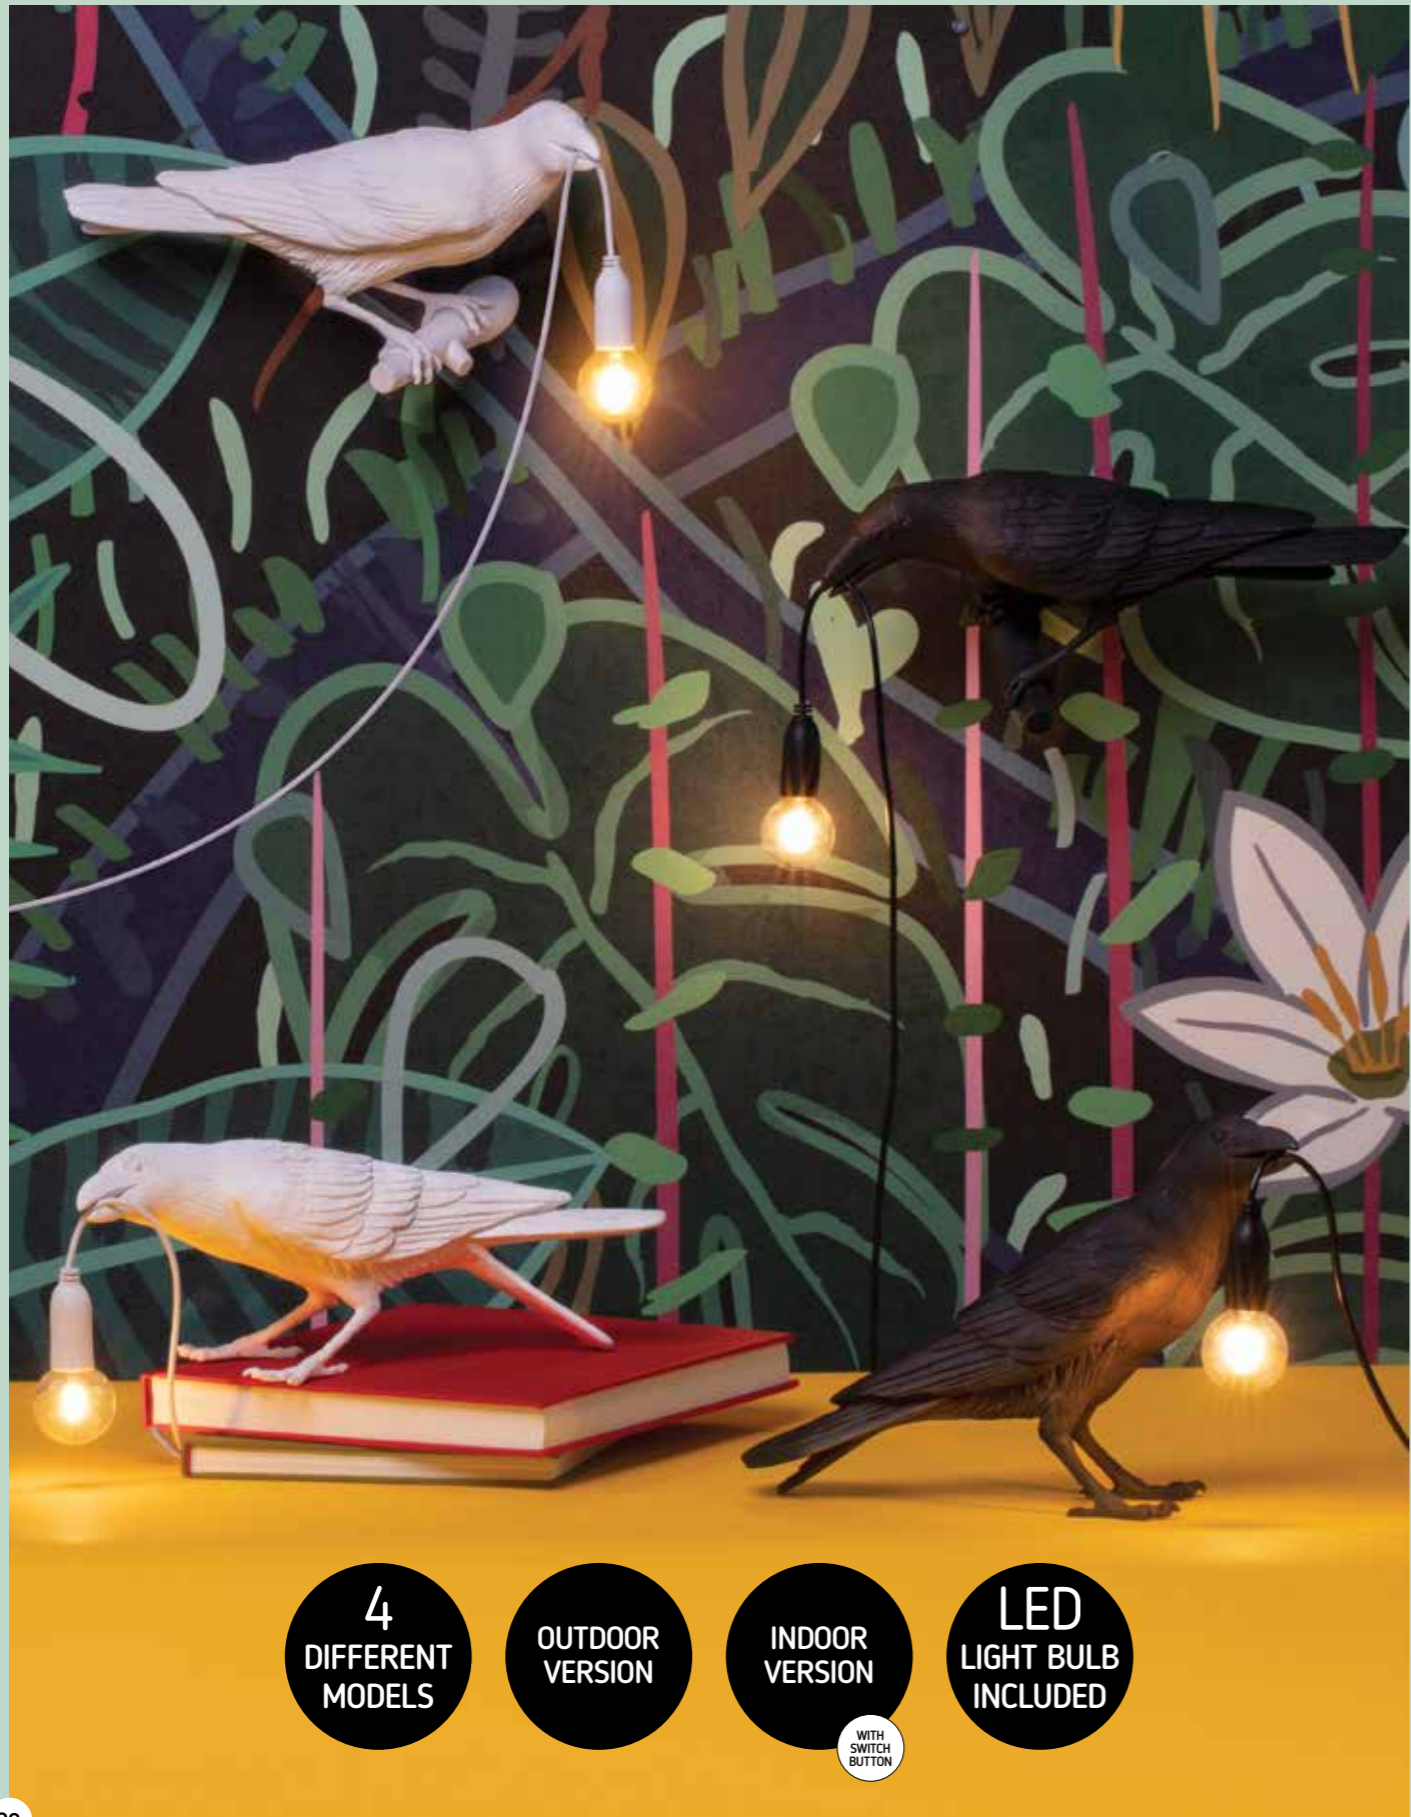

4
DIFFERENT
MODELS

OUTDOOR
VERSION

INDOOR
VERSION

LED
LIGHT BULB
INCLUDED

WITH
SWITCH
BUTTON

BIRD LAMP

DESIGN: MARCANTONIO | MATERIAL: RESIN

Light up your room with a little help of a feathered friend.

Just like in a fairy tale, four clever ravens shed some light for you to find your own way. These kind and quirky birds are made out of resin in two color variations, designed by Marcantonio in four different poses.