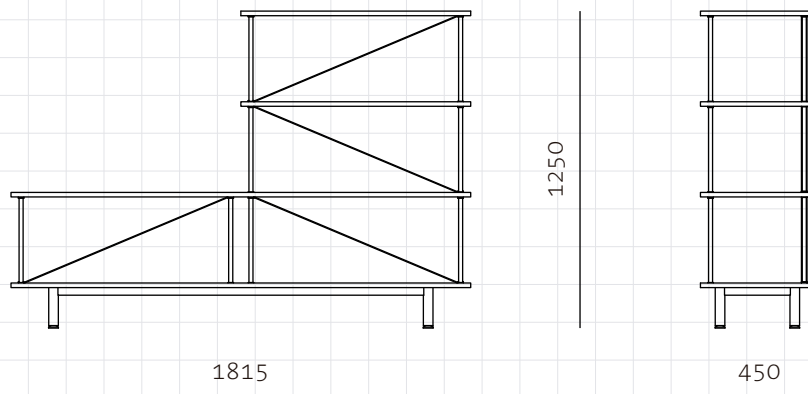

Seiton 2-2 R

CODE
DIMENSIONS

SE-SF122-R
W1815 x D450 x H1250mm

NET WEIGHT
ENVIRONMENT
MATERIALS

kg
Indoor
Powder coated steel frame, veneer laminate shelves
*Please refer to website or contact your local representative for complete material swatches.

SHIPPING

Package	KD		
Package Qty	1 pcs/box		
Packaging	Measurement (mm)	Volume (cbm)	Gross Weight (kg)
FCL			
LCL/AIR			