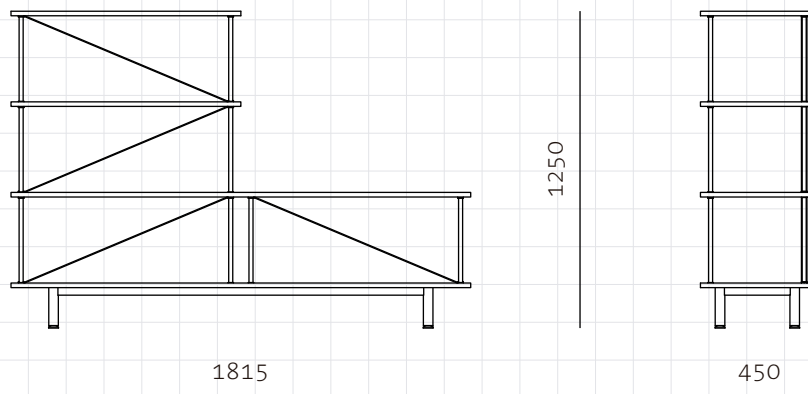

Seiton 2-2 L

CODE
DIMENSIONS

SE-SF122-L
W1815 x D450 x H1250mm

NET WEIGHT
ENVIRONMENT
MATERIALS

kg
Indoor
Steel black powder coat matt, veneer laminate shelves
*Please refer to website or contact your local representative for complete material swatches.

SHIPPING

Package	KD		
Package Qty	1 pcs/box		
Packaging	Measurement (mm)	Volume (cbm)	Gross Weight (kg)
FCL	W1915 x D550 x H180	0.19	
LCL/AIR	W1955 x D590 x H270	0.31	