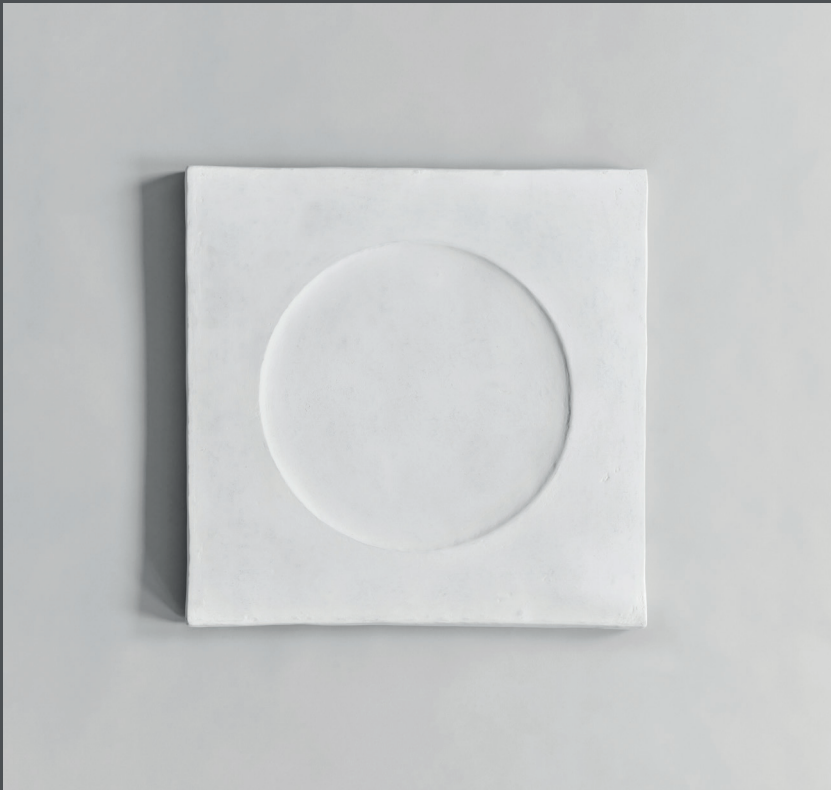

101

C O P E N H A G E N

SCULPT ART VOID

The Sculpt Wall collection is a series of reliefs for hanging on the wall as pure artistic intentions.

The sculptural pieces pull their inspiration from brutalist architecture details, design history and concrete as a surface and material in American Minimalist art of the 1960s.