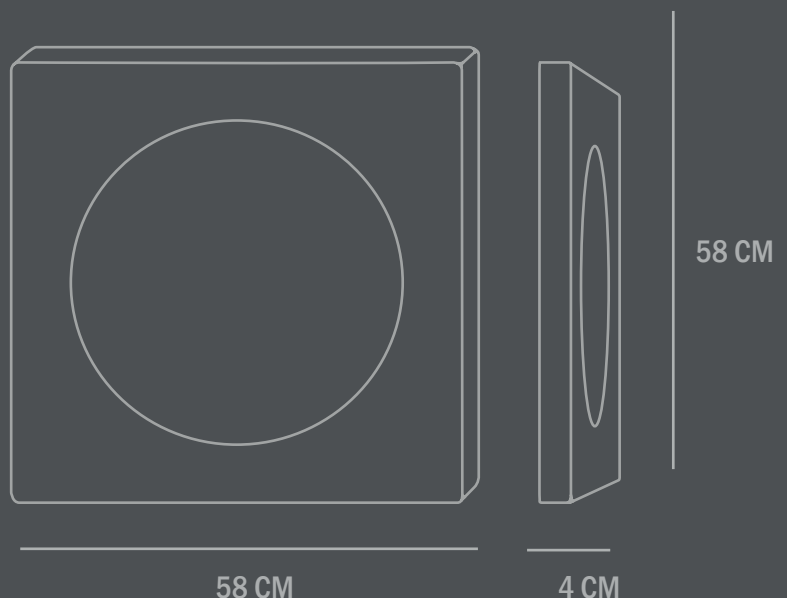

Care instructions:
Use a soft dry cloth to clean the product.
Do not use household cleaners.

Dimensions: L80 /W15 /H120 CM
Country of origin: IN

Product weight: 31 Kgs

Packaging:
Dimensions: L86 / W33 / H96,5 CM
Total weight incl. product:
Number of parcels: 1
Material: Brown cardboard

Dimensions: L58 / W4 / H58 CM
Country of origin: IN

Product weight: 6,00 Kgs

Packaging:
Dimensions: L70 / W73 / H13,5 CM
Total weight incl. product: 8,00 Kgs
Number of parcels: 1
Material: Brown cardboard