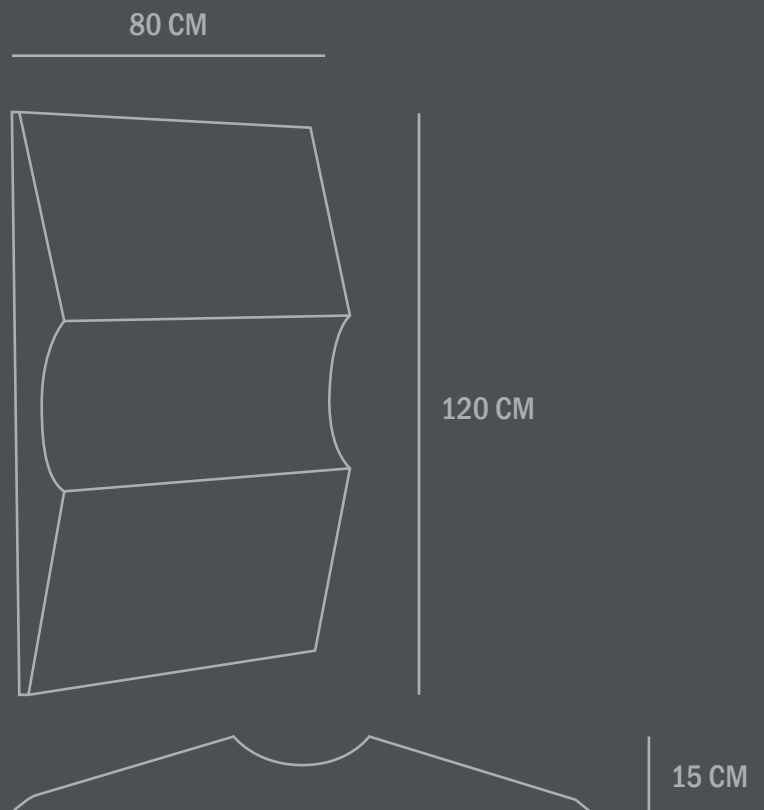

Care instructions:
Use a soft dry cloth to clean the product.
Do not use household cleaners.

Dimensions: L80 /W15 /H120 CM
Country of origin: IN

Product weight: 31 Kgs

Packaging:
Dimensions: L86 / W33 / H96,5 CM
Total weight incl. product:
Number of parcels: 1
Material: Brown cardboard