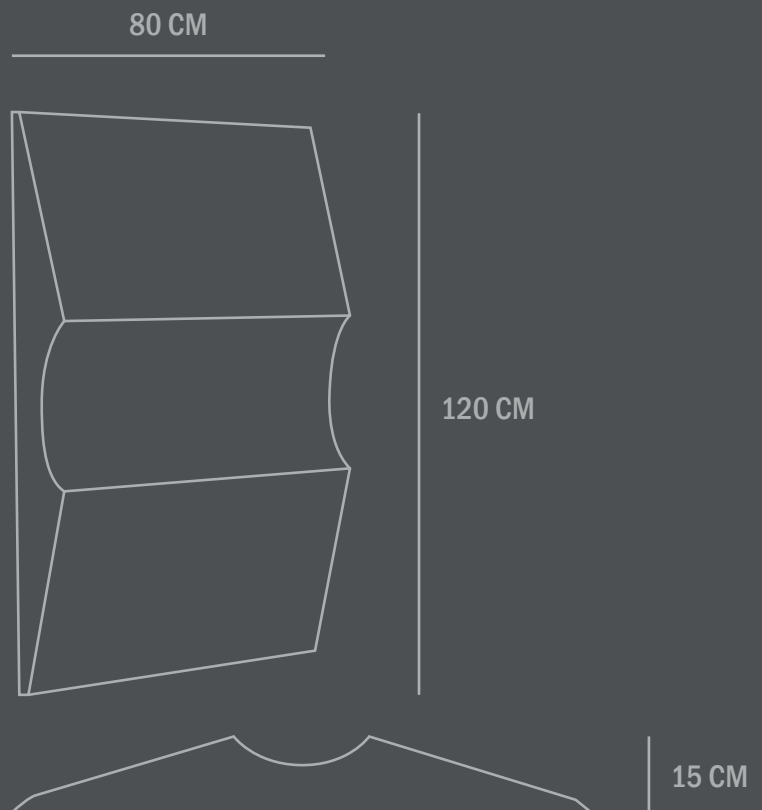

Care instructions:
Use a soft dry cloth to clean the product.
Do not use household cleaners.

Dimensions: L80 /W15 /H120 CM
Country of origin: IN

Product weight: 31 Kgs

Packaging:
Dimensions: L86 / W33 / H96,5 CM
Total weight incl. product:
Number of parcels: 1
Material: Brown cardboard