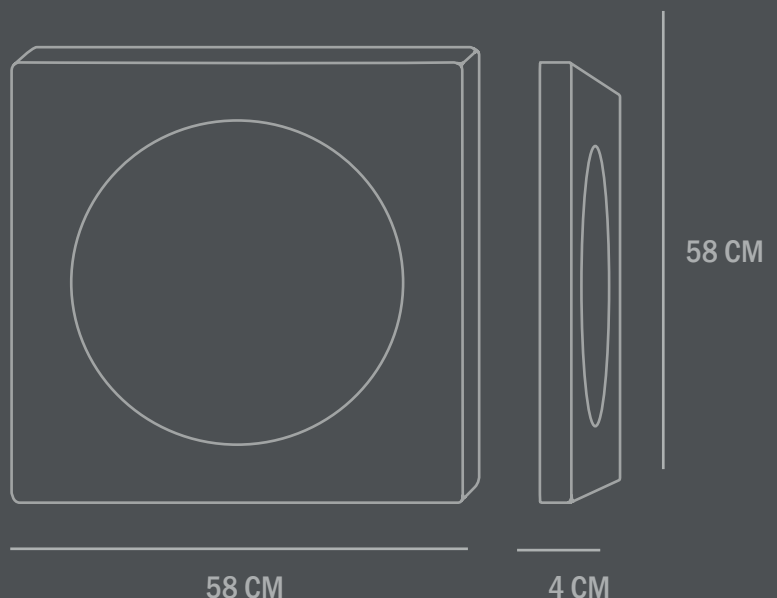

Care instructions:
Use a soft dry cloth to clean the product.
Do not use household cleaners.

Dimensions: L80 /W15 /H120 CM
Country of origin: IN

Product weight: 31 Kgs

Packaging:
Dimensions: L86 / W33 / H96,5 CM
Total weight incl. product:
Number of parcels: 1
Material: Brown cardboard

Dimensions: L58 / W4 / H58 CM
Country of origin: IN

Product weight: 6,00 Kgs

Packaging:
Dimensions: L70 / W73 / H13,5 CM
Total weight incl. product: 8,00 Kgs
Number of parcels: 1
Material: Brown cardboard

Care instructions:
Use a soft dry cloth to clean the product.
Do not use household cleaners.

Dimensions: L58 / W4 / H58 CM

Country of origin: IN

Product weight: 6,00 Kgs

Packaging:
Dimensions: L70 / W73 / H13,5 CM
Total weight incl. product: 8,00 Kgs
Number of parcels: 1
Material: Brown cardboard