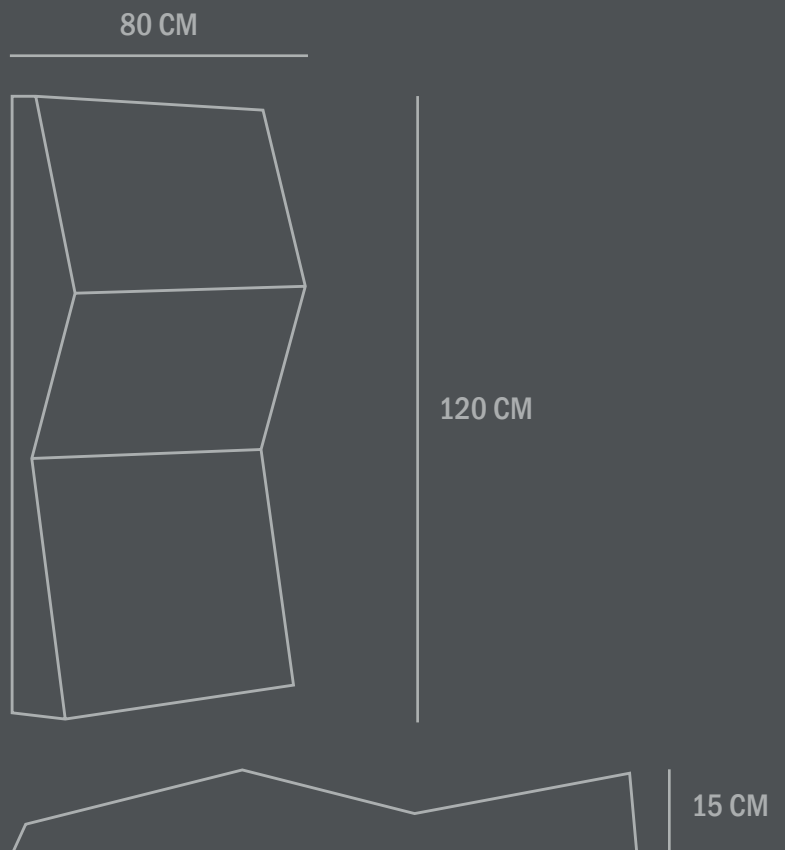

Care instructions:
Use a soft dry cloth to clean the product.
Do not use household cleaners.

Dimensions: L58 / W6 / H58 CM
Country of origin: IN

Product weight: 7,50 Kgs

Packaging:
Dimensions: L70 / W73 / H18 CM
Total weight incl. product: 9,50 Kgs
Number of parcels: 1
Material: Brown cardboard

Care instructions:
Use a soft dry cloth to clean the product.
Do not use household cleaners.

Dimensions: L58 / W12,5 / H58 CM
Country of origin: IN

Product weight: 8,00 Kgs

Packaging:
Dimensions: L70 / W72 / H21 CM
Total weight incl. product: 10,50 Kgs
Number of parcels: 1
Material: Brown cardboard

Dimensions: L80 /W15 /H120 CM
Country of origin: IN

Product weight: 27 Kgs

Packaging:
Dimensions: L86 / W33 / H96,5 CM
Total weight incl. product: 31 Kgs
Number of parcels: 1
Material: Brown cardboard

101

Dimensions: L37,5 / W10 / H52 CM
Country of origin: IN

Product weight: 3,5 Kgs

Packaging:
Dimensions: L60,5 / W18 / H46 CM
Total weight incl. product: 5 Kgs
Number of parcels: 1
Material: Brown cardboard