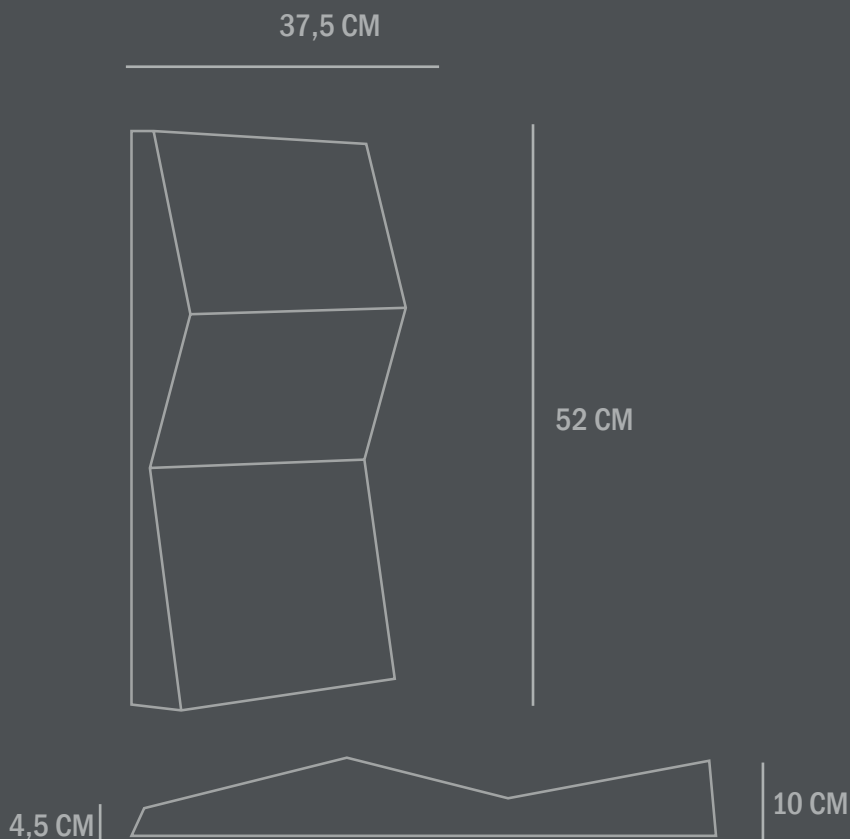

Care instructions:
Use a soft dry cloth to clean the product.
Do not use household cleaners.

Dimensions: L37,5 / W10 / H52 CM
Country of origin: IN

Product weight: 3,5 Kgs

Packaging:
Dimensions: L60,5 / W18 / H46 CM
Total weight incl. product: 5 Kgs
Number of parcels: 1
Material: Brown cardboard

Dimensions: L58 / W4 / H58 CM
Country of origin: IN

Product weight: 6,00 Kgs

Packaging:
Dimensions: L70 / W73 / H13,5 CM
Total weight incl. product: 8,00 Kgs
Number of parcels: 1
Material: Brown cardboard

Care instructions:
Use a soft dry cloth to clean the product.
Do not use household cleaners.

Dimensions: L58 / W4 / H58 CM

Country of origin: IN

Product weight: 6,00 Kgs

Packaging:
Dimensions: L70 / W73 / H13,5 CM
Total weight incl. product: 8,00 Kgs
Number of parcels: 1
Material: Brown cardboard

Care instructions:
Use a soft dry cloth to clean the product.
Do not use household cleaners.

Dimensions: L37,5 / W10 / H52 CM
Country of origin: IN

Product weight: 3,5 Kgs

Packaging:
Dimensions: L 60,5 / W18 / H46 CM
Total weight incl. product: 5 Kgs
Number of parcels: 1
Material: Brown cardboard