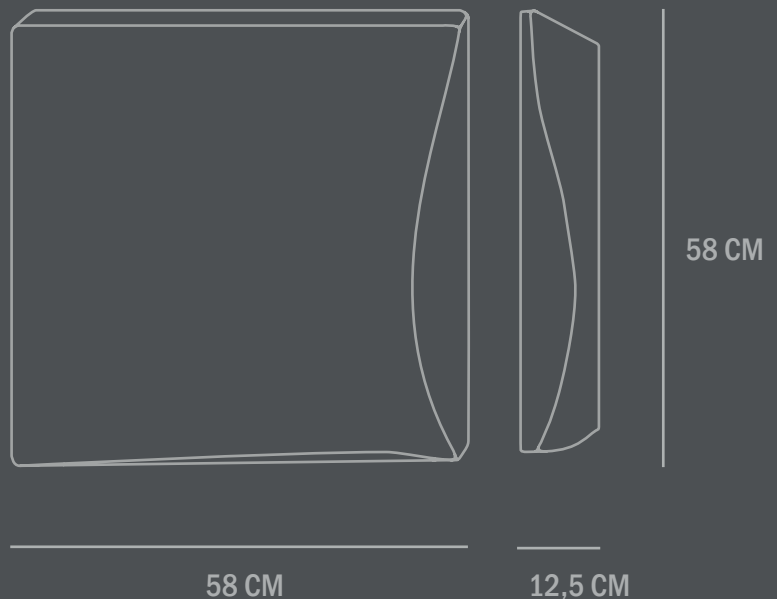

Care instructions:
Use a soft dry cloth to clean the product.
Do not use household cleaners.

Dimensions: L37,5 / W10 / H52 CM
Country of origin: IN

Product weight: 3,5 Kgs

Packaging:
Dimensions: L60,5 / W18 / H46 CM
Total weight incl. product: 5 Kgs
Number of parcels: 1
Material: Brown cardboard

Dimensions: L58 / W4 / H58 CM
Country of origin: IN

Product weight: 6,00 Kgs

Packaging:
Dimensions: L70 / W73 / H13,5 CM
Total weight incl. product: 8,00 Kgs
Number of parcels: 1
Material: Brown cardboard

Care instructions:
Use a soft dry cloth to clean the product.
Do not use household cleaners.

Dimensions: L58 / W12,5 / H58 CM
Country of origin: IN

Product weight: 8,00 Kgs

Packaging:
Dimensions: L70 / W72 / H21 CM
Total weight incl. product: 10,50 Kgs
Number of parcels: 1
Material: Brown cardboard