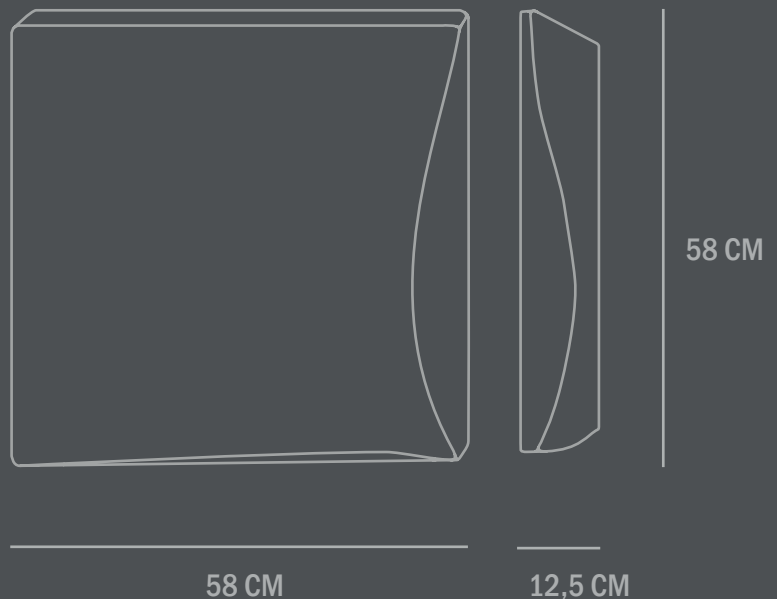

Care instructions:
Use a soft dry cloth to clean the product.
Do not use household cleaners.

Dimensions: L80 /W15 /H120 CM
Country of origin: IN

Product weight: 31 Kgs

Packaging:
Dimensions: L86 / W33 / H96,5 CM
Total weight incl. product:
Number of parcels: 1
Material: Brown cardboard

Care instructions:
Use a soft dry cloth to clean the product.
Do not use household cleaners.

Dimensions: L37,5 / W10 / H52 CM
Country of origin: IN

Product weight: 3,5 Kgs

Packaging:
Dimensions: L60,5 / W18 / H46 CM
Total weight incl. product: 5 Kgs
Number of parcels: 1
Material: Brown cardboard

Dimensions: L58 / W4 / H58 CM
Country of origin: IN

Product weight: 6,00 Kgs

Packaging:
Dimensions: L70 / W73 / H13,5 CM
Total weight incl. product: 8,00 Kgs
Number of parcels: 1
Material: Brown cardboard

Care instructions:
Use a soft dry cloth to clean the product.
Do not use household cleaners.

Dimensions: L58 / W12,5 / H58 CM
Country of origin: IN

Product weight: 8,00 Kgs

Packaging:
Dimensions: L70 / W72 / H21 CM
Total weight incl. product: 10,50 Kgs
Number of parcels: 1
Material: Brown cardboard