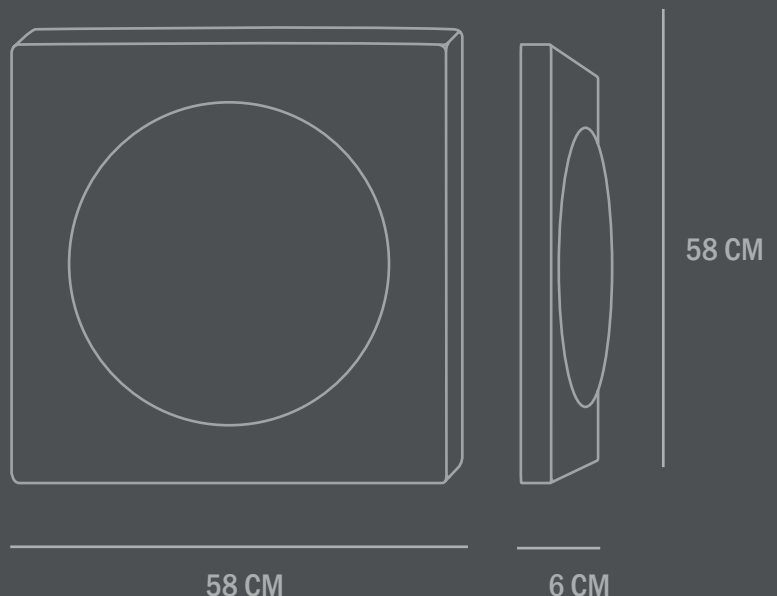

Care instructions:
Use a soft dry cloth to clean the product.
Do not use household cleaners.

Dimensions: L80 /W15 /H120 CM
Country of origin: IN

Product weight: 31 Kgs

Packaging:
Dimensions: L86 / W33 / H96,5 CM
Total weight incl. product:
Number of parcels: 1
Material: Brown cardboard

Dimensions: L58 / W4 / H58 CM
Country of origin: IN

Product weight: 6,00 Kgs

Packaging:
Dimensions: L70 / W73 / H13,5 CM
Total weight incl. product: 8,00 Kgs
Number of parcels: 1
Material: Brown cardboard

Care instructions:
Use a soft dry cloth to clean the product.
Do not use household cleaners.

Dimensions: L58 / W6 / H58 CM
Country of origin: IN

Product weight: 7,50 Kgs

Packaging:
Dimensions: L70 / W73 / H18 CM
Total weight incl. product: 9,50 Kgs
Number of parcels: 1
Material: Brown cardboard