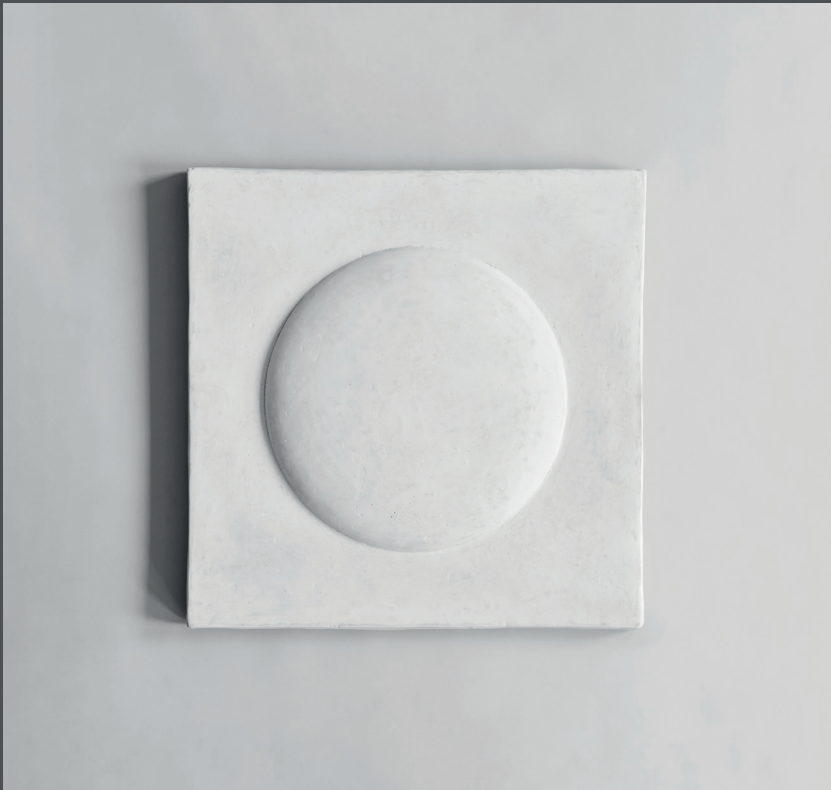

101

C O P E N H A G E N

SCULPT ART SHIELD

The Sculpt Wall collection is a series of reliefs for hanging on the wall as pure artistic intentions.

The sculptural pieces pull their inspiration from brutalist architecture details, design history and concrete as a surface and material in American Minimalist art of the 1960s.