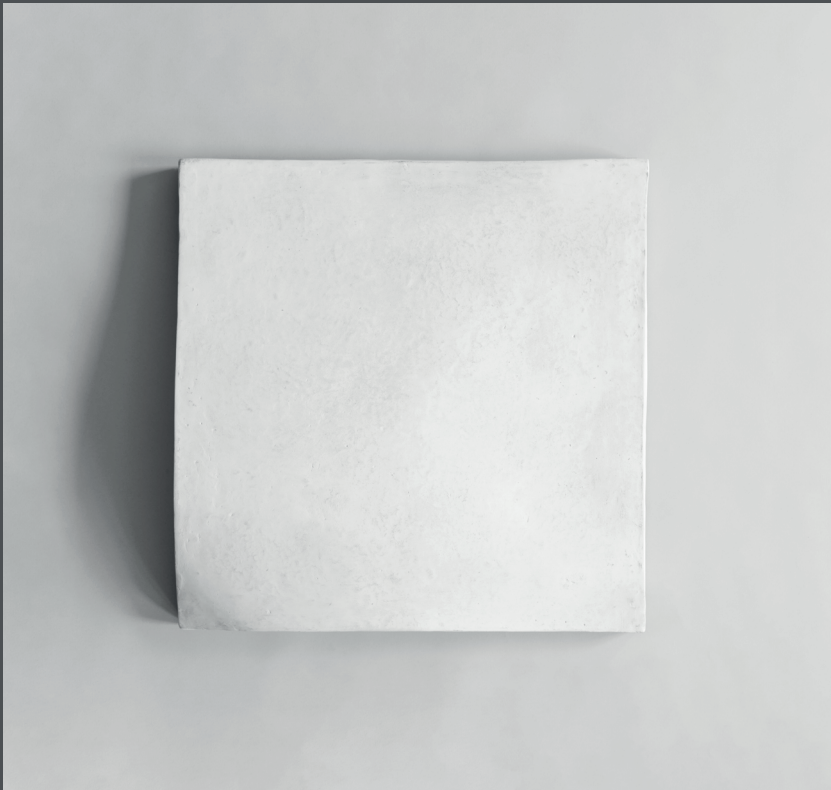

101

C O P E N H A G E N

SCULPT ART BUBBLE

The Sculpt Wall collection is a series of reliefs for hanging on the wall as pure artistic intentions.

The sculptural pieces pull their inspiration from brutalist architecture details, design history and concrete as a surface and material in American Minimalist art of the 1960s.