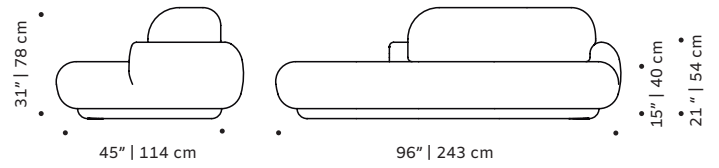

NAKED SINGLE
modular couch