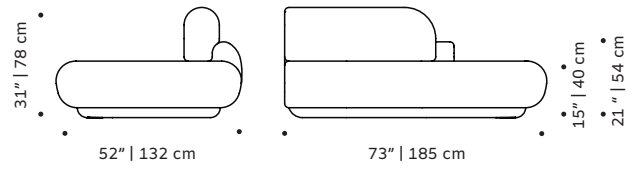

PACKAGING

Weight item:

Naked single: **Naked 165cm:** **Naked 185cm:**

121 lb | 55 kg 77 lb | 35 kg 99 lb | 45 kg

Naked corner: **Naked middle:**

99 lb | 45 kg 77 lb | 35 kg

Weight packaging:

Naked single: **Naked 165cm:** **Naked 185cm:**

132 lb 60 kg 88 lb | 40 kg 110 lb | 50 kg

Naked corner: **Naked middle:**

110 lb | 50 kg 88lb | 40 kg

Packaging type: cardboard and pallet

Packaging dimensions with pallet:

Naked single: **Naked 165cm:** **Naked 185cm:**

2,35 m³ /83 ft³ 1,63 m³ /58 ft³ 02,1 m³ /74 ft³

Naked corner: **Naked middle:**

1,8 m³ /63 ft³ 1,4 m³ /49 ft³

Number of parcels: 1 per box

DIMENSIONS

NAKED SIDE
W/165CM
modular couch

NAKED SIDE
W/185CM
modular couch