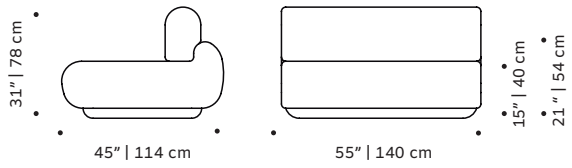

NAKED MIDDLE
modular couch