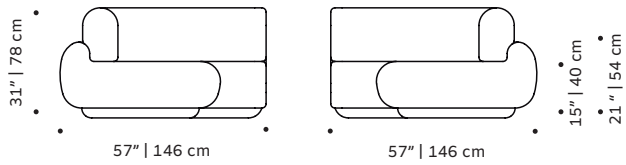

NAKED CORNER
modular couch