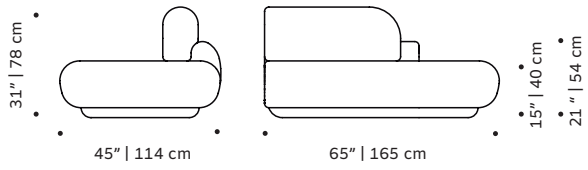

PACKAGING

Weight item:

Naked single: **Naked 165cm:** **Naked 185cm:**

121 lb | 55 kg 77 lb | 35 kg 99 lb | 45 kg

Naked corner: **Naked middle:**

99 lb | 45 kg 77 lb | 35 kg

Weight packaging:

Naked single: **Naked 165cm:** **Naked 185cm:**

132 lb 60 kg 88 lb | 40 kg 110 lb | 50 kg

Naked corner: **Naked middle:**

110 lb | 50 kg 88lb | 40 kg

Packaging type: cardboard and pallet

Packaging dimensions with pallet:

Naked single: **Naked 165cm:** **Naked 185cm:**

2,35 m³ /83 ft³ 1,63 m³ /58 ft³ 02,1 m³ /74 ft³

Naked corner: **Naked middle:**

1,8 m³ /63 ft³ 1,4 m³ /49 ft³

Number of parcels: 1 per box

DIMENSIONS

NAKED SIDE
W/165CM
modular couch

NAKED SIDE
W/185CM
modular couch