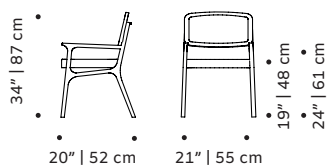

PACKAGING

Weight item:

Karl chair:	Karl armchair:	Karl bar chair:
17 lb | 8 kg	44 lb | 20 kg	22 lb | 10 kg

Weight packaging:

Karl chair:	Karl armchair:	Karl bar chair:
44 lb | 20 kg	81 lb | 37 kg	44 lb | 20 kg

Packaging type: cardboard box and pallet

Packaging dimensions with pallet:

Karl chair:	Karl armchair:	Karl bar chair:
0,37 m³ / 13 ft³	0,51 m³ / 18 ft³	0,38 m³ / 13 ft³

Number of parcels: 1 per box

KARL chair