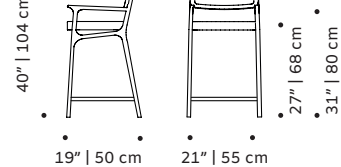

KARL bar chair