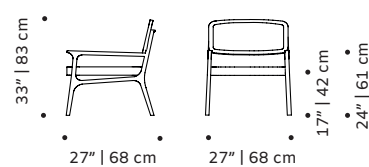

KARL armchair