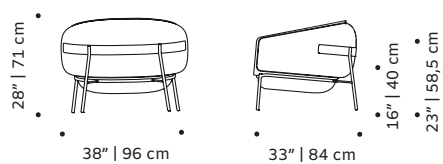

PACKAGING

Weight item: 46 lb | 21 kg

Weight packaging: 55 lb | 25 kg

Packaging type: cardboard box and pallet

Packaging dimensions with pallet: 0,37 m³ / 13 ft³

Number of parcels: 1

BLOP
armchair