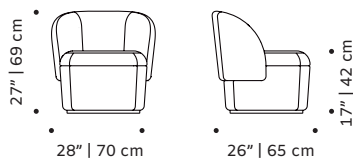

PACKAGING

Weight item: 49 lb | 22 kg

Weight with packaging: 77 lb | 35kg

Packaging type: cardboard box and pallet

Packaging dimensions with pallet: 0,51 m³ / 18 ft³

Number of parcels: 1

BISOU
armchair

FINISHINGS