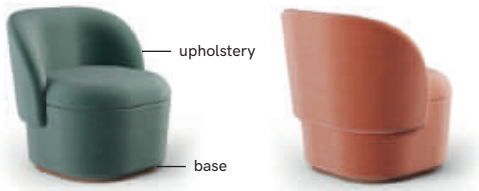

BISOU

by Mambo unlimited ideas

BISOU
armchair

TECHNICAL CHARACTERISTICS

Frame: constructed in solid wood with 90 mm elastic webbing

Fixed cover

Structure foam: 100% PU HR 40 kg

Seat foam: 100% PU HR 35 kg