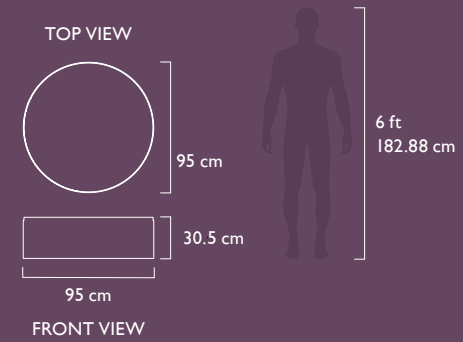

# OASIS MIRROR

Oasis Mirror is exquisite in its form with rich gleaming brass balls and houses magical infinite light reflections within.

Collection	<b>OASIS</b>
Recommended Use	In a residence, hotel or commercial space
Description	Mirror
Dimension	Diameter 83 cm Depth 13 cm
Material	MDF, Plywood, Brass Mirror, LED light

## STRINGS BEAUTY TABLE GOLD BLACK

Strings Beauty Table Gold Black is a vanity table with a surprising form - its circular metal drawers with a large mirror look stunning with the Strings Pouffe.

Collection	<b>STRINGS</b>
Recommended Use	In a residence, hotel or commercial space
Description	Vanity Table
Dimension	Width 69 cm Depth 32 cm Height 142.5 cm
Material	Metal, Mirror, Resin

## STRINGS SOFA PLUM

Strings Sofa Plum is an elegant and ergonomically perfect three seater sofa, with gorgeous curves.

Collection	<b>STRINGS</b>
Recommended Use	In a residence, hotel or commercial space
Description	Sofa
Dimension	Width 250 cm    Depth 101.5 cm    Height 96.5 cm
Material	Foam, Wood, Velvet

Collection	<b>STRINGS</b>
Recommended Use	In a residence, hotel or commercial space
Description	Coffee table
Dimension	Diameter 95 cm Height 30.5 cm
Material	Metal