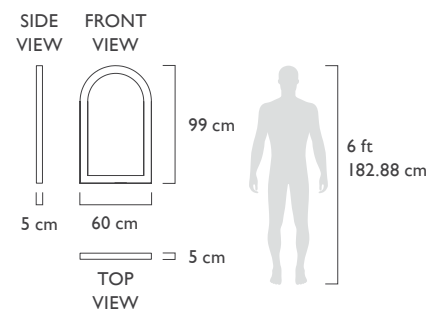

Collection **FOREST**  
 Recommended Use In a residence, hotel or commercial space  
 Description Bench  
 Dimension Width 124 cm  
 Depth 53 cm  
 Height 38 cm  
 Material Nautical Resin, Brass, Metal Support

## LOG STOOL

Log Stool has a playful form with brass and resin inlay. It can be used as a seat or a side table.

Collection	<b>FOREST</b>
Recommended Use	In a residence, hotel or commercial space
Description	Seat/Table
Dimension	Width 52 cm Depth 42.5 cm Height 43 cm
Material	Nautical Resin, Brass

Collection	<b>FOREST</b>
Recommended Use	In a residence, hotel or commercial space
Description	Seat/Table
Dimension	Width 40 cm Depth 35.5 cm Height 44 cm
Material	Nautical Resin, Brass

## FOREST MIRROR

Forest Mirror is an arched mirror, and its frame has brass inlay resembling the beauty of natural wood.

Collection	<b>FOREST</b>
Recommended Use	In a residence, hotel or commercial space
Description	Mirror
Dimension	Width 60 cm Depth 5 cm Height 99 cm
Material	Nautical Resin, Brass, Plywood, Mirror