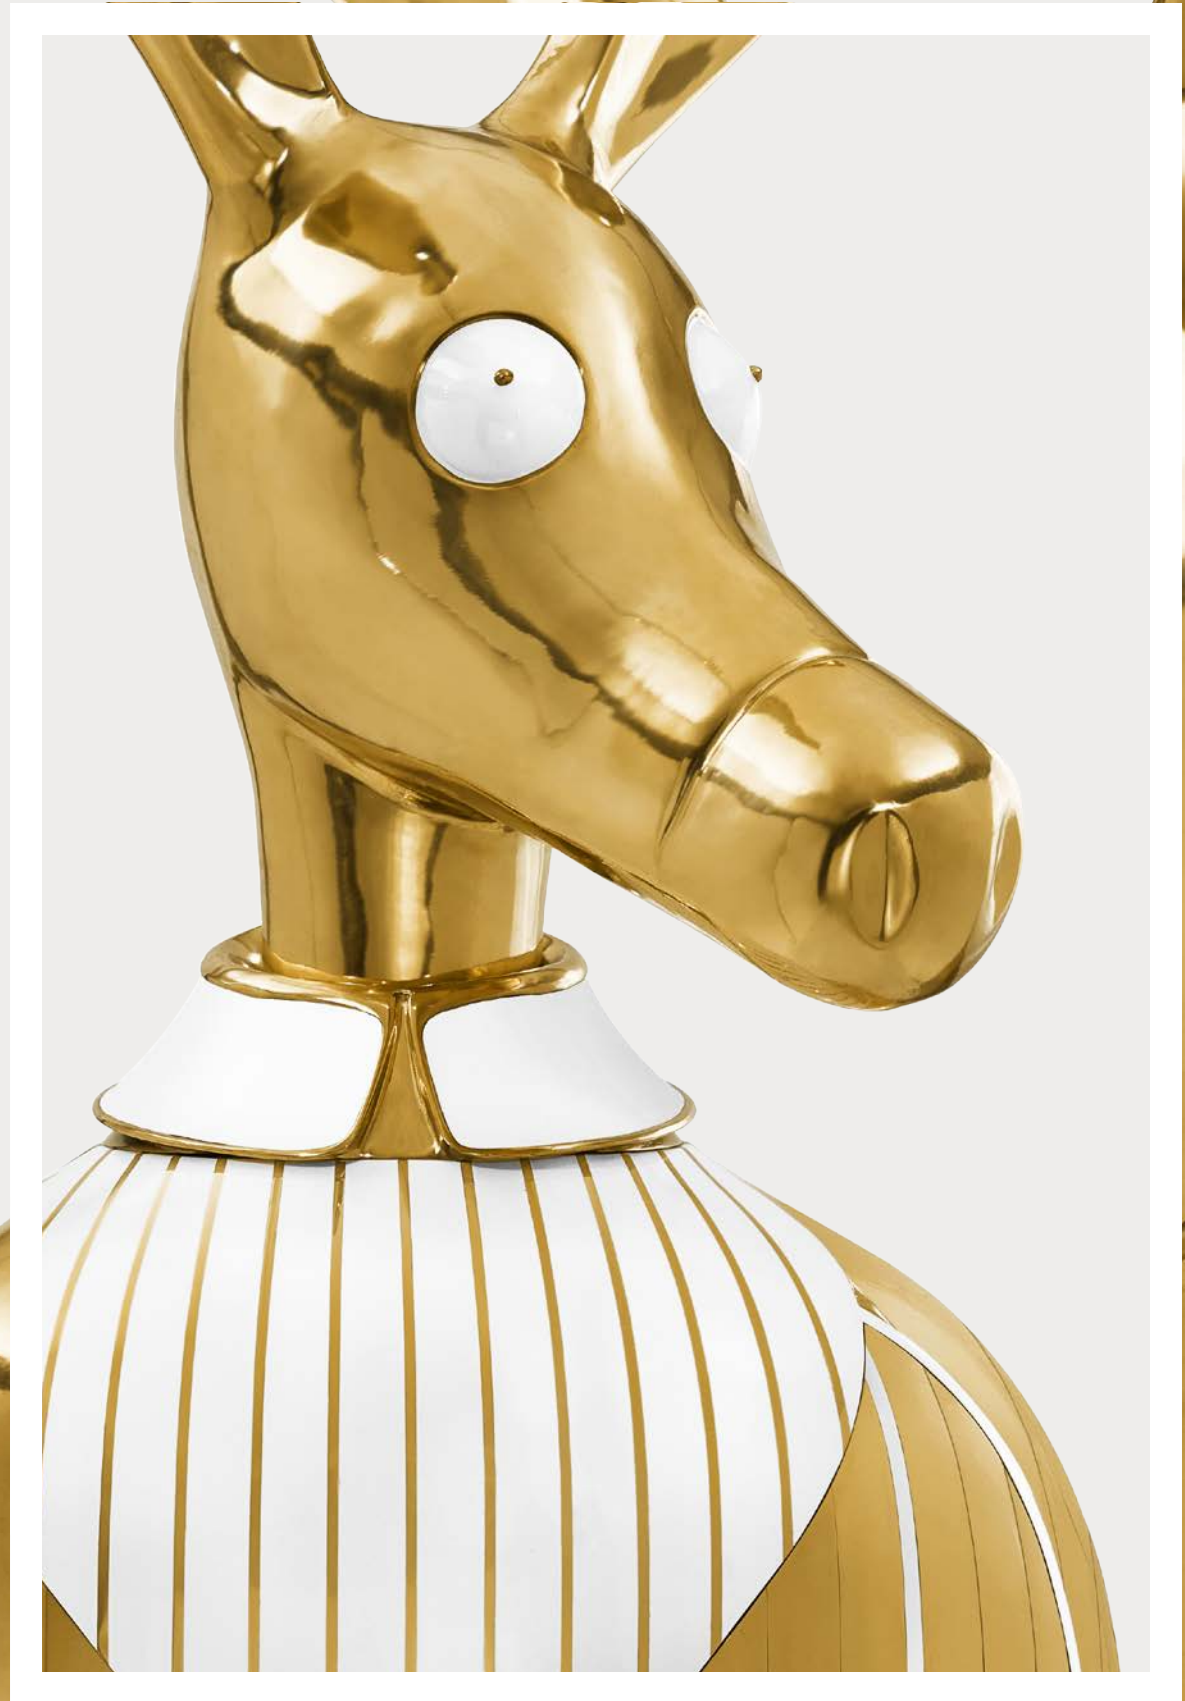

CIUCO CABINET

The Ciuco Cabinet has a large brass donkey head that sits atop a brass and resin lined shirt. The buttons are knobs to open the tuxedo revealing a spacious cabinet within. A sculptural, decadent conversation piece.

Collection	ANIMAGIC
Recommended Use	In a residence, hotel or commercial space
Description	Cabinet
Dimension	Width 88 cm Depth 70 cm Height 216 cm
Material	Plywood, Brass, Resin