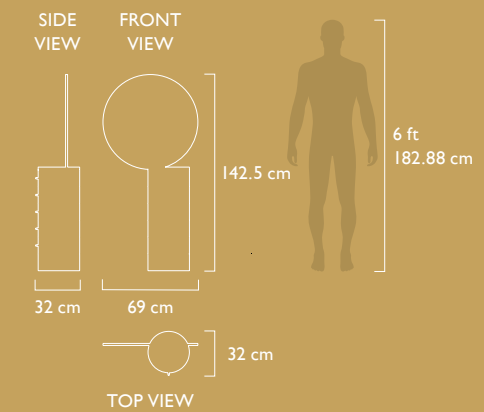

Collection	<b>FOREST</b>
Recommended Use	In a residence, hotel or commercial space
Description	Seat/Table
Dimension	Width 40 cm Depth 35.5 cm Height 44 cm
Material	Nautical Resin, Brass

# OASIS MIRROR

Oasis Mirror is exquisite in its form with rich gleaming brass balls and houses magical infinite light reflections within.

Collection	<b>OASIS</b>
Recommended Use	In a residence, hotel or commercial space
Description	Mirror
Dimension	Diameter 83 cm Depth 13 cm
Material	MDF, Plywood, Brass Mirror, LED light

## STRINGS BEAUTY TABLE GOLD BLACK

Strings Beauty Table Gold Black is a vanity table with a surprising form - its circular metal drawers with a large mirror look stunning with the Strings Pouffe.

Collection	<b>STRINGS</b>
Recommended Use	In a residence, hotel or commercial space
Description	Vanity Table
Dimension	Width 69 cm Depth 32 cm Height 142.5 cm
Material	Metal, Mirror, Resin

Collection	<b>STRINGS</b>
Recommended Use	In a residence, hotel or commercial space
Description	Coffee table
Dimension	Diameter 95 cm Height 30.5 cm
Material	Metal