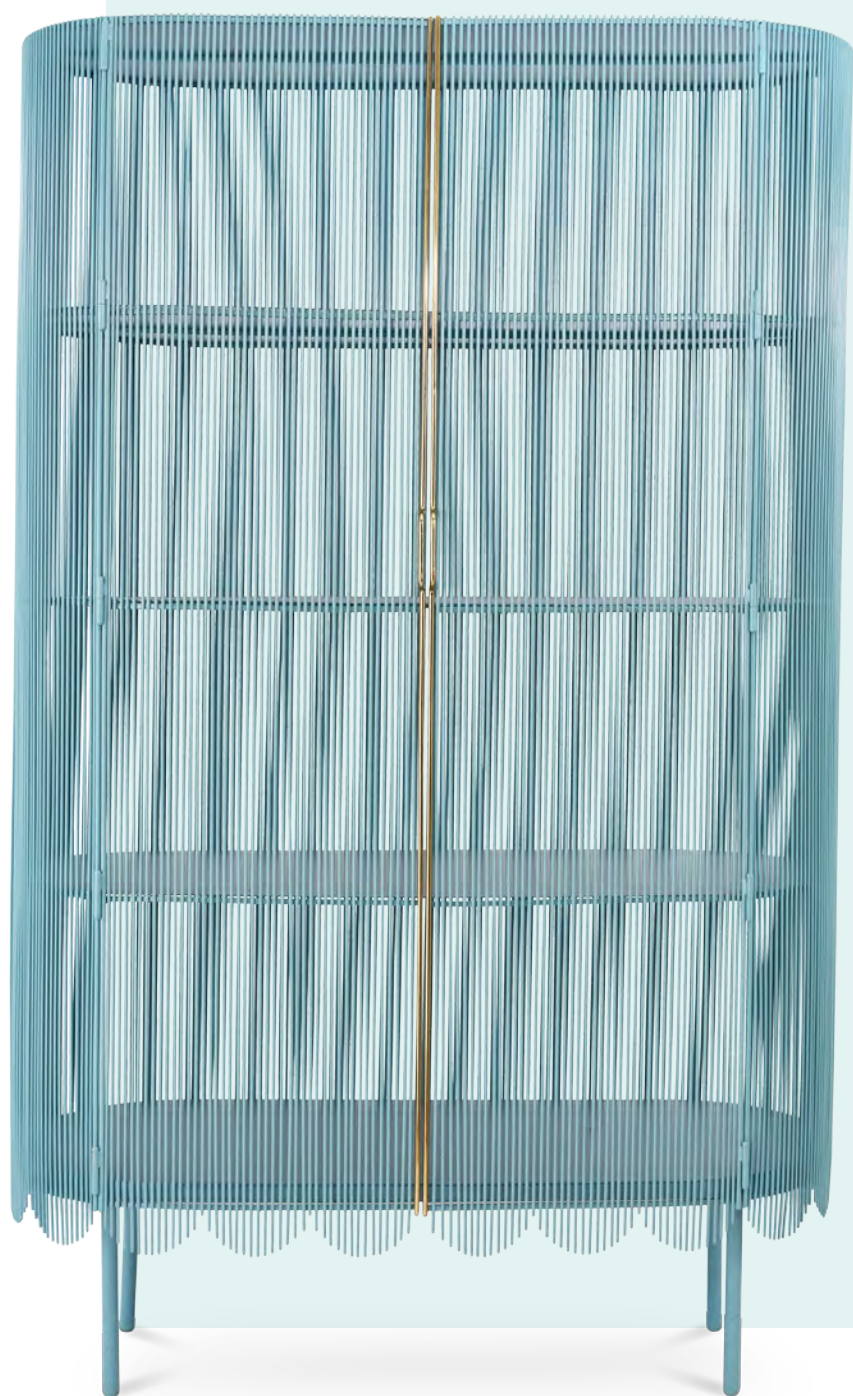

# OASIS MIRROR

Oasis Mirror is exquisite in its form with rich gleaming brass balls and houses magical infinite light reflections within.

Collection	<b>OASIS</b>
Recommended Use	In a residence, hotel or commercial space
Description	Mirror
Dimension	Diameter 83 cm Depth 13 cm
Material	MDF, Plywood, Brass Mirror, LED light

## STRINGS BEAUTY TABLE GOLD BLACK

Strings Beauty Table Gold Black is a vanity table with a surprising form - its circular metal drawers with a large mirror look stunning with the Strings Pouffe.

Collection	<b>STRINGS</b>
Recommended Use	In a residence, hotel or commercial space
Description	Vanity Table
Dimension	Width 69 cm Depth 32 cm Height 142.5 cm
Material	Metal, Mirror, Resin

## STRINGS POUFFE GOLD BLACK

Strings Pouffe Gold Black is a small, pretty seat with gold steel lace around it and can be matched with the exquisite Strings Beauty Table.

Collection	<b>STRINGS</b>
Recommended Use	In a residence, hotel or commercial space
Description	Pouffe
Dimension	Diameter 30 cm Height 45 cm
Material	Plywood, Foam, Metal, Velvet

## STRINGS SOFA PLUM

Strings Sofa Plum is an elegant and ergonomically perfect three seater sofa, with gorgeous curves.

Collection	<b>STRINGS</b>
Recommended Use	In a residence, hotel or commercial space
Description	Sofa
Dimension	Width 250 cm    Depth 101.5 cm    Height 96.5 cm
Material	Foam, Wood, Velvet