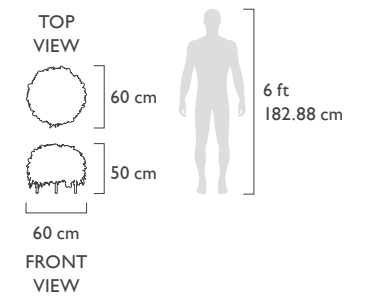

LEAF POUFFE

The comfortable Leaf Pouffe is a playful pile of leaves in shades of rich green leather, with slick metal legs.

Collection **FOREST**
Recommended Use In a residence, hotel or commercial space
Description Pouffe
Dimension Diameter 60 cm
Height 50 cm
Material Foam, Leather, Brass, Wood