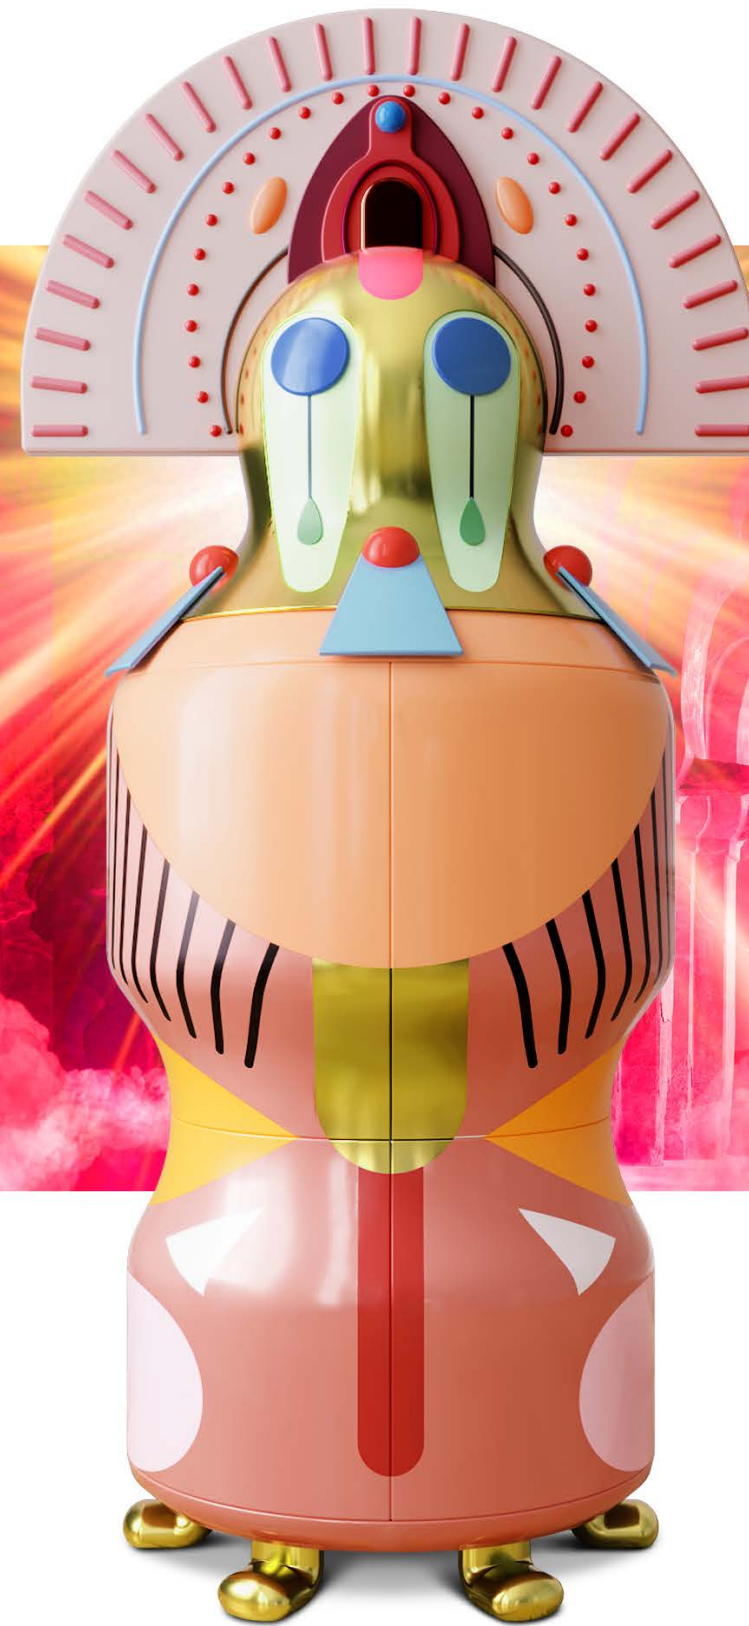

THE DANCE
OF THE
CHHAU