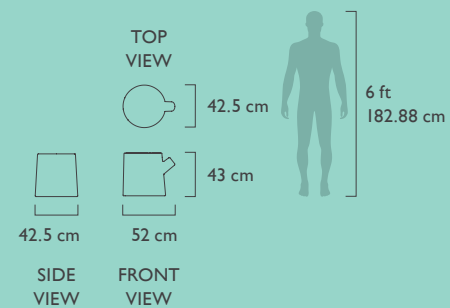

Collection **FOREST**  
 Recommended Use In a residence, hotel or commercial space  
 Description Bench  
 Dimension Width 124 cm  
 Depth 53 cm  
 Height 38 cm  
 Material Nautical Resin, Brass, Metal Support

## PAW STOOL

Resembling the paw of an animal, Paw Stool has the balance to be used with either side up as a seat or table!

Collection **FOREST**  
 Recommended Use In a residence, hotel or commercial space  
 Description Seat/Table  
 Dimension Width 44 cm  
 Depth 53.5 cm  
 Height 43 cm  
 Material Nautical Resin, Brass

## LOG STOOL

Log Stool has a playful form with brass and resin inlay. It can be used as a seat or a side table.

Collection	<b>FOREST</b>
Recommended Use	In a residence, hotel or commercial space
Description	Seat/Table
Dimension	Width 52 cm Depth 42.5 cm Height 43 cm
Material	Nautical Resin, Brass

Collection	<b>FOREST</b>
Recommended Use	In a residence, hotel or commercial space
Description	Seat/Table
Dimension	Width 40 cm Depth 35.5 cm Height 44 cm
Material	Nautical Resin, Brass