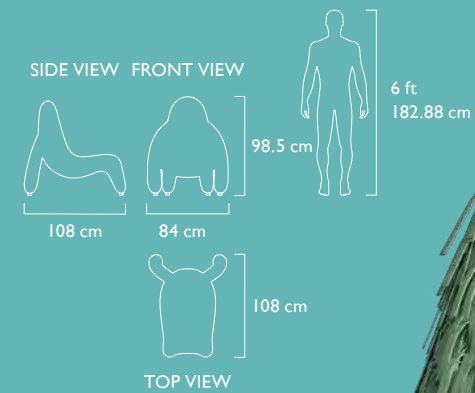

GORILLA CHAIR GREEN

Gorilla Chair Green is an ape shaped seat with a rich green leather covering. A lounge chair with a fantastic, unique shape.

Collection	FOREST
Recommended Use	In a residence, hotel or commercial space
Description	Chair
Dimension	Width 84 cm Depth 108 cm Height 98.5 cm
Material	Wood, Foam, Leather, Nautical Resin