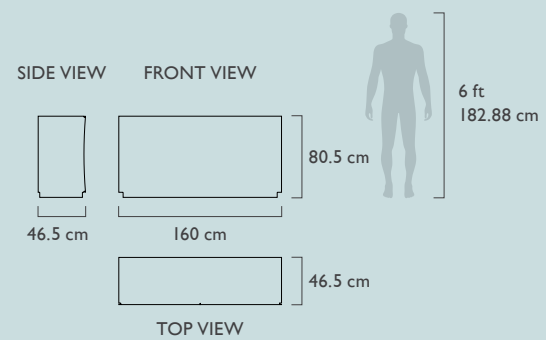

Collection **FOREST**  
 Recommended Use In a residence, hotel or commercial space  
 Description Bench  
 Dimension Width 124 cm  
 Depth 53 cm  
 Height 38 cm  
 Material Nautical Resin, Brass, Metal Support

Collection	<b>ANIMAGIC</b>
Recommended Use	In a residence, hotel or commercial space
Description	Cabinet
Dimension	Width 88 cm Depth 70 cm Height 216 cm
Material	Plywood, Brass, Resin

Co-created with Artefatto Design Studio

**Snow White | Kaizen**

THE  
**KAIZEN  
KABINET**

Collection **KAIZEN**  
 Recommended Use In a residence, hotel or commercial space  
 Description Cabinet  
 Dimension Width 160 cm  
 Depth 46.5 cm  
 Height 80.5 cm  
 Material Plywood, Metal

Collection	<b>STRINGS</b>
Recommended Use	In a residence, hotel or commercial space
Description	Coffee table
Dimension	Diameter 95 cm Height 30.5 cm
Material	Metal