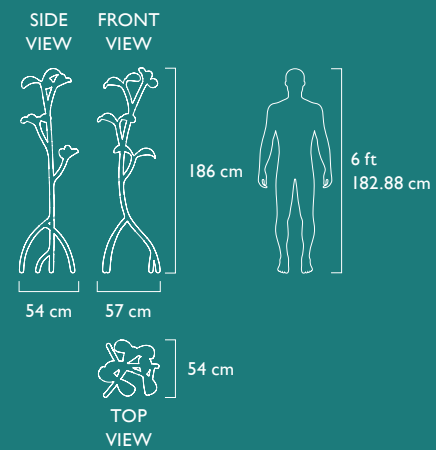

Collection	<b>FOREST</b>
Recommended Use	In a residence, hotel or commercial space
Description	Seat/Table
Dimension	Width 40 cm Depth 35.5 cm Height 44 cm
Material	Nautical Resin, Brass

## FOREST MIRROR

Forest Mirror is an arched mirror, and its frame has brass inlay resembling the beauty of natural wood.

Collection	<b>FOREST</b>
Recommended Use	In a residence, hotel or commercial space
Description	Mirror
Dimension	Width 60 cm Depth 5 cm Height 99 cm
Material	Nautical Resin, Brass, Plywood, Mirror

## FOREST DINING TABLE

Brass inlay resembles the natural beauty of wood on the top of Forest Dining Table, which is poised on a lovely handcrafted base with brass details.

Collection	<b>FOREST</b>
Recommended Use	In a residence, hotel or commercial space
Description	Dining Table
Dimension	Width 188 cm Depth 80 cm Height 74.5 cm
Material	Nautical Resin, Brass

# FOREST COAT HANGER

A fresh take on hanging up your coat! Forest Coat Hanger has beautifully “flowing” branches and leaves, bringing in a bit of nature.

Collection **FOREST**  
 Recommended Use In a residence, hotel or commercial space  
 Description Coat Hanger  
 Dimension Width 57 cm  
 Depth 54 cm  
 Height 186 cm  
 Material Brass