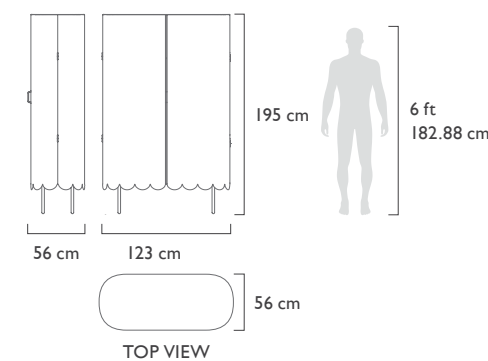

Collection	STRINGS
Recommended Use	For a luxury residence or hotel
Description	Cabinet
Dimension	Width 123 cm Depth 56 cm Height 195 cm
Material	Metal

SIDE VIEW FRONT VIEW