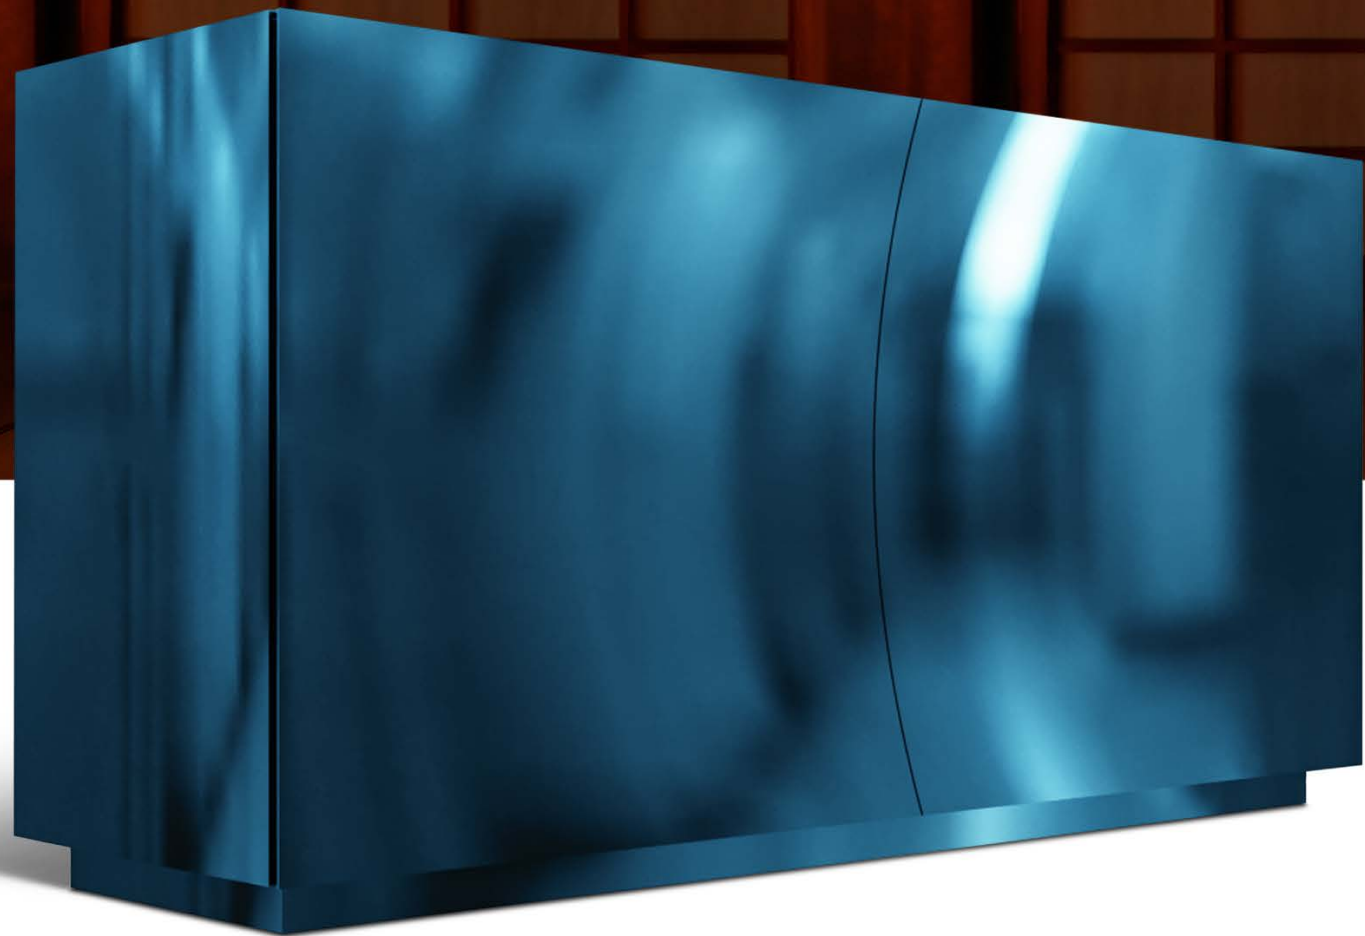

THE
**KAIZEN
KABINET**