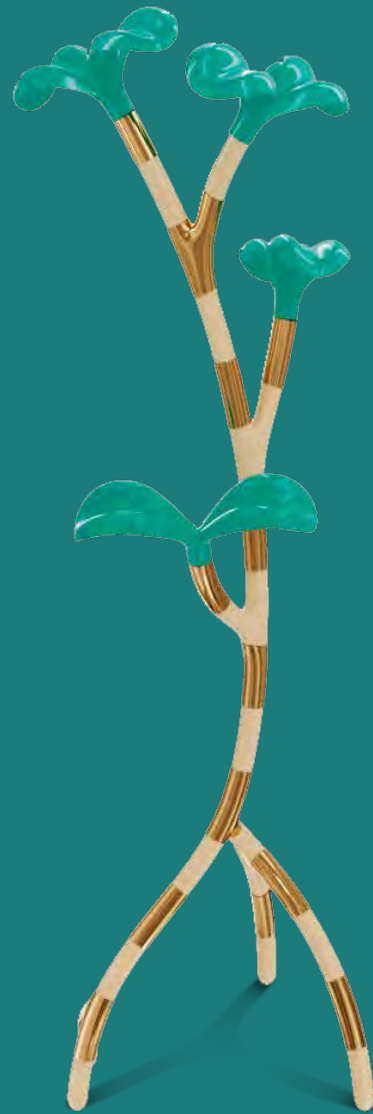

## FOREST MIRROR

Forest Mirror is an arched mirror, and its frame has brass inlay resembling the beauty of natural wood.

Collection	<b>FOREST</b>
Recommended Use	In a residence, hotel or commercial space
Description	Mirror
Dimension	Width 60 cm Depth 5 cm Height 99 cm
Material	Nautical Resin, Brass, Plywood, Mirror

## FOREST DINING TABLE

Brass inlay resembles the natural beauty of wood on the top of Forest Dining Table, which is poised on a lovely handcrafted base with brass details.

Collection	<b>FOREST</b>
Recommended Use	In a residence, hotel or commercial space
Description	Dining Table
Dimension	Width 188 cm Depth 80 cm Height 74.5 cm
Material	Nautical Resin, Brass

# FOREST COAT HANGER

A fresh take on hanging up your coat! Forest Coat Hanger has beautifully “flowing” branches and leaves, bringing in a bit of nature.

Collection **FOREST**  
 Recommended Use In a residence, hotel or commercial space  
 Description Coat Hanger  
 Dimension Width 57 cm  
 Depth 54 cm  
 Height 186 cm  
 Material Brass