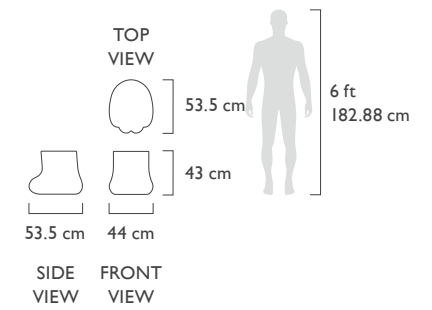

Collection **FOREST**  
 Recommended Use In a residence, hotel or commercial space  
 Description Bench  
 Dimension Width 124 cm  
 Depth 53 cm  
 Height 38 cm  
 Material Nautical Resin, Brass, Metal Support

## PAW STOOL

Resembling the paw of an animal, Paw Stool has the balance to be used with either side up as a seat or table!

Collection **FOREST**  
 Recommended Use In a residence, hotel or commercial space  
 Description Seat/Table  
 Dimension Width 44 cm  
 Depth 53.5 cm  
 Height 43 cm  
 Material Nautical Resin, Brass

## LOG STOOL

Log Stool has a playful form with brass and resin inlay. It can be used as a seat or a side table.

Collection	<b>FOREST</b>
Recommended Use	In a residence, hotel or commercial space
Description	Seat/Table
Dimension	Width 52 cm Depth 42.5 cm Height 43 cm
Material	Nautical Resin, Brass

Collection	<b>FOREST</b>
Recommended Use	In a residence, hotel or commercial space
Description	Seat/Table
Dimension	Width 40 cm Depth 35.5 cm Height 44 cm
Material	Nautical Resin, Brass