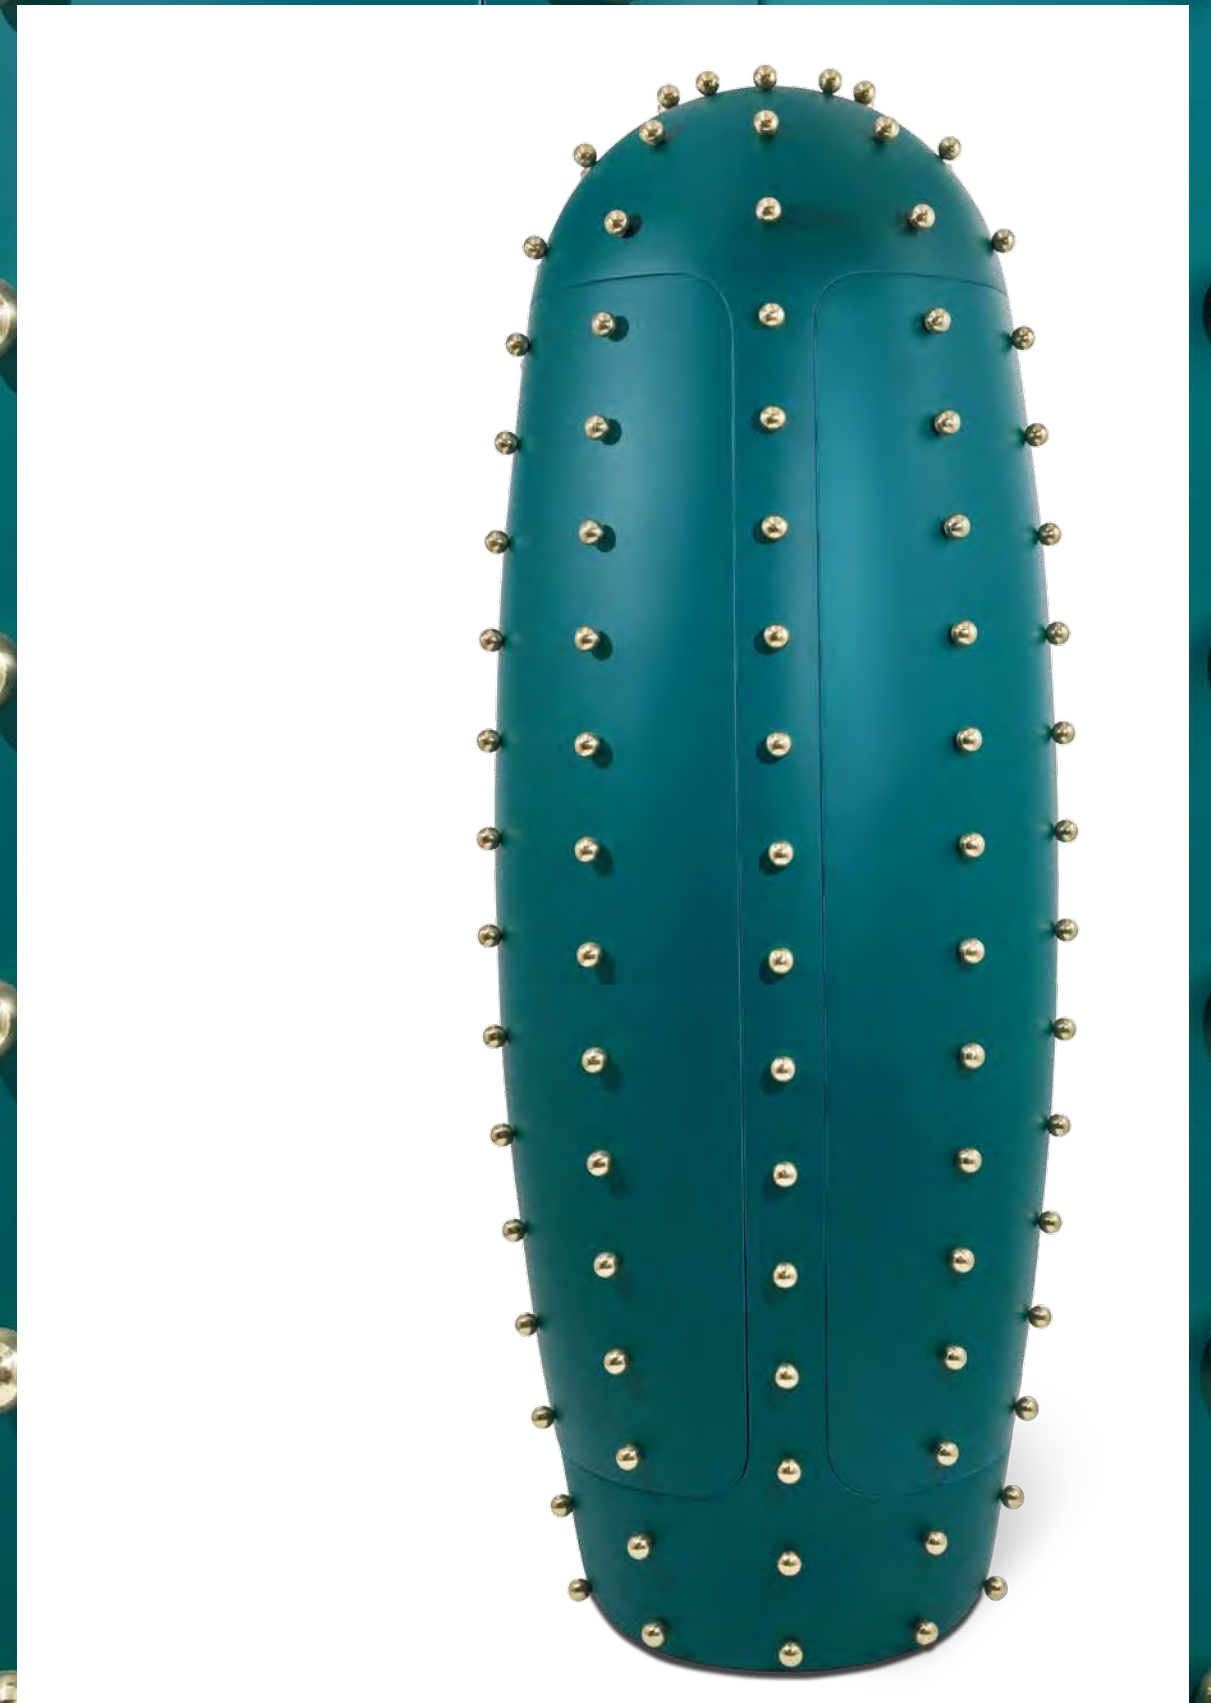

OASIS CABINET

Oasis Cabinet is a novel deep green cabinet with pale blue interiors. It is covered in gleaming brass spheres reminiscent of thorns on a succulent cactus.

Collection	OASIS
Recommended Use	For a luxury residence, hotel or a commercial space
Description	Cabinet
Dimension	Diameter 76 cm Height 193 cm
Material	MDF, Plywood, Brass