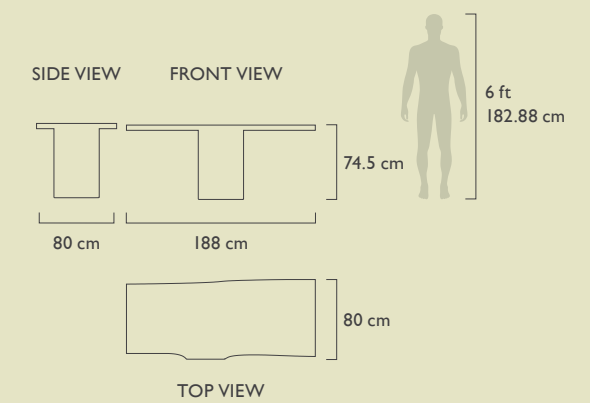

Collection **FOREST**  
 Recommended Use In a residence, hotel or commercial space  
 Description Bench  
 Dimension Width 124 cm  
 Depth 53 cm  
 Height 38 cm  
 Material Nautical Resin, Brass, Metal Support

Collection	<b>FOREST</b>
Recommended Use	In a residence, hotel or commercial space
Description	Seat/Table
Dimension	Width 40 cm Depth 35.5 cm Height 44 cm
Material	Nautical Resin, Brass

## FOREST MIRROR

Forest Mirror is an arched mirror, and its frame has brass inlay resembling the beauty of natural wood.

Collection	<b>FOREST</b>
Recommended Use	In a residence, hotel or commercial space
Description	Mirror
Dimension	Width 60 cm Depth 5 cm Height 99 cm
Material	Nautical Resin, Brass, Plywood, Mirror

## FOREST DINING TABLE

Brass inlay resembles the natural beauty of wood on the top of Forest Dining Table, which is poised on a lovely handcrafted base with brass details.

Collection	<b>FOREST</b>
Recommended Use	In a residence, hotel or commercial space
Description	Dining Table
Dimension	Width 188 cm Depth 80 cm Height 74.5 cm
Material	Nautical Resin, Brass