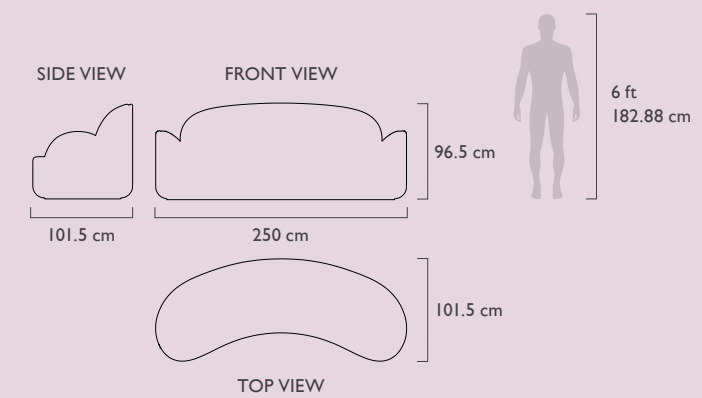

## STRINGS BEAUTY TABLE GOLD BLACK

Strings Beauty Table Gold Black is a vanity table with a surprising form - its circular metal drawers with a large mirror look stunning with the Strings Pouffe.

Collection	<b>STRINGS</b>
Recommended Use	In a residence, hotel or commercial space
Description	Vanity Table
Dimension	Width 69 cm Depth 32 cm Height 142.5 cm
Material	Metal, Mirror, Resin

## STRINGS POUFFE GOLD BLACK

Strings Pouffe Gold Black is a small, pretty seat with gold steel lace around it and can be matched with the exquisite Strings Beauty Table.

Collection	<b>STRINGS</b>
Recommended Use	In a residence, hotel or commercial space
Description	Pouffe
Dimension	Diameter 30 cm Height 45 cm
Material	Plywood, Foam, Metal, Velvet

## STRINGS SOFA PLUM

Strings Sofa Plum is an elegant and ergonomically perfect three seater sofa, with gorgeous curves.

Collection	<b>STRINGS</b>
Recommended Use	In a residence, hotel or commercial space
Description	Sofa
Dimension	Width 250 cm    Depth 101.5 cm    Height 96.5 cm
Material	Foam, Wood, Velvet

Collection	<b>STRINGS</b>
Recommended Use	In a residence, hotel or commercial space
Description	Coffee table
Dimension	Diameter 95 cm Height 30.5 cm
Material	Metal