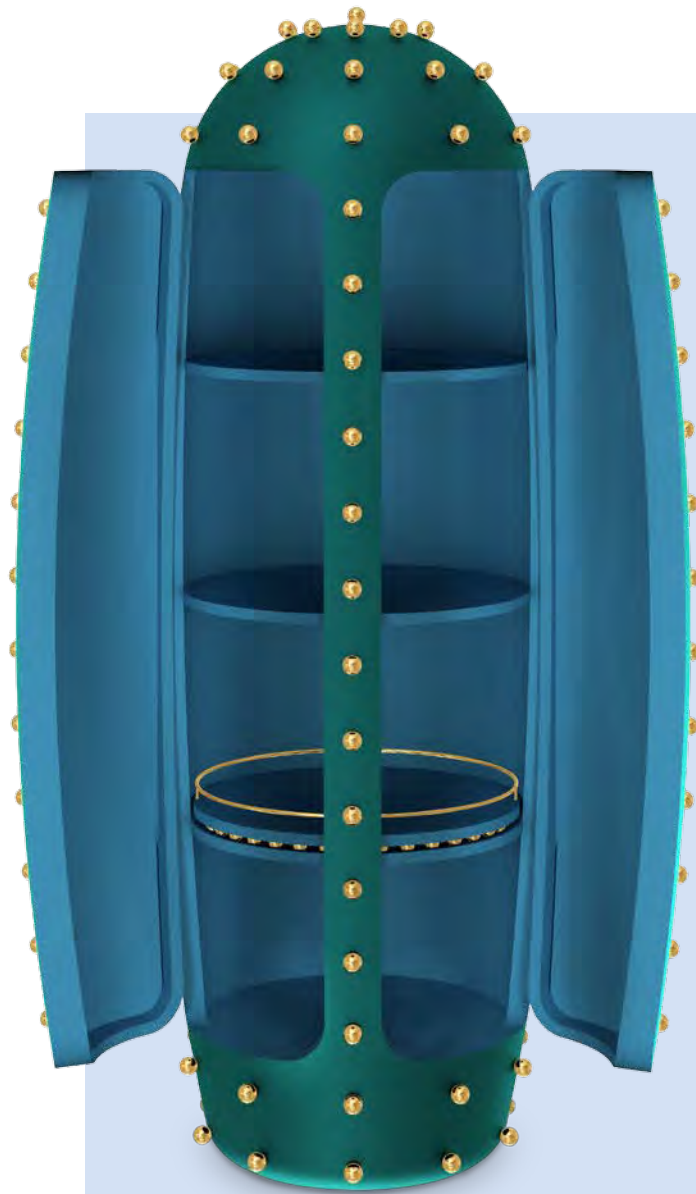

## OASIS SIDEBOARD

The gleaming brass spheres on the Oasis Sideboard is reminiscent of a marvellous white succulent. It has a brass top and pale blue interiors.

Collection	<b>OASIS</b>
Recommended Use	In a residence, hotel or commercial space
Description	Cabinet
Dimension	Width 183 cm Depth 60 cm Height 92 cm
Material	MDF, Plywood, Brass

# OASIS MIRROR

Oasis Mirror is exquisite in its form with rich gleaming brass balls and houses magical infinite light reflections within.

Collection	<b>OASIS</b>
Recommended Use	In a residence, hotel or commercial space
Description	Mirror
Dimension	Diameter 83 cm Depth 13 cm
Material	MDF, Plywood, Brass Mirror, LED light