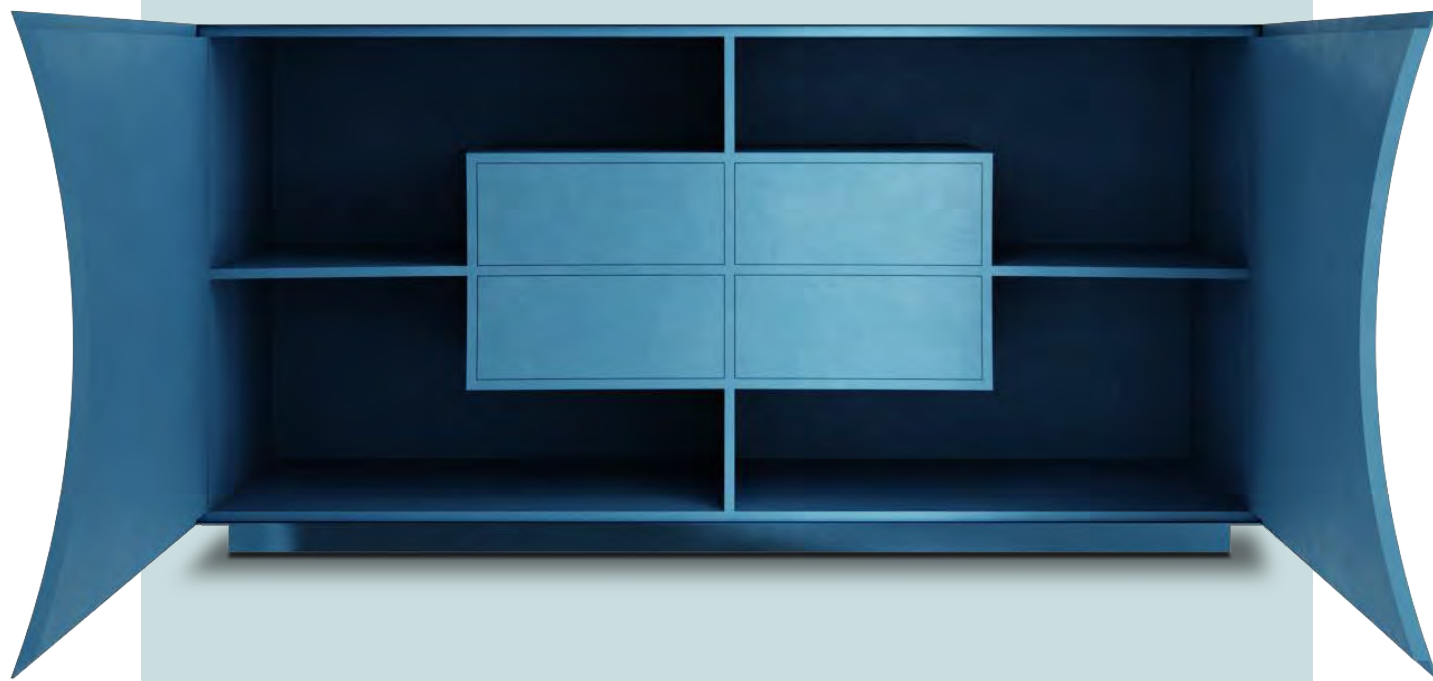

Co-created with Artefatto Design Studio

**Snow White | Kaizen**

THE  
**KAIZEN  
KABINET**

Collection **KAIZEN**  
 Recommended Use In a residence, hotel or commercial space  
 Description Cabinet  
 Dimension Width 160 cm  
 Depth 46.5 cm  
 Height 80.5 cm  
 Material Plywood, Metal