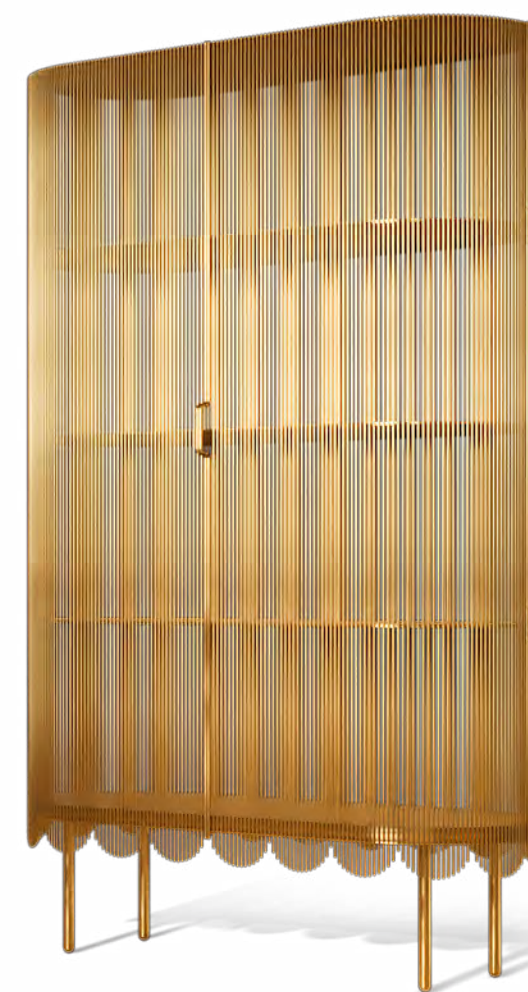

STRINGS CABINET GOLD

Strings Cabinet Gold is a tall metal cabinet made of multiple steel “strings” with a lace-like edge to make an elegant storage cabinet.