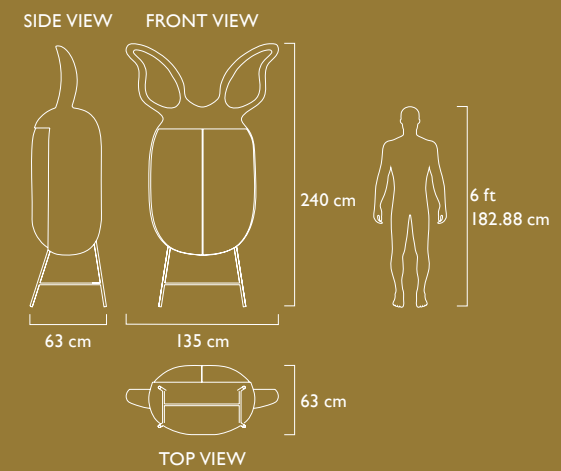

Collection **FOREST**  
 Recommended Use In a residence, hotel or commercial space  
 Description Bench  
 Dimension Width 124 cm  
 Depth 53 cm  
 Height 38 cm  
 Material Nautical Resin, Brass, Metal Support

Collection	<b>FOREST</b>
Recommended Use	In a residence, hotel or commercial space
Description	Seat/Table
Dimension	Width 40 cm Depth 35.5 cm Height 44 cm
Material	Nautical Resin, Brass

Collection	<b>ANIMAGIC</b>
Recommended Use	In a residence, hotel or commercial space
Description	Cabinet
Dimension	Width 88 cm Depth 70 cm Height 216 cm
Material	Plywood, Brass, Resin

## MIMI CABINET

The Mimi is a plump white cabinet with giant ears and tall dainty legs, enhanced with rich brass trims to add opulence.

Collection	<b>ANIMAGIC</b>
Recommended Use	In a residence, hotel or a commercial space
Description	Cabinet
Dimension	Width 135 cm Depth 63 cm Height 240 cm
Material	Plywood, Brass