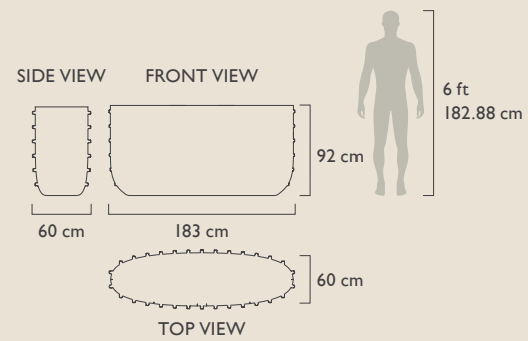

Collection **FOREST**  
 Recommended Use In a residence, hotel or commercial space  
 Description Bench  
 Dimension Width 124 cm  
 Depth 53 cm  
 Height 38 cm  
 Material Nautical Resin, Brass, Metal Support

Collection	<b>FOREST</b>
Recommended Use	In a residence, hotel or commercial space
Description	Seat/Table
Dimension	Width 40 cm Depth 35.5 cm Height 44 cm
Material	Nautical Resin, Brass

## OASIS SIDEBOARD

The gleaming brass spheres on the Oasis Sideboard is reminiscent of a marvellous white succulent. It has a brass top and pale blue interiors.

Collection	<b>OASIS</b>
Recommended Use	In a residence, hotel or commercial space
Description	Cabinet
Dimension	Width 183 cm Depth 60 cm Height 92 cm
Material	MDF, Plywood, Brass

Collection	<b>STRINGS</b>
Recommended Use	In a residence, hotel or commercial space
Description	Coffee table
Dimension	Diameter 95 cm Height 30.5 cm
Material	Metal