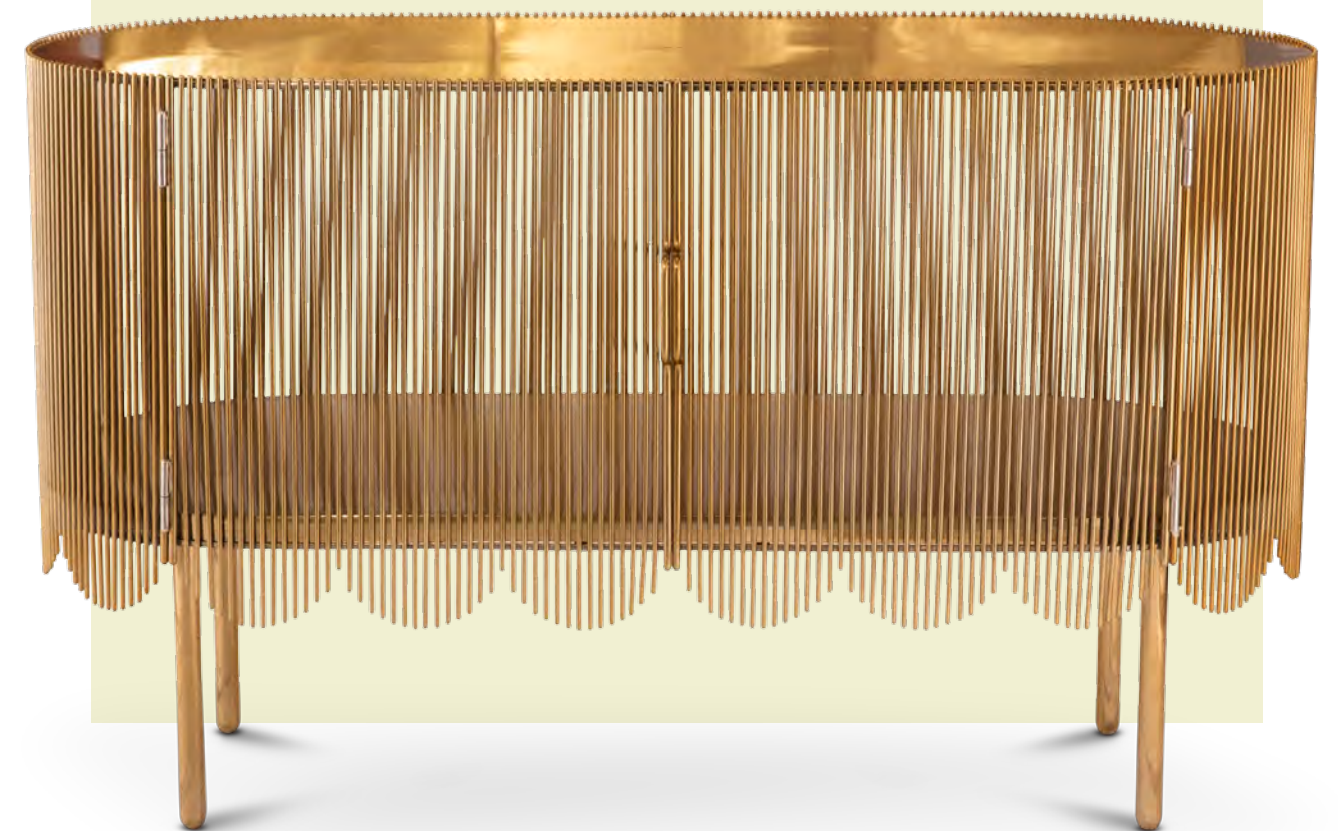

## STRINGS CABINET GOLD

Strings Cabinet Gold is a tall metal cabinet made of multiple steel “strings” with a lace-like edge to make an elegant storage cabinet.

Collection	<b>STRINGS</b>
Recommended Use	For a luxury residence or hotel
Description	Cabinet
Dimension	Width 123 cm Depth 56 cm Height 195 cm
Material	Metal

SIDE VIEW FRONT VIEW

## STRINGS CREDENZA

Strings Credenza is a metal cabinet made of multiple steel "strings" with a lace-like edge to make an elegant side board.

Collection	<b>STRINGS</b>
Recommended Use	In a residence, hotel or commercial space
Description	Sideboard
Dimension	Width 123 cm    Depth 56 cm    Height 74 cm
Material	Metal

Collection	<b>STRINGS</b>
Recommended Use	In a residence, hotel or commercial space
Description	Coffee table
Dimension	Diameter 95 cm Height 30.5 cm
Material	Metal