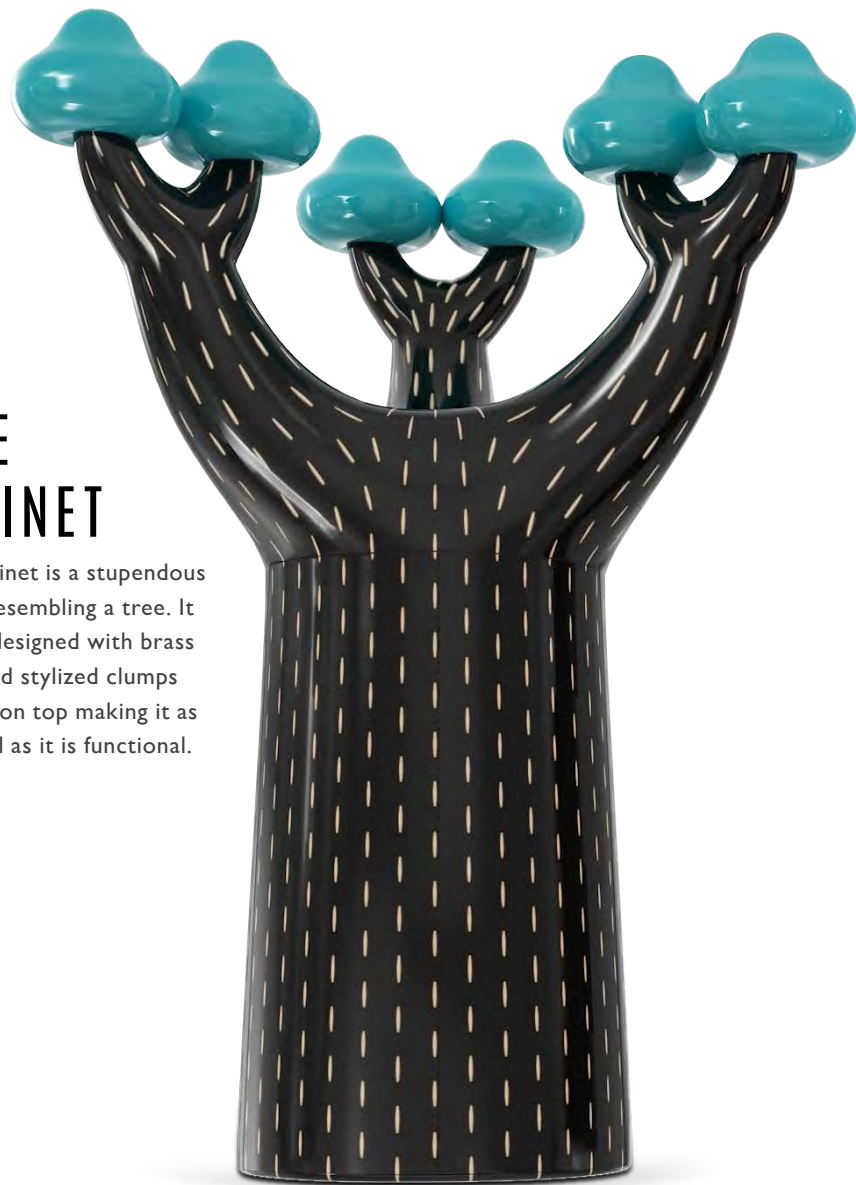

TREE CABINET

Tree Cabinet is a stupendous cabinet resembling a tree. It is richly designed with brass details and stylized clumps of leaves on top making it as sculptural as it is functional.