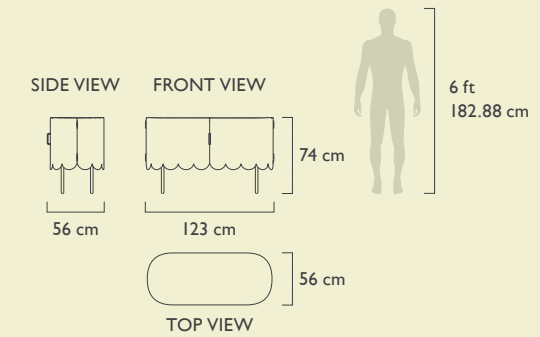

## STRINGS BEAUTY TABLE GOLD BLACK

Strings Beauty Table Gold Black is a vanity table with a surprising form - its circular metal drawers with a large mirror look stunning with the Strings Pouffe.

Collection	<b>STRINGS</b>
Recommended Use	In a residence, hotel or commercial space
Description	Vanity Table
Dimension	Width 69 cm Depth 32 cm Height 142.5 cm
Material	Metal, Mirror, Resin

## STRINGS SOFA PLUM

Strings Sofa Plum is an elegant and ergonomically perfect three seater sofa, with gorgeous curves.

Collection	<b>STRINGS</b>
Recommended Use	In a residence, hotel or commercial space
Description	Sofa
Dimension	Width 250 cm    Depth 101.5 cm    Height 96.5 cm
Material	Foam, Wood, Velvet

SIDE VIEW FRONT VIEW

Collection	<b>STRINGS</b>
Recommended Use	In a residence, hotel or commercial space
Description	Coffee table
Dimension	Diameter 95 cm Height 30.5 cm
Material	Metal