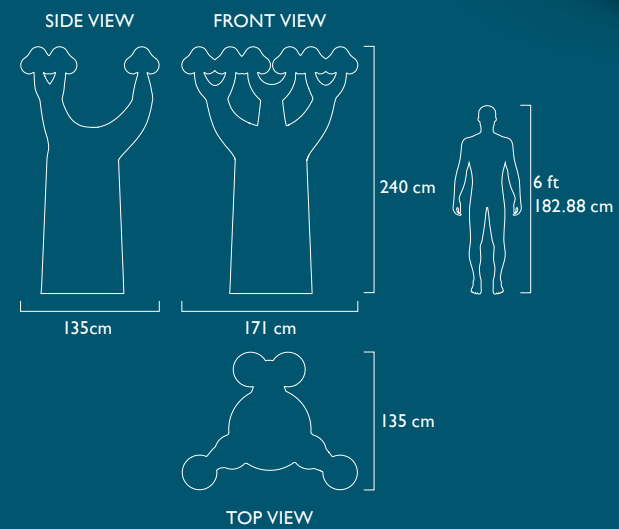

Collection **FOREST**  
 Recommended Use In a residence, hotel or commercial space  
 Description Bench  
 Dimension Width 124 cm  
 Depth 53 cm  
 Height 38 cm  
 Material Nautical Resin, Brass, Metal Support

## LOG STOOL

Log Stool has a playful form with brass and resin inlay. It can be used as a seat or a side table.

Collection	<b>FOREST</b>
Recommended Use	In a residence, hotel or commercial space
Description	Seat/Table
Dimension	Width 52 cm Depth 42.5 cm Height 43 cm
Material	Nautical Resin, Brass

Collection	<b>FOREST</b>
Recommended Use	In a residence, hotel or commercial space
Description	Seat/Table
Dimension	Width 40 cm Depth 35.5 cm Height 44 cm
Material	Nautical Resin, Brass

## FOREST MIRROR

Forest Mirror is an arched mirror, and its frame has brass inlay resembling the beauty of natural wood.

Collection	<b>FOREST</b>
Recommended Use	In a residence, hotel or commercial space
Description	Mirror
Dimension	Width 60 cm Depth 5 cm Height 99 cm
Material	Nautical Resin, Brass, Plywood, Mirror