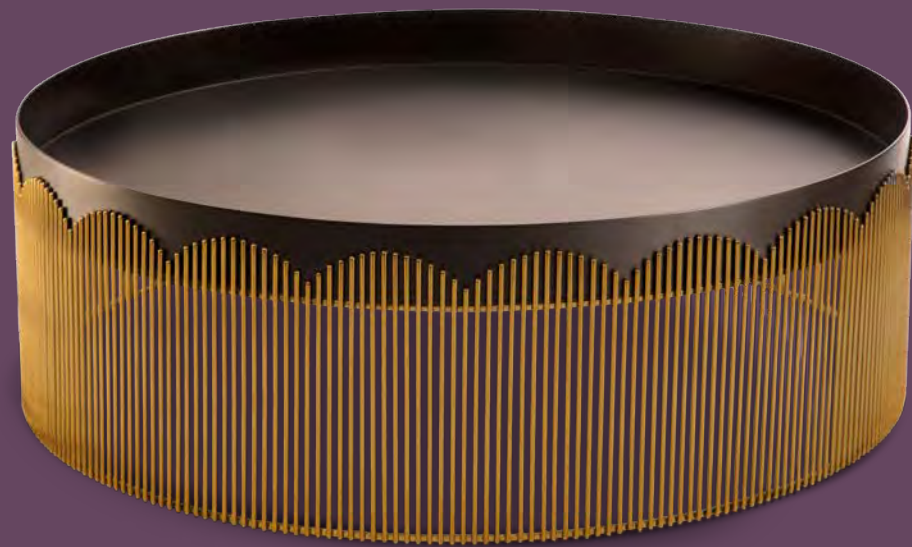

## STRINGS CREDENZA

Strings Credenza is a metal cabinet made of multiple steel "strings" with a lace-like edge to make an elegant side board.

Collection	<b>STRINGS</b>
Recommended Use	In a residence, hotel or commercial space
Description	Sideboard
Dimension	Width 123 cm    Depth 56 cm    Height 74 cm
Material	Metal

Collection	<b>STRINGS</b>
Recommended Use	In a residence, hotel or commercial space
Description	Coffee table
Dimension	Diameter 95 cm Height 30.5 cm
Material	Metal