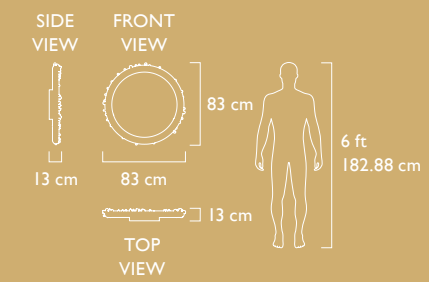

Collection **FOREST**  
 Recommended Use In a residence, hotel or commercial space  
 Description Bench  
 Dimension Width 124 cm  
 Depth 53 cm  
 Height 38 cm  
 Material Nautical Resin, Brass, Metal Support

## OASIS SIDEBOARD

The gleaming brass spheres on the Oasis Sideboard is reminiscent of a marvellous white succulent. It has a brass top and pale blue interiors.

Collection	<b>OASIS</b>
Recommended Use	In a residence, hotel or commercial space
Description	Cabinet
Dimension	Width 183 cm Depth 60 cm Height 92 cm
Material	MDF, Plywood, Brass

# OASIS MIRROR

Oasis Mirror is exquisite in its form with rich gleaming brass balls and houses magical infinite light reflections within.

Collection	<b>OASIS</b>
Recommended Use	In a residence, hotel or commercial space
Description	Mirror
Dimension	Diameter 83 cm Depth 13 cm
Material	MDF, Plywood, Brass Mirror, LED light

Collection	<b>STRINGS</b>
Recommended Use	In a residence, hotel or commercial space
Description	Coffee table
Dimension	Diameter 95 cm Height 30.5 cm
Material	Metal