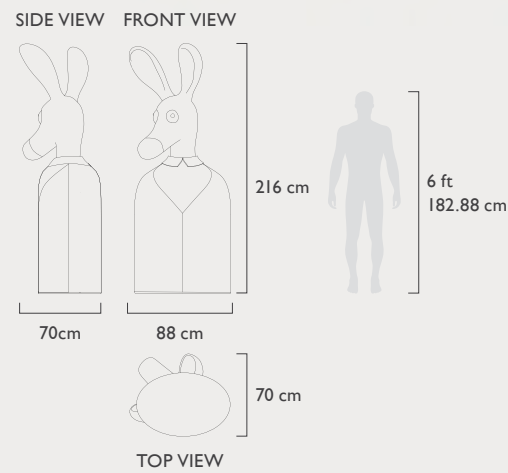

Collection **FOREST**  
 Recommended Use In a residence, hotel or commercial space  
 Description Bench  
 Dimension Width 124 cm  
 Depth 53 cm  
 Height 38 cm  
 Material Nautical Resin, Brass, Metal Support

Collection	<b>FOREST</b>
Recommended Use	In a residence, hotel or commercial space
Description	Seat/Table
Dimension	Width 40 cm Depth 35.5 cm Height 44 cm
Material	Nautical Resin, Brass

Collection **I DANZATORI**  
Recommended Use In a residence, hotel or commercial space  
Description Cabinet  
Dimension Width 96.5 cm  
Depth 74 cm  
Height 200 cm  
Material Plywood, Nautical Resin

Collection	<b>ANIMAGIC</b>
Recommended Use	In a residence, hotel or commercial space
Description	Cabinet
Dimension	Width 88 cm Depth 70 cm Height 216 cm
Material	Plywood, Brass, Resin