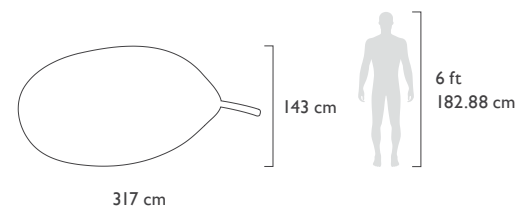

LEAF RUG

Leaf Rug is an elegant rug in a splash of colours with a playful shape. It can liven up any interior space.

Collection	FOREST
Recommended Use	In a residence, hotel or commercial space
Description	Rug
Dimension	Width 143 cm Length 317 cm
Material	Premium New Zealand Wool