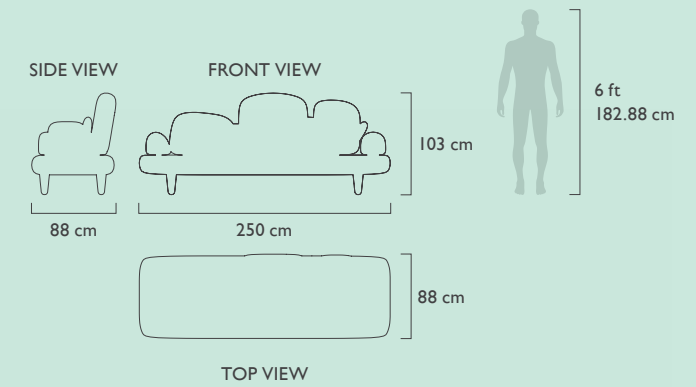

Collection **FOREST**  
 Recommended Use In a residence, hotel or commercial space  
 Description Bench  
 Dimension Width 124 cm  
 Depth 53 cm  
 Height 38 cm  
 Material Nautical Resin, Brass, Metal Support

## PAW STOOL

Resembling the paw of an animal, Paw Stool has the balance to be used with either side up as a seat or table!

Collection **FOREST**  
 Recommended Use In a residence, hotel or commercial space  
 Description Seat/Table  
 Dimension Width 44 cm  
 Depth 53.5 cm  
 Height 43 cm  
 Material Nautical Resin, Brass

## LOG STOOL

Log Stool has a playful form with brass and resin inlay. It can be used as a seat or a side table.

Collection	<b>FOREST</b>
Recommended Use	In a residence, hotel or commercial space
Description	Seat/Table
Dimension	Width 52 cm Depth 42.5 cm Height 43 cm
Material	Nautical Resin, Brass

Collection	<b>FOREST</b>
Recommended Use	In a residence, hotel or commercial space
Description	Seat/Table
Dimension	Width 40 cm Depth 35.5 cm Height 44 cm
Material	Nautical Resin, Brass