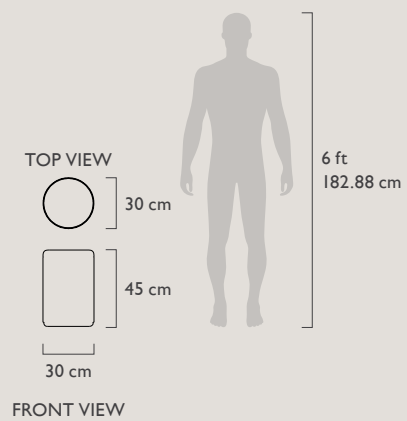

STRINGS POUFFE GOLD BLACK

Strings Pouffe Gold Black is a small, pretty seat with gold steel lace around it and can be matched with the exquisite Strings Beauty Table.

Collection	STRINGS
Recommended Use	In a residence, hotel or commercial space
Description	Pouffe
Dimension	Diameter 30 cm Height 45 cm
Material	Plywood, Foam, Metal, Velvet