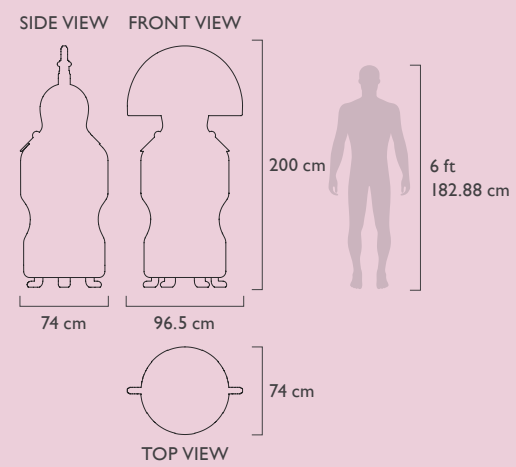

Collection **FOREST**  
 Recommended Use In a residence, hotel or commercial space  
 Description Bench  
 Dimension Width 124 cm  
 Depth 53 cm  
 Height 38 cm  
 Material Nautical Resin, Brass, Metal Support

Collection	<b>FOREST</b>
Recommended Use	In a residence, hotel or commercial space
Description	Seat/Table
Dimension	Width 40 cm Depth 35.5 cm Height 44 cm
Material	Nautical Resin, Brass

## FOREST MIRROR

Forest Mirror is an arched mirror, and its frame has brass inlay resembling the beauty of natural wood.

Collection	<b>FOREST</b>
Recommended Use	In a residence, hotel or commercial space
Description	Mirror
Dimension	Width 60 cm Depth 5 cm Height 99 cm
Material	Nautical Resin, Brass, Plywood, Mirror

Collection **I DANZATORI**  
Recommended Use In a residence, hotel or commercial space  
Description Cabinet  
Dimension Width 96.5 cm  
Depth 74 cm  
Height 200 cm  
Material Plywood, Nautical Resin