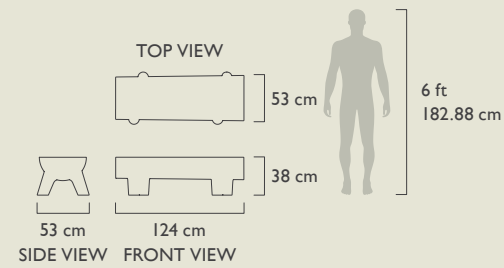

## FOREST CHAIR

Forest Chair is a luxurious, pop chair, a conversation piece in any space. It is covered in brass "fur" and "wood grains" with magical tree tops surrounding it.

Collection	<b>FOREST</b>
Recommended Use	In a residence, hotel or commercial space
Description	Chair
Dimension	Width 115 cm Depth 132 cm Height 178 cm
Material	Nautical Resin, Brass

Collection **FOREST**  
 Recommended Use In a residence, hotel or commercial space  
 Description Bench  
 Dimension Width 124 cm  
 Depth 53 cm  
 Height 38 cm  
 Material Nautical Resin, Brass, Metal Support

Collection	<b>FOREST</b>
Recommended Use	In a residence, hotel or commercial space
Description	Seat/Table
Dimension	Width 40 cm Depth 35.5 cm Height 44 cm
Material	Nautical Resin, Brass