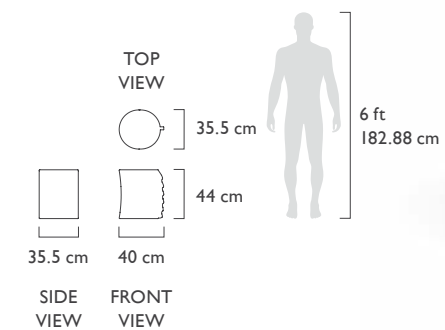

Collection **FOREST**  
 Recommended Use In a residence, hotel or commercial space  
 Description Bench  
 Dimension Width 124 cm  
 Depth 53 cm  
 Height 38 cm  
 Material Nautical Resin, Brass, Metal Support

## PAW STOOL

Resembling the paw of an animal, Paw Stool has the balance to be used with either side up as a seat or table!

Collection **FOREST**  
 Recommended Use In a residence, hotel or commercial space  
 Description Seat/Table  
 Dimension Width 44 cm  
 Depth 53.5 cm  
 Height 43 cm  
 Material Nautical Resin, Brass

## LOG STOOL

Log Stool has a playful form with brass and resin inlay. It can be used as a seat or a side table.

Collection	<b>FOREST</b>
Recommended Use	In a residence, hotel or commercial space
Description	Seat/Table
Dimension	Width 52 cm Depth 42.5 cm Height 43 cm
Material	Nautical Resin, Brass

Collection	<b>FOREST</b>
Recommended Use	In a residence, hotel or commercial space
Description	Seat/Table
Dimension	Width 40 cm Depth 35.5 cm Height 44 cm
Material	Nautical Resin, Brass