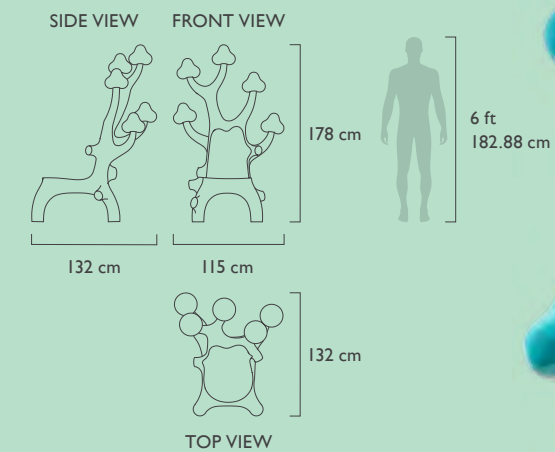

## LEAF RUG

Leaf Rug is an elegant rug in a splash of colours with a playful shape. It can liven up any interior space.

Collection	<b>FOREST</b>
Recommended Use	In a residence, hotel or commercial space
Description	Rug
Dimension	Width 143 cm Length 317 cm
Material	Premium New Zealand Wool

## FOREST CHAIR

Forest Chair is a luxurious, pop chair, a conversation piece in any space. It is covered in brass "fur" and "wood grains" with magical tree tops surrounding it.

Collection	<b>FOREST</b>
Recommended Use	In a residence, hotel or commercial space
Description	Chair
Dimension	Width 115 cm Depth 132 cm Height 178 cm
Material	Nautical Resin, Brass

Collection **FOREST**  
 Recommended Use In a residence, hotel or commercial space  
 Description Bench  
 Dimension Width 124 cm  
 Depth 53 cm  
 Height 38 cm  
 Material Nautical Resin, Brass, Metal Support

## PAW STOOL

Resembling the paw of an animal, Paw Stool has the balance to be used with either side up as a seat or table!

Collection **FOREST**  
 Recommended Use In a residence, hotel or commercial space  
 Description Seat/Table  
 Dimension Width 44 cm  
 Depth 53.5 cm  
 Height 43 cm  
 Material Nautical Resin, Brass