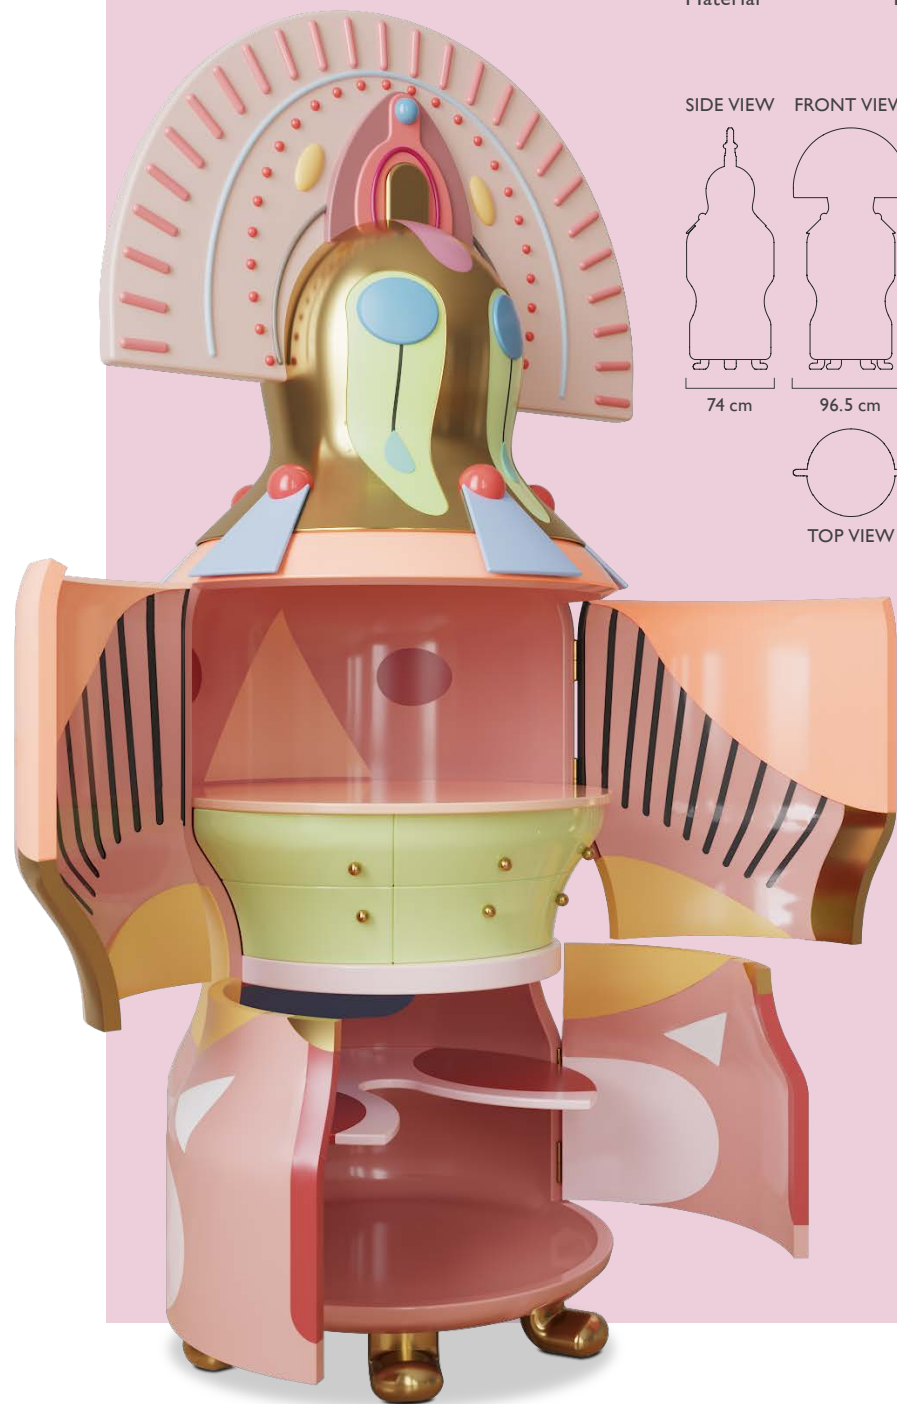

Collection **I DANZATORI**
Recommended Use In a residence, hotel or commercial space
Description Cabinet
Dimension Width 96.5 cm
Depth 74 cm
Height 200 cm
Material Plywood, Nautical Resin