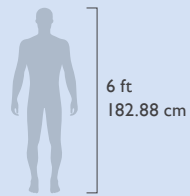

Collection	OASIS
Recommended Use	For a luxury residence, hotel or a commercial space
Description	Cabinet
Dimension	Diameter 76 cm Height 193 cm
Material	MDF, Plywood, Brass