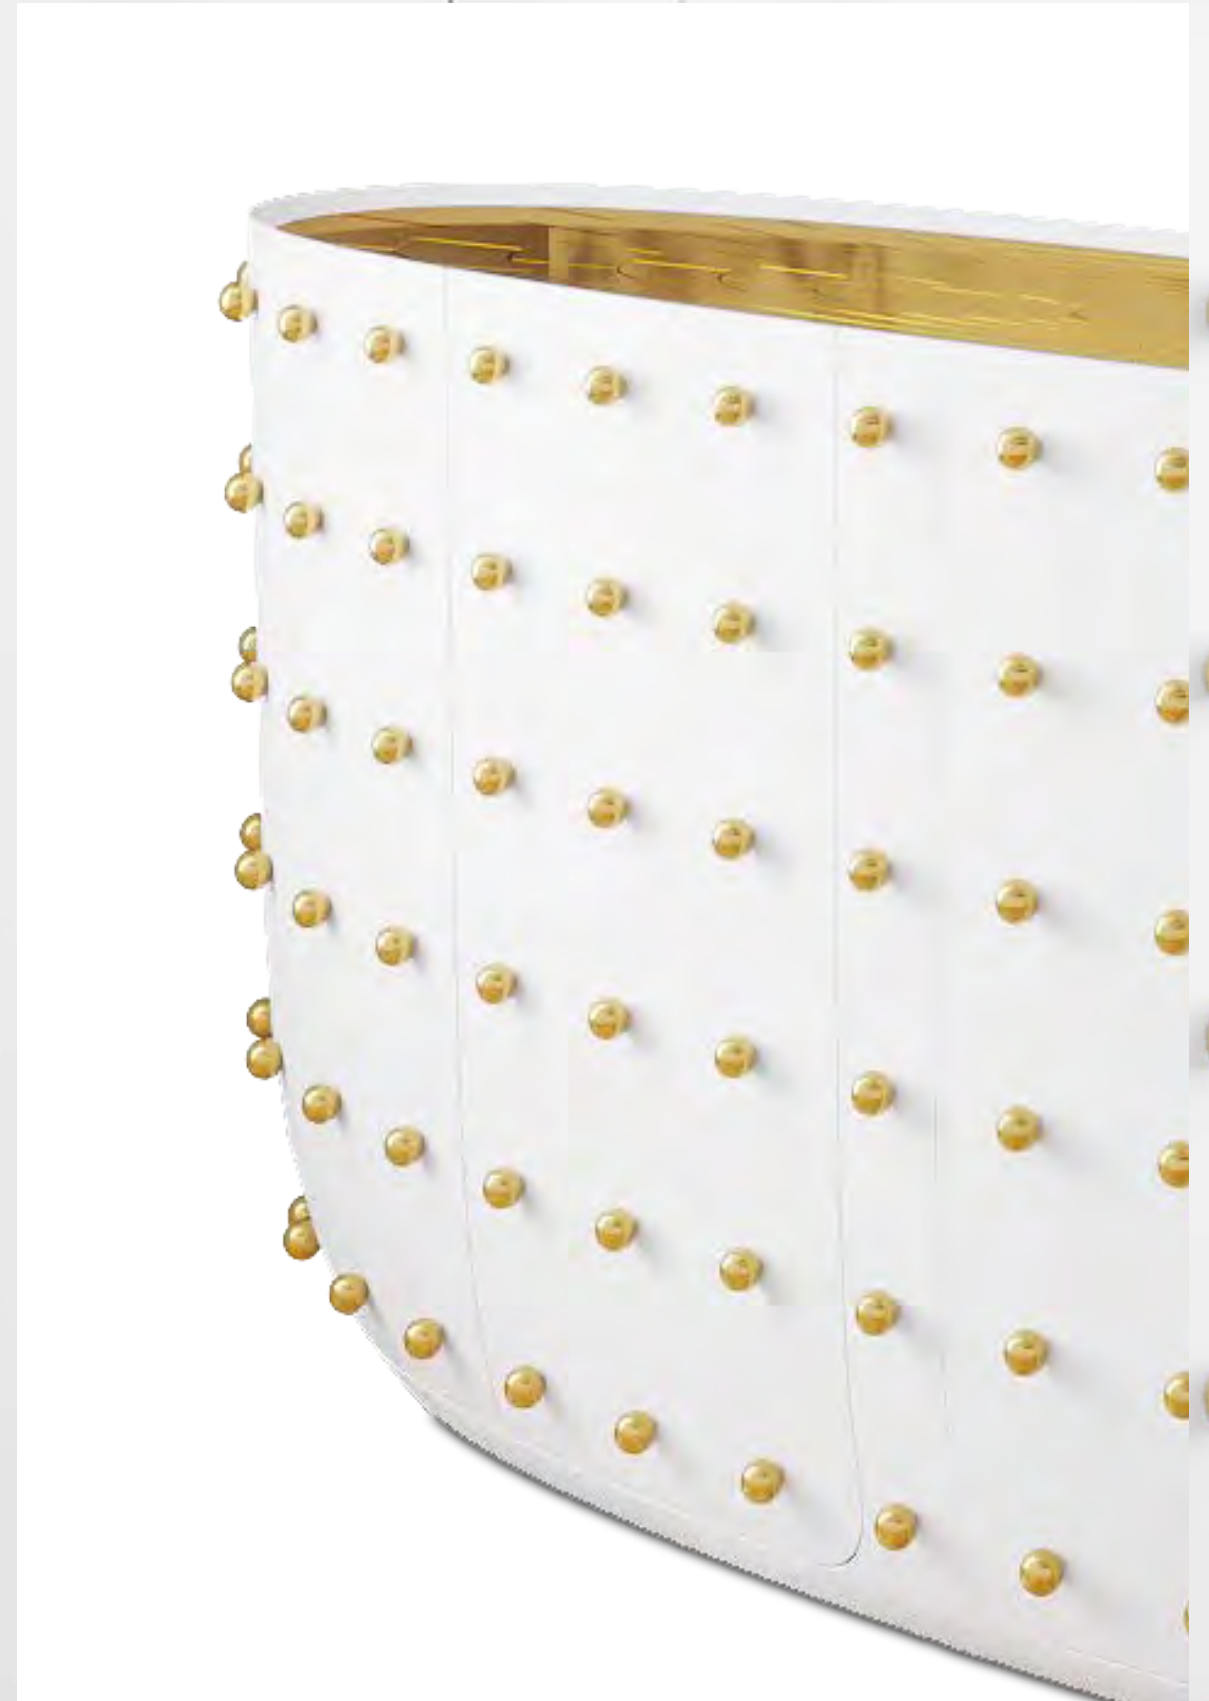

## OASIS SIDEBOARD

The gleaming brass spheres on the Oasis Sideboard is reminiscent of a marvellous white succulent. It has a brass top and pale blue interiors.

Collection	<b>OASIS</b>
Recommended Use	In a residence, hotel or commercial space
Description	Cabinet
Dimension	Width 183 cm Depth 60 cm Height 92 cm
Material	MDF, Plywood, Brass

# OASIS MIRROR

Oasis Mirror is exquisite in its form with rich gleaming brass balls and houses magical infinite light reflections within.

Collection	<b>OASIS</b>
Recommended Use	In a residence, hotel or commercial space
Description	Mirror
Dimension	Diameter 83 cm Depth 13 cm
Material	MDF, Plywood, Brass Mirror, LED light