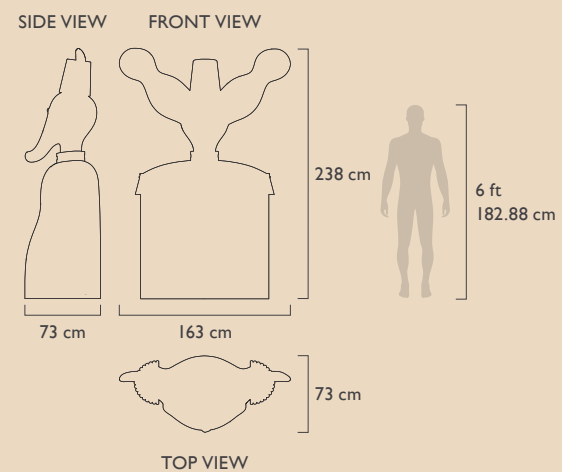

Collection **FOREST**  
 Recommended Use In a residence, hotel or commercial space  
 Description Bench  
 Dimension Width 124 cm  
 Depth 53 cm  
 Height 38 cm  
 Material Nautical Resin, Brass, Metal Support

Collection	<b>ANIMAGIC</b>
Recommended Use	In a residence, hotel or commercial space
Description	Cabinet
Dimension	Width 88 cm Depth 70 cm Height 216 cm
Material	Plywood, Brass, Resin

## MIMI CABINET

The Mimi is a plump white cabinet with giant ears and tall dainty legs, enhanced with rich brass trims to add opulence.

Collection	<b>ANIMAGIC</b>
Recommended Use	In a residence, hotel or a commercial space
Description	Cabinet
Dimension	Width 135 cm Depth 63 cm Height 240 cm
Material	Plywood, Brass

## ELIE CABINET

Elie Cabinet, the grand elephant with a lovable brass head and a smart uniform. It opens up as a fantastic sculptural cabinet.

Collection	<b>ANIMAGIC</b>
Recommended Use	In a residence, hotel or commercial space
Description	Cabinet
Dimension	Width 163 cm Depth 73 cm Height 238 cm
Material	Plywood, Brass