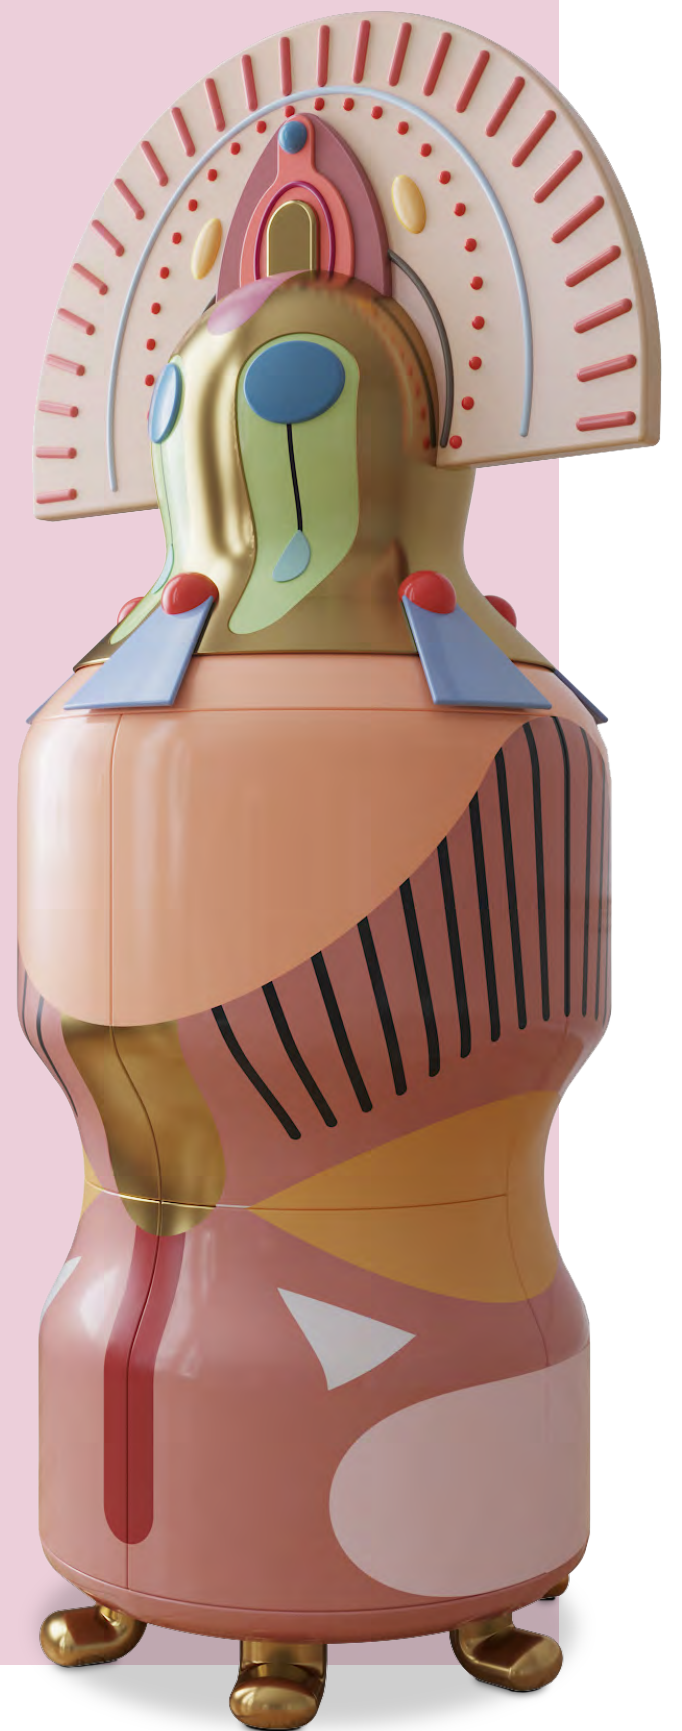

CHHAU DONNA CABINET

Splendid in a riot of colours this cabinet is inspired by the female Chhau dancers of India. Italian contemporary forms and exquisite craftsmanship define this sculptural creation.