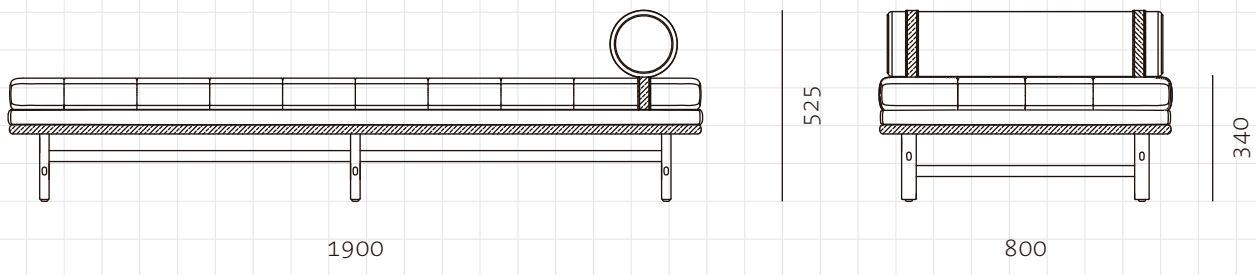

SW Daybed

CODE
DIMENSIONS

SW-B110
W1900 x D800 x H525mm
Seating height: 340mm

NET WEIGHT
ENVIRONMENT
MATERIALS

38.50 kg
Indoor
Solid wood base, upholstery, leather straps

*Please refer to website or contact your local representative for complete material swatches.

SHIPPING

Package	Assembled		
Package Qty	1 pcs/box		
Packaging	Measurement (mm)	Volume (cbm)	Gross Weight (kg)
FCL	W1965 x D865 x H423	0.72	46.19
LCL/AIR	W1985 x D885 x H518	0.91	66.60