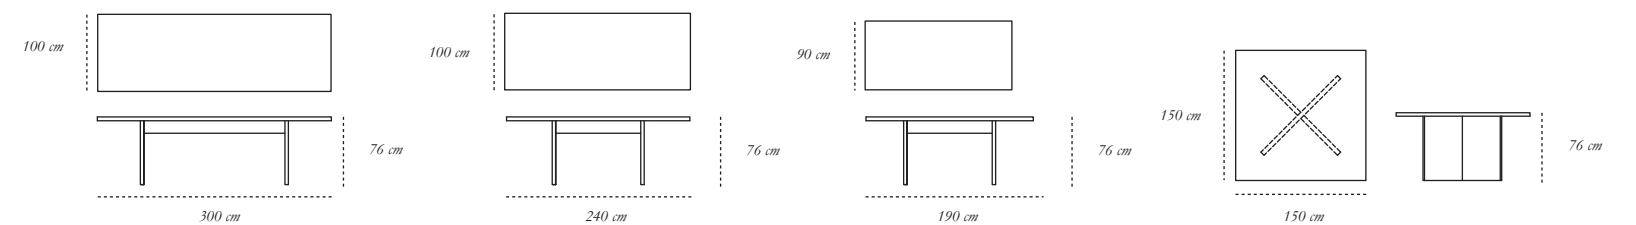

NESSO DINING TABLE

colours Beige Grey Mint

description Dining Table

material MDF, Plywood, Brass, Resin Inlay