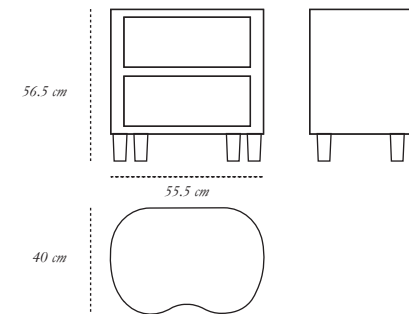

THE KID

description Bedside Table

material MDF, Plywood, Teakwood and Resin Inlay