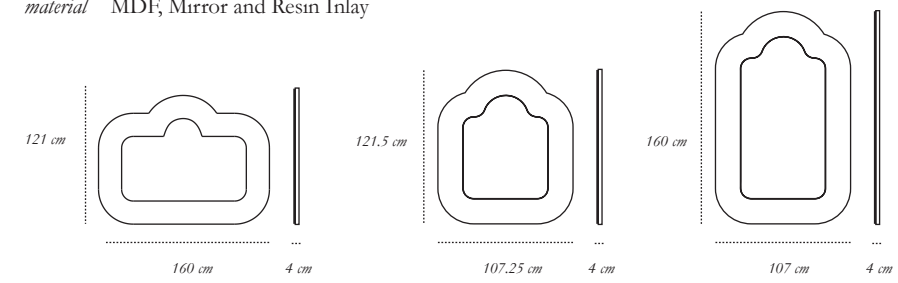

THE BIG PARADE

description Mirror

material MDF, Mirror and Resin Inlay