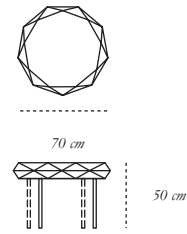

STELLA COFFEE TABLE MEDIUM ORO

description Coffee Table

material Metal