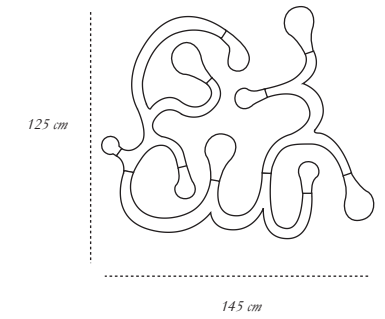

THE FOUR BULB WALL LIGHT

description Wall Light, LED 6W x 4