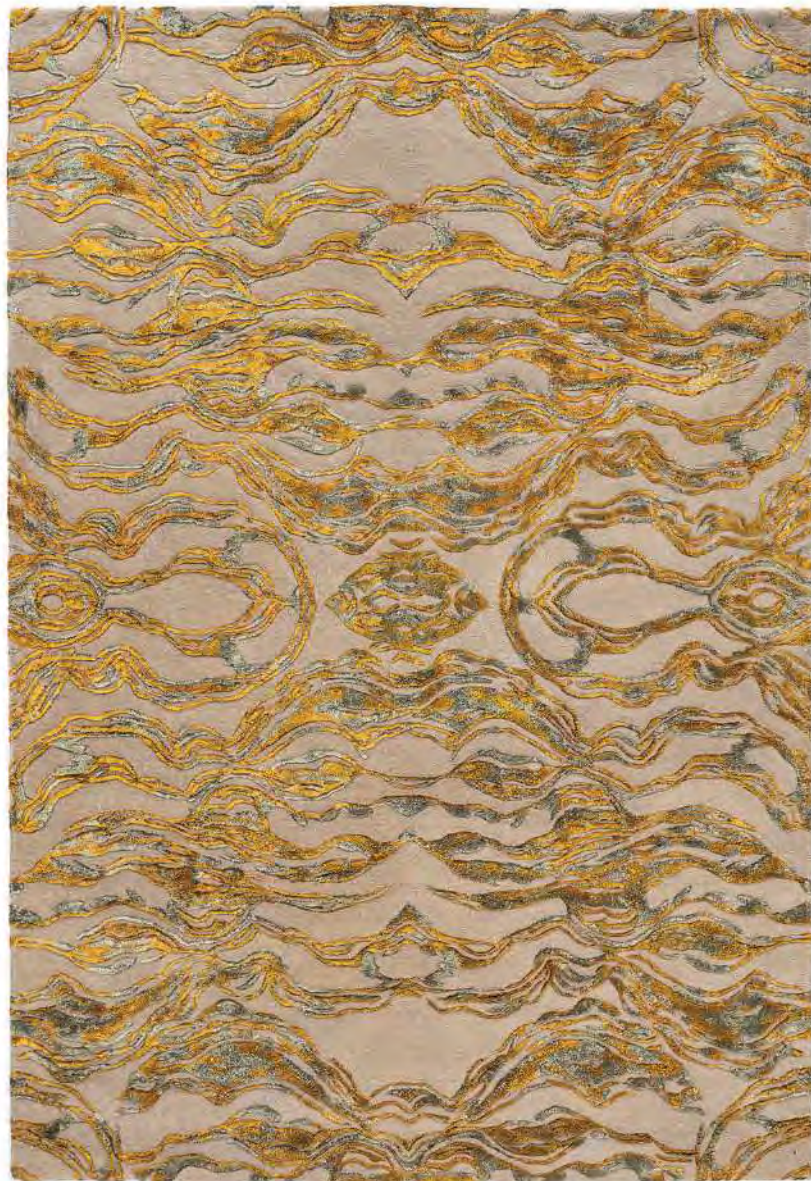

**RAINDROPS ROUGE**

*description* Luxurious hand-tufted rectangular rug  
*material* Premium New Zealand Wool and Viscose

**CARRARA ROSSO**  
*description* Luxurious hand-tufted rectangular rug  
*material* Premium New Zealand Wool and Viscose

**CARRARA GIALLO**

*description* Luxurious hand-tufted rectangular rug  
*material* Premium New Zealand Wool and Viscose

**CARRARA BLU**

*description* Luxurious hand-tufted rectangular rug  
*material* Premium New Zealand Wool and Viscose