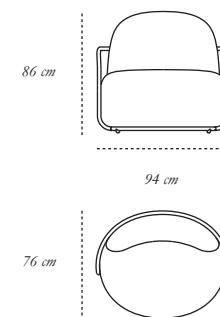

**ORION LOUNGE CHAIR
BLANCHE ORO**

description Armchair

material Wood, Foam, Metal, Fabric

**ORION LOUNGE CHAIR
BLANCHE ORO**