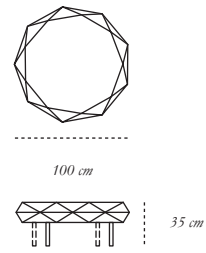

STELLA COFFEE TABLE LARGE ORO

description Coffee Table

material Metal