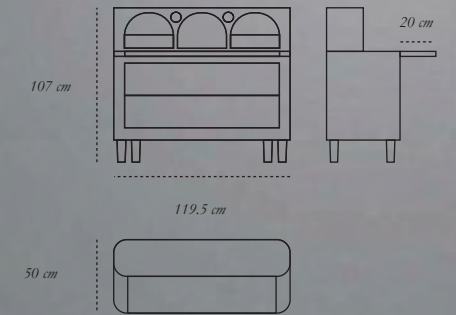

*material* MDF, Plywood and Resin Inlay

THE COUNT FUMOSO

**THE COUNT GIUSTO**

*description* Cabinet

*material* MDF, Plywood and Resin Inlay

110 cm

40.5 cm

185 cm

*material* MDF, Plywood, Teakwood and Resin inlay

**A TRIP TO THE MOON**

*description* Chest of Drawers

*material* MDF, Plywood and Resin Inlay

81 cm

145 cm

61 cm

**THE SHEIK**  
*description* Console Cabinet  
*material* MDF, Plywood, Teakwood  
and Resin Inlay