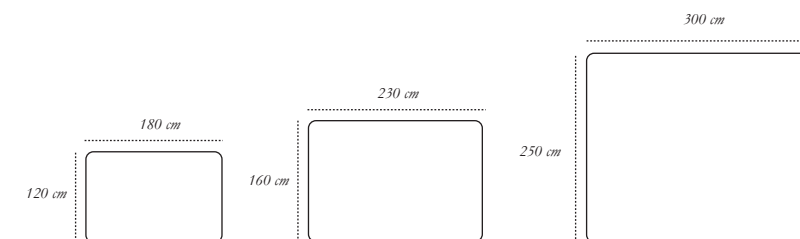

CARRARA ROSSO
description Luxurious hand-tufted rectangular rug
material Premium New Zealand Wool and Viscose