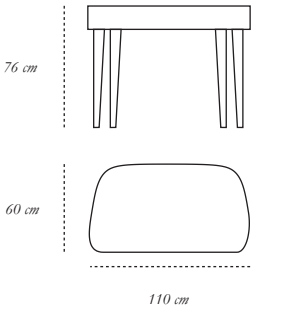

## THE PLAYHOUSE

*description* Cabinet

*material* MDF, Plywood and Resin Inlay

*The modules may be with or without doors. Custom cabinets on request.*

PARIS BUREAU ROSSO

PARIS BUREAU

*description* Console, Writing Table  
*material* MDF, Teakwood and Resin Inlay