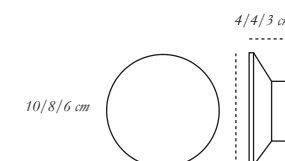

OTELLO

description Clothes Pegs
material MDF, Plywood and Resin Inlay