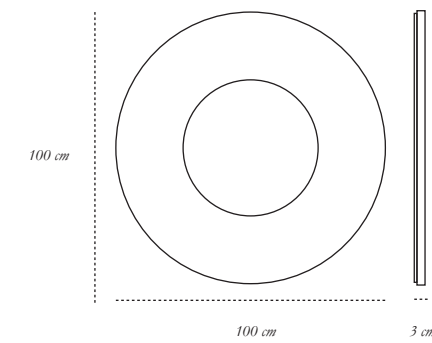

### FRUIT BOWL

*description* Accessory

*material* MDF, Plywood and Resin Inlay

**CITYLIGHTS**

*description* Mirror

*material* MDF, Mirror and Resin Inlay

**SUNRISE**

*description* Mirror