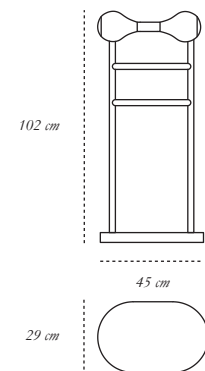

STRIKE

description Mirror
material MDF, Plywood, Mirror and Resin Inlay

MALDONE

description Coat Hanger
material MDF, Plywood and Resin Inlay