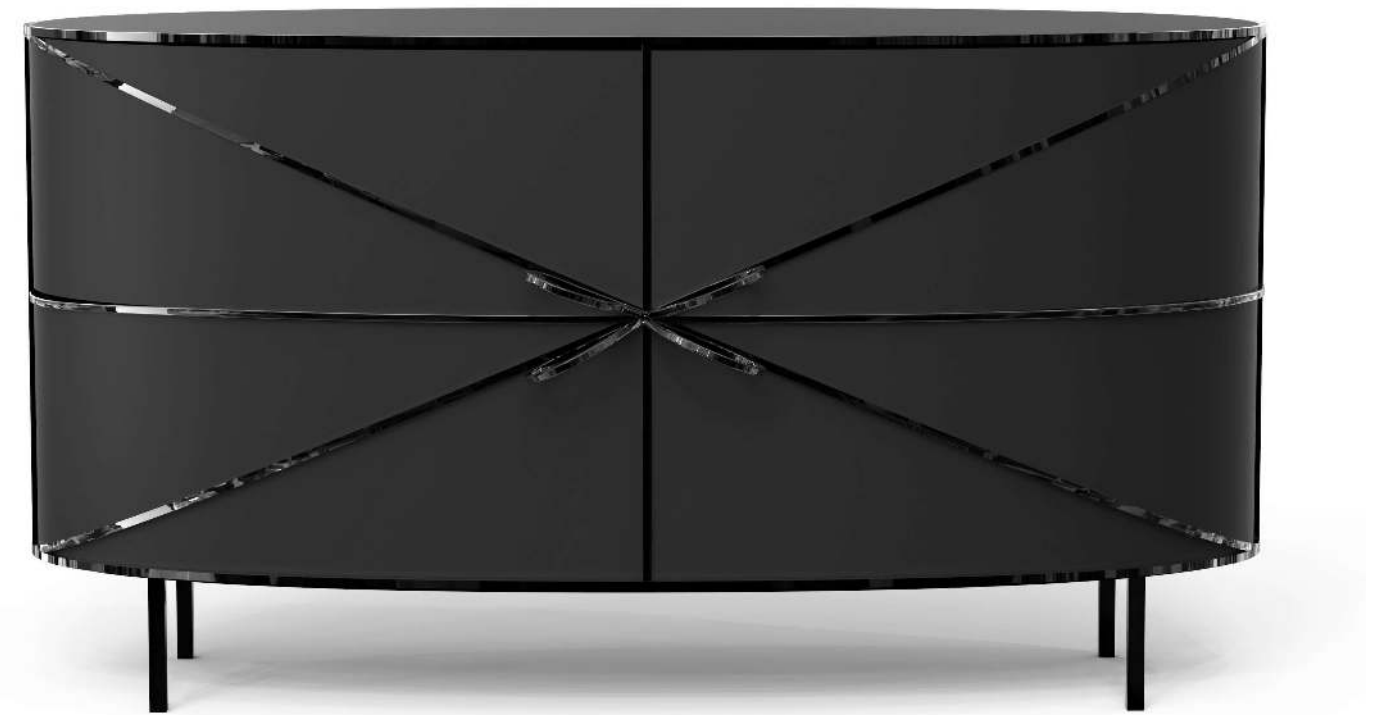

88 SECRETS SIDEBOARD NERO BLACK

description Cabinet

material Plywood, MDF, Metal