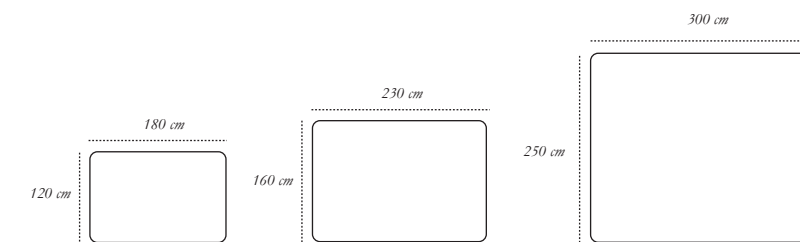

RAINDROPS ROUGE

description Luxurious hand-tufted rectangular rug
material Premium New Zealand Wool and Viscose