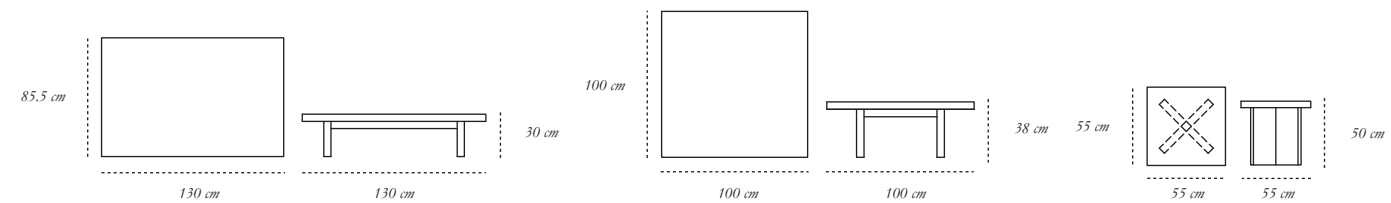

NESSO COFFEE TABLE

colours Beige Grey Mint

description Coffee Table

material MDF, Plywood, Brass, Resin Inlay