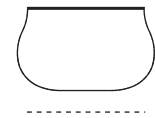

47 cm

76 cm

colours Bianco Nero
description Coffee/Side Table
material Brass, MDF, Marble