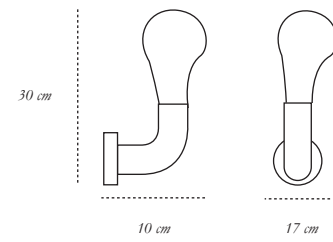

THE SINGLE BULB WALL LIGHT
description Wall Light, LED 6W x 1