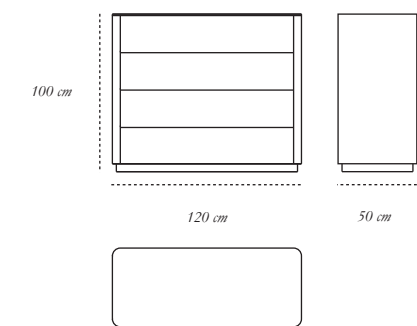

PARIS BUREAU GRIGIO

PARIS BUREAU BORDEAUX

PARIS BUREAU NUBE

**NAPOLEON**

*description* Chest of drawers

*material* MDF, Teakwood and Resin Inlay

**MONSIEUR VERDOUX**

*description* Bar Cabinet