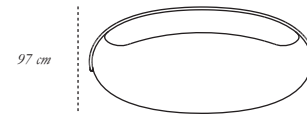

*description* Sofa

*material* Wood, Foam, Metal, Fabric

205 cm

**ORION SOFA  
BLANCHE ROSE**

**ORION SOFA  
BLUSH ROSE**

**ORION SOFA  
GOLD ROSE**

**ORION SOFA  
JADE ROSE**

**ORION SOFA  
VERDE ROSE**