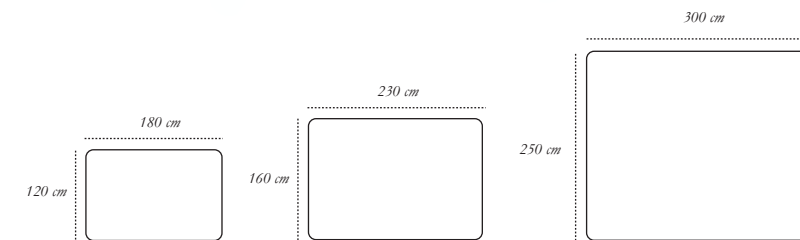

NESSO RUG GREY

description Luxurious hand-tufted rectangular rug
material Premium New Zealand Wool and Viscose