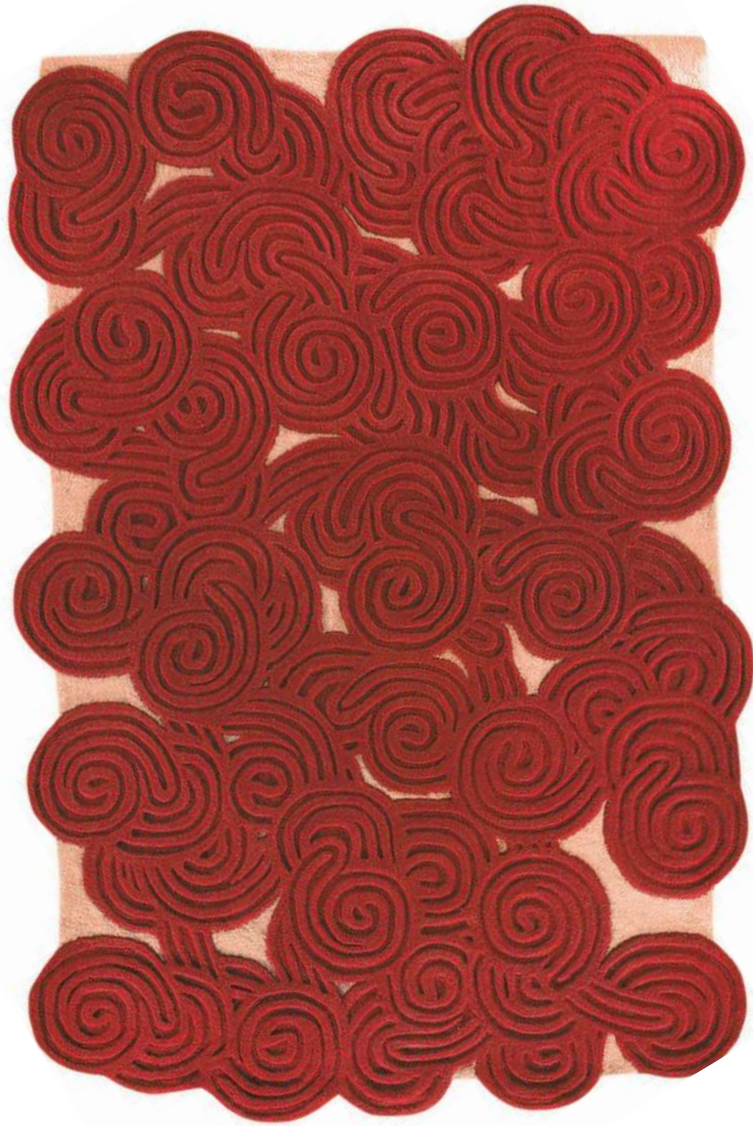

Each piece in the Karesansui collection exalts the handmade, the painstakingly crafted, the authentic. Each piece may have slight variations and tiny imperfections but these are the marks of an artisan, a testament to the individuality of each work of art. It is our belief that these variations infuse our objets d'art with desire and we assert our right to make necessary qualitative changes.