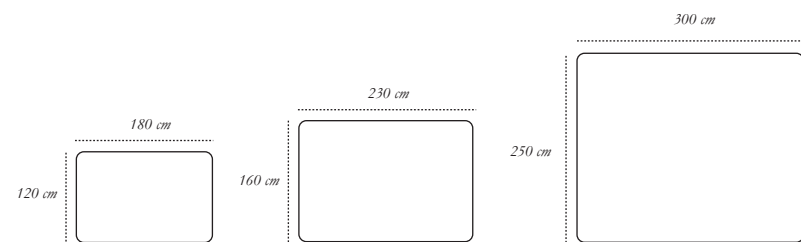

RAINDROPS PISTACHIO

description Luxurious hand-tufted rectangular rug
material Premium New Zealand Wool and Viscose