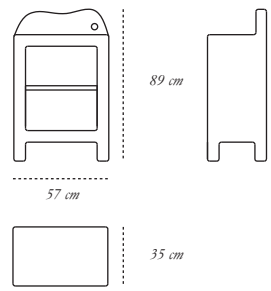

ELATION
description Cabinet
material Brass