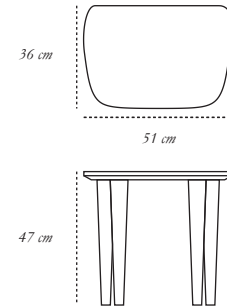

BIJOU
description Seat
material MDF and Resin Inlay