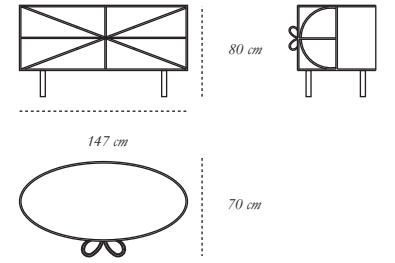

88 SECRETS SIDEBOARD NERO BLACK

description Cabinet

material Plywood, MDF, Metal