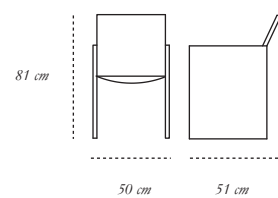

NESSO DINING CHAIR

colours Beige Grey Mint
description Dining Chair
material MDF, Plywood, Brass, Resin Inlay