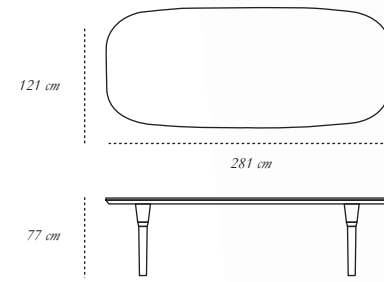

AELITA

description Dining Table

material Wood, Plywood, Metal Support and Resin Inlay