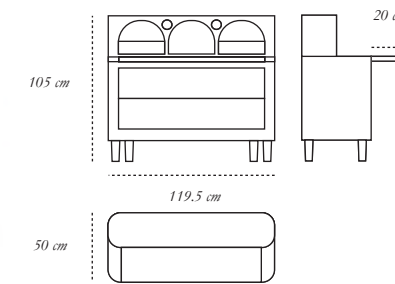

THE GENERAL
description Study Table
material MDF, Plywood, Teakwood
and Resin Inlay