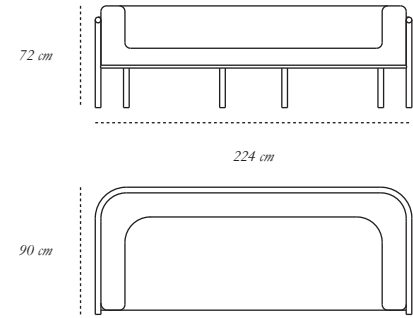

CORONUM THREE SEATER SOFA

description Sofa

material Plywood, Metal, Foam, Sheepskin