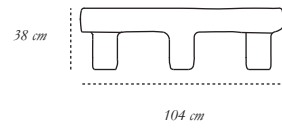

DELIGHT
description Centre/Coffee Table
material Brass