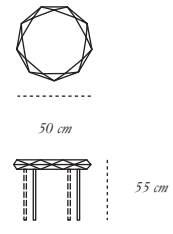

STELLA COFFEE TABLE SMALL ORO

description Coffee Table

material Metal

STELLA COFFEE TABLE MEDIUM ROSE