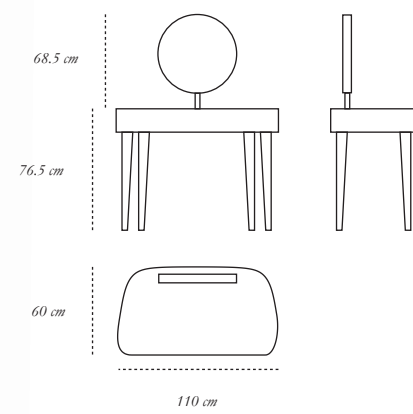

**BIJOU ORO**  
*description* Seat  
*material* Teakwood, Plywood, Brass

**PARIS MIRROR ORO**  
*description* Table Mirror  
*material* MDF, mirror and brass