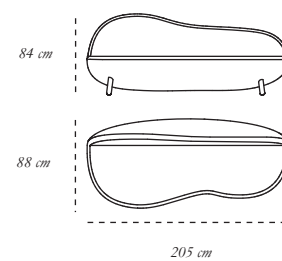

CIRRUS SOFA

colours Emerald Ginger Midnight Stone Burgundy
description Sofa
material Foam, Plywood, Wood, Velvet