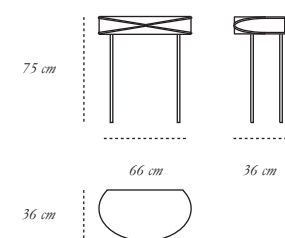

STELLA CONSOLE SMALL ORO/ROSE

description Console

material Plywood, Metal