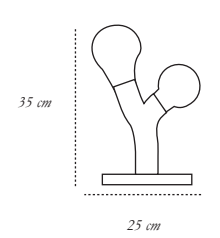

THE FIVE BULB FLOOR LAMP
description Floor Lamp, LED 6W x 5