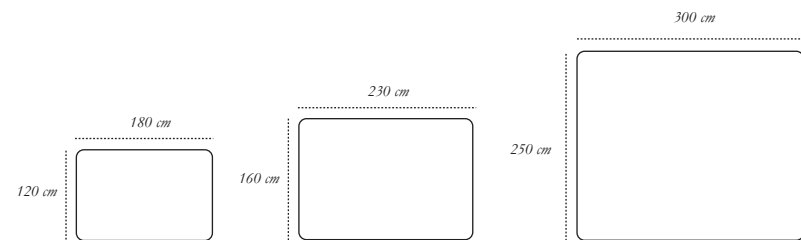

NESSO RUG LAVENDER

description Luxurious hand-tufted rectangular rug
material Premium New Zealand Wool and Viscose