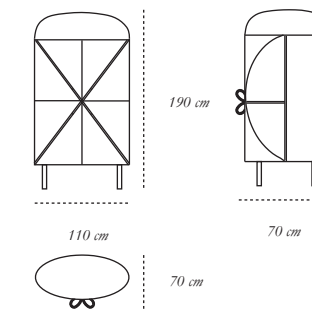

88 SECRETS BAR JADE ROSE

description Cabinet

material Plywood, MDF, Metal