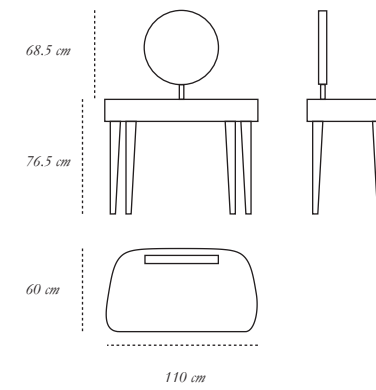

WOMAN IN PARIS

description Vanity Table

material MDF, Plywood, Teakwood, Mirrors, Resin Inlay and Metal

WOMAN IN PARIS BORDEAUX

WOMAN IN PARIS GRIGIO

WOMAN IN PARIS NUBE