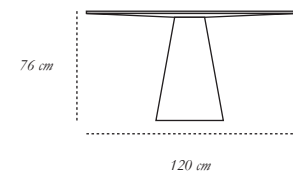

THE METROPOLIS REVISITED

description Table

material MDF, Plywood and Resin Inlay