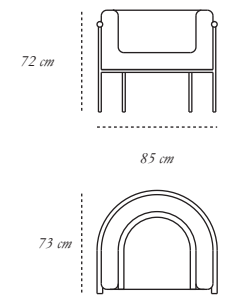

CORONUM ARMCHAIR

description Armchair

material Plywood, Metal, Foam, Sheepskin