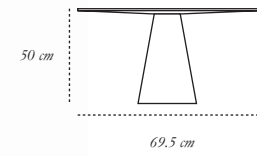

*material* MDF, Plywood, Teakwood and Resin inlay

**A TRIP TO THE MOON**

*description* Chest of Drawers

*material* MDF, Plywood and Resin Inlay

81 cm

145 cm

61 cm

**THE SHEIK**  
*description* Console Cabinet  
*material* MDF, Plywood, Teakwood  
and Resin Inlay