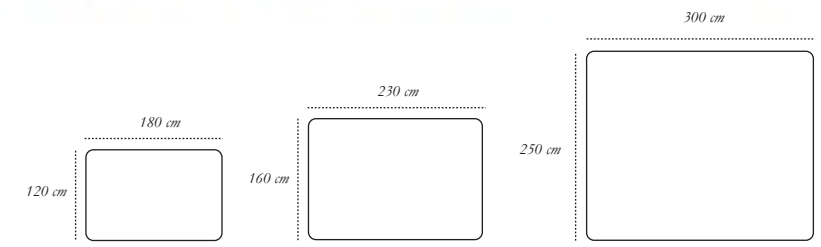

**NESSO DINING TABLE**

*colours* Beige Grey Mint

*description* Dining Table

*material* MDF, Plywood, Brass, Resin Inlay

NESSO COFFEE TABLE

colours Beige Grey Mint

description Coffee Table

material MDF, Plywood, Brass, Resin Inlay