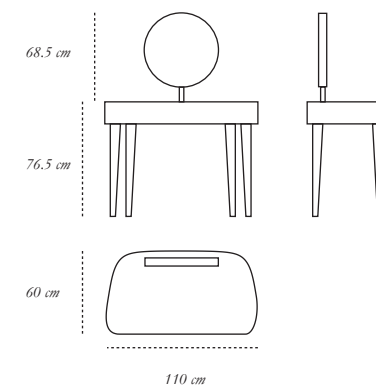

**THE KID**

*description* Bedside Table

*material* MDF, Plywood, Teakwood and Resin Inlay

**WOMAN IN PARIS ROSSO**

*description* Vanity Table

*material* MDF, Plywood, Teakwood, Mirrors, Resin Inlay and Metal