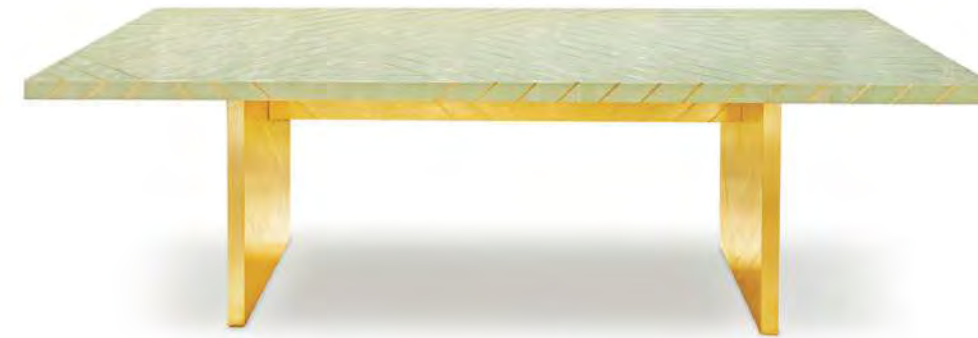

## NESSO SIDEBOARD

colours Beige Grey Mint

description Cabinet

material MDF, Plywood, Brass, Resin Inlay

**NESSO DINING CHAIR**

*colours* Beige Grey Mint  
*description* Dining Chair  
*material* MDF, Plywood, Brass, Resin Inlay