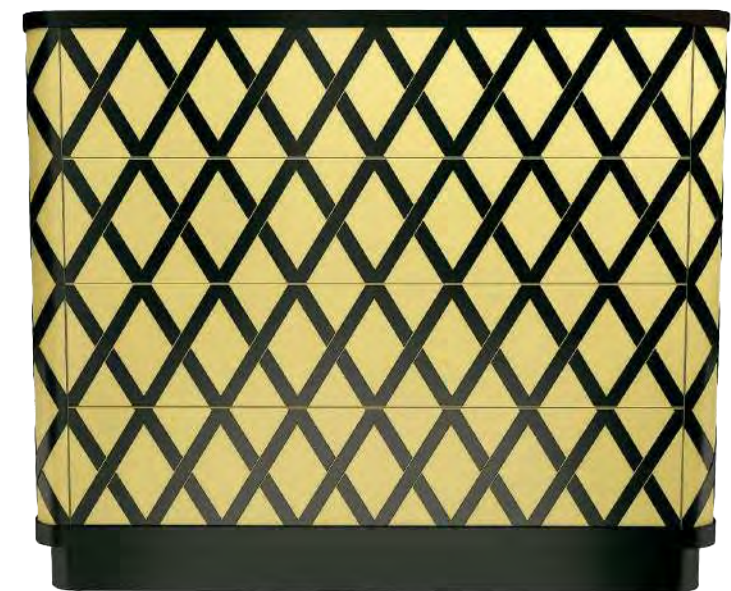

NAPOLEON

description Chest of drawers

material MDF, Teakwood and Resin Inlay