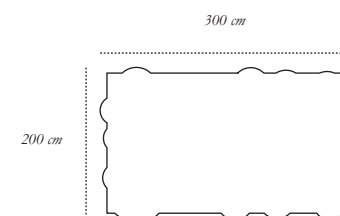

RIVER MOSS

description Dual Colour Rectangular Rug

material Premium New Zealand Wool and Viscose