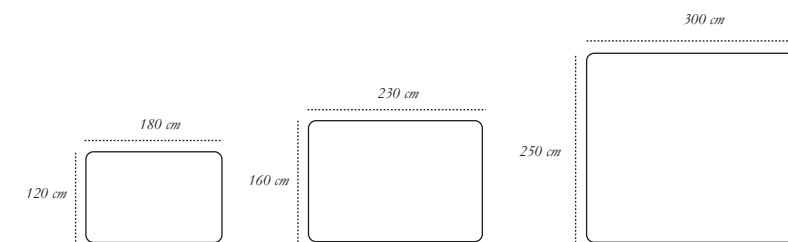

CARRARA BLU

description Luxurious hand-tufted rectangular rug
material Premium New Zealand Wool and Viscose