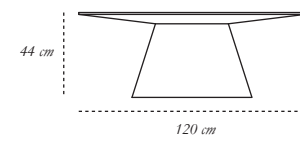

THE WIND

description Table

material MDF and Resin Inlay