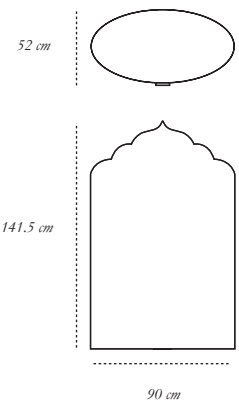

LOTUS SANCTUM JADE

description Cabinet

material Brass, MDF, Resin Inlay