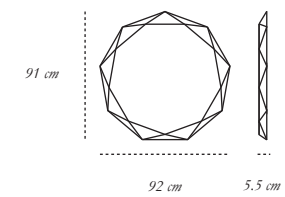

STELLA MIRROR SMALL ROSE/ORO

description Mirror

material Plywood, Mirror, Metal