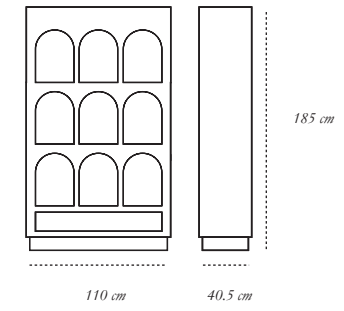

*material* MDF, Plywood and Resin Inlay

THE COUNT FUMOSO

**THE COUNT GIUSTO**

*description* Cabinet

*material* MDF, Plywood and Resin Inlay

110 cm

40.5 cm

185 cm