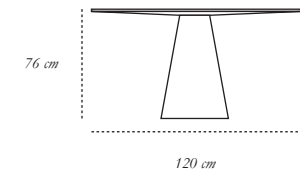

THE METROPOLIS

description Table

material MDF, Plywood and Resin Inlay