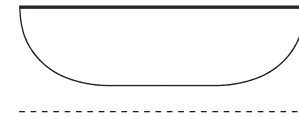

**TERRA ALTO**

57 cm

57 cm

*colours* Bianco Nero  
*description* Coffee/Side Table  
*material* Brass, MDF, Marble

**TERRA BASS**

37 cm

130 cm

*colours* Bianco Nero  
*description* Large Table  
*material* Brass, MDF, Marble