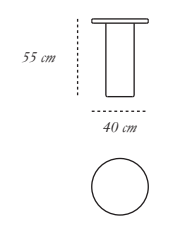

CORONUM COFFEE TABLE SMALL

description Table

material Metal