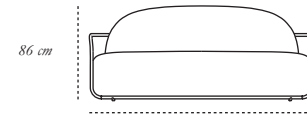

*description* Sofa

*material* Wood, Foam, Metal, Fabric

205 cm

**ORION SOFA  
BLANCHE ROSE**

**ORION SOFA  
BLUSH ROSE**

**ORION SOFA  
GOLD ROSE**

**ORION SOFA  
JADE ROSE**

**ORION SOFA  
VERDE ROSE**