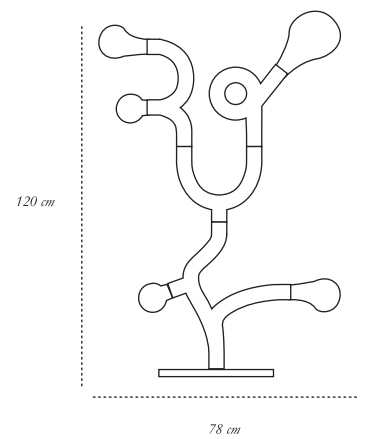

THE FIVE BULB FLOOR LAMP
description Floor Lamp, LED 6W x 5