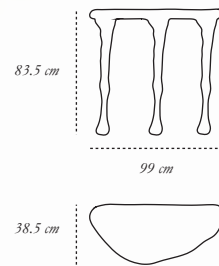

BLISS
description Console Table
material Brass