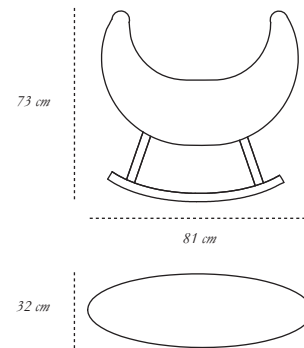

NANOOK OF THE NORTH

description Seat
material MDF, Plywood and Resin Inlay