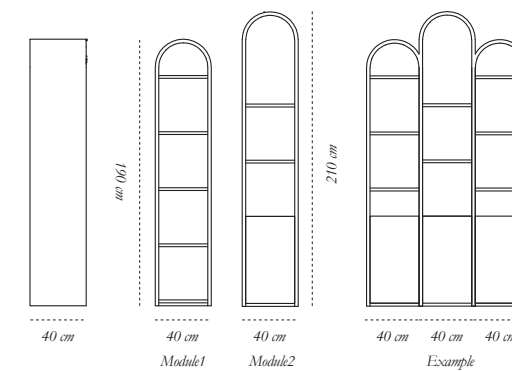

THE PLAYHOUSE

description Cabinet

material MDF, Plywood and Resin Inlay

The modules may be with or without doors. Custom cabinets on request.