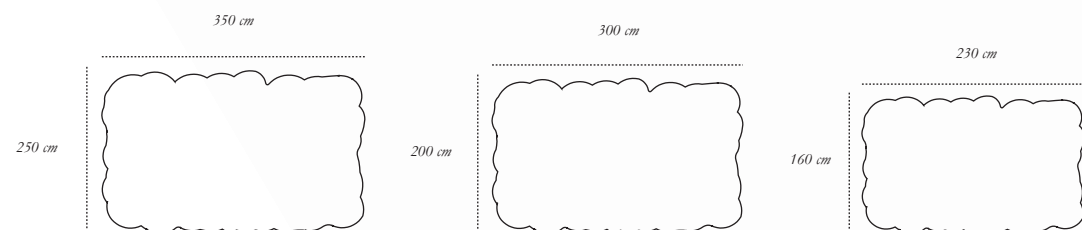

GRAVEL

description Luxurious hand-tufted rug

material Premium New Zealand Wool

ROCK