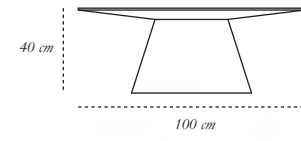

VARIETY

description Table

material MDF and Resin Inlay