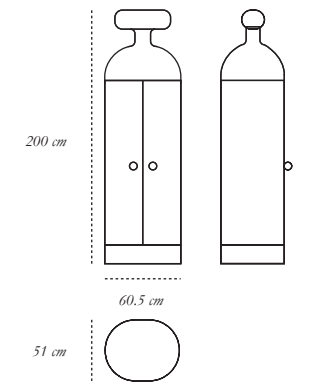

MONSIEUR VERDOUX

description Bar Cabinet

material MDF, Plywood, Teakwood
Leather and Resin Inlay