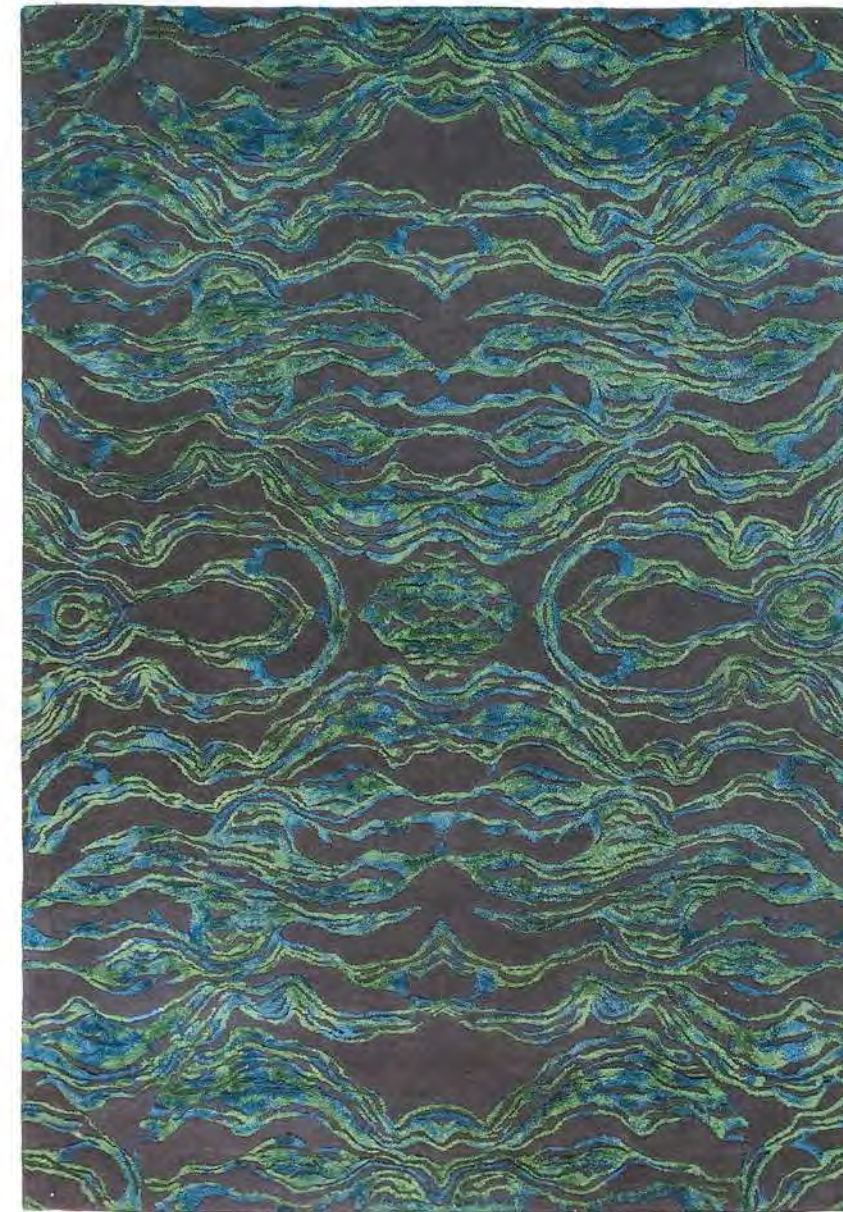

**RAINDROPS ROUGE**

*description* Luxurious hand-tufted rectangular rug  
*material* Premium New Zealand Wool and Viscose

**CARRARA ROSSO**  
*description* Luxurious hand-tufted rectangular rug  
*material* Premium New Zealand Wool and Viscose

**CARRARA GIALLO**

*description* Luxurious hand-tufted rectangular rug  
*material* Premium New Zealand Wool and Viscose

**CARRARA BLU**

*description* Luxurious hand-tufted rectangular rug  
*material* Premium New Zealand Wool and Viscose