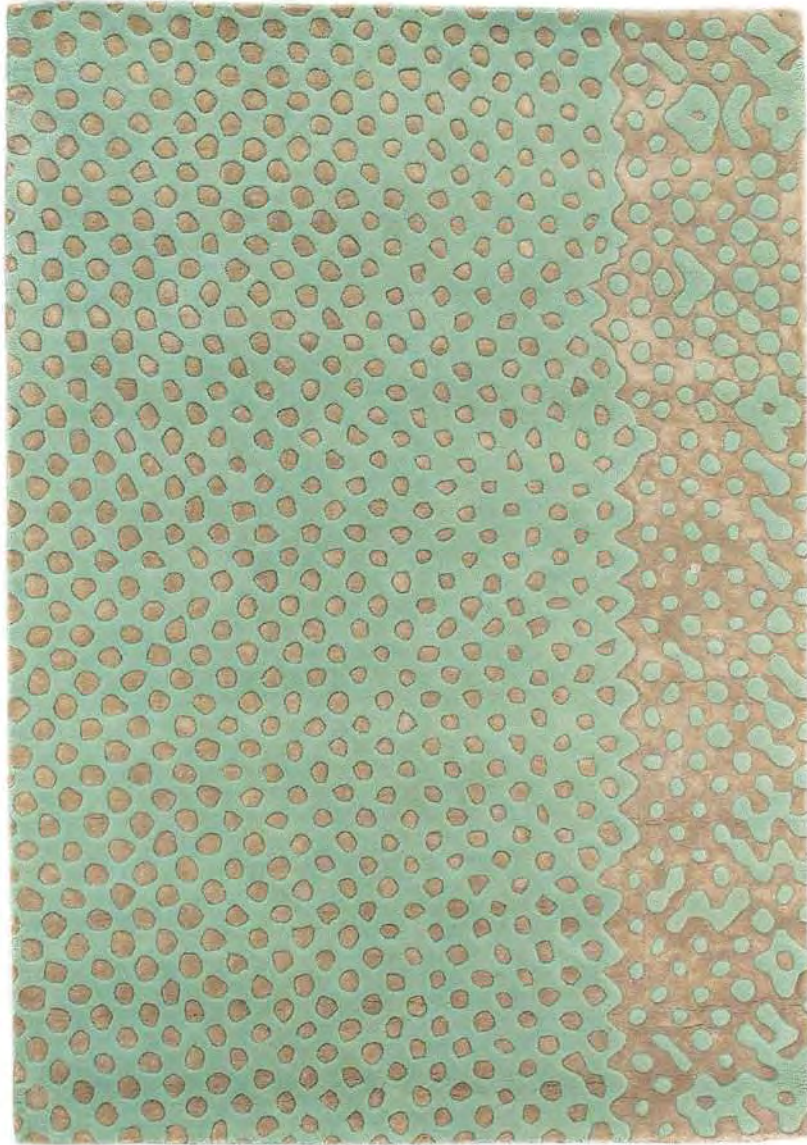

RAINDROPS PISTACHIO

description Luxurious hand-tufted rectangular rug
material Premium New Zealand Wool and Viscose

RAINDROPS ROUGE

description Luxurious hand-tufted rectangular rug
material Premium New Zealand Wool and Viscose