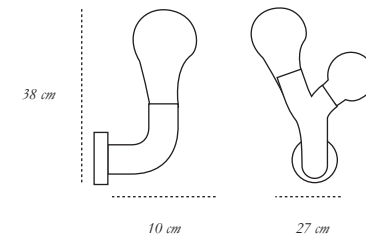

THE DOUBLE BULB WALL LIGHT
description Wall Light, LED 6W x 2