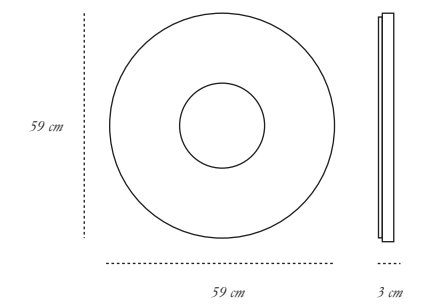

SUNRISE

description Mirror

material MDF, Mirror and Resin Inlay