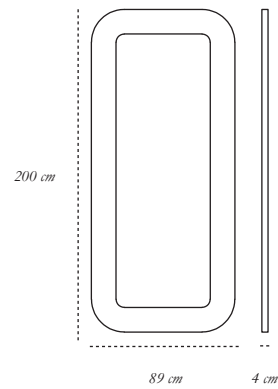

NANOOK OF THE NORTH

description Seat
material MDF, Plywood and Resin Inlay

STRIKE

description Mirror
material MDF, Plywood, Mirror and Resin Inlay

MALDONE

description Coat Hanger
material MDF, Plywood and Resin Inlay

OTELLO

description Clothes Pegs
material MDF, Plywood and Resin Inlay

WINGS

description Mirror
material MDF, Mirror and Resin Inlay