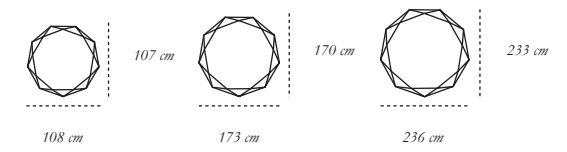

STELLA RUG RUBY

description Luxurious hand-tufted rug

material Premium New Zealand Wool

STELLA RUG PEARL