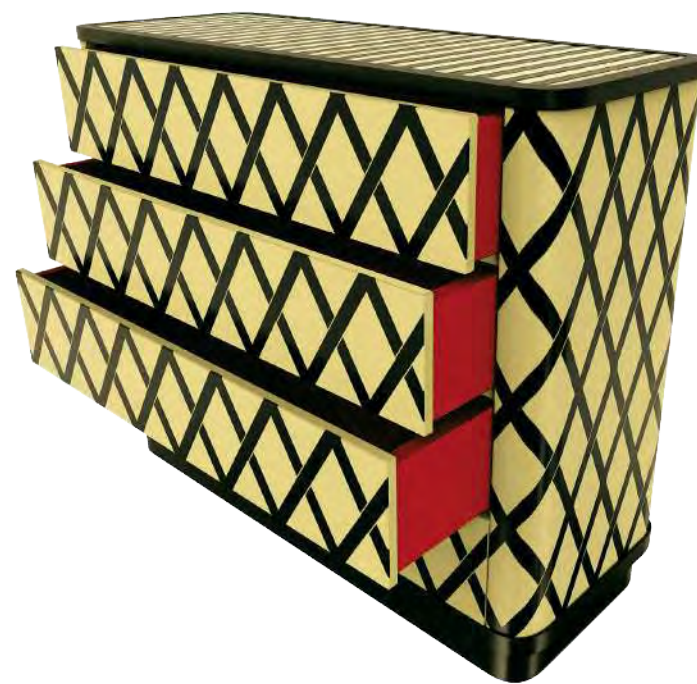

**BIJOU ORO**  
*description* Seat  
*material* Teakwood, Plywood, Brass

**PARIS MIRROR ORO**  
*description* Table Mirror  
*material* MDF, mirror and brass

# VANILLA *noir*

The Furniture Collection, Vanilla Noir, has been designed in classic Italian form by Matteo Cibic but is inspired by the traditional Indian craft of inlay work. Each piece is painstakingly handcrafted in India using modern polymers and pigments. The collection is reminiscent of the movies of the silent era—classic yet fun and a pleasure to return to.

## THE PLAYHOUSE

*description* Cabinet

*material* MDF, Plywood and Resin Inlay

*The modules may be with or without doors. Custom cabinets on request.*

PARIS BUREAU ROSSO

PARIS BUREAU

*description* Console, Writing Table  
*material* MDF, Teakwood and Resin Inlay

PARIS BUREAU GRIGIO

PARIS BUREAU BORDEAUX

PARIS BUREAU NUBE

**NAPOLEON**

*description* Chest of drawers

*material* MDF, Teakwood and Resin Inlay

**MONSIEUR VERDOUX**

*description* Bar Cabinet