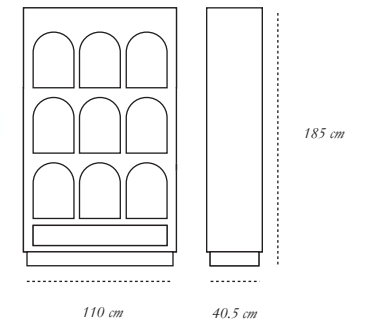

*material* MDF, Plywood and Resin Inlay

THE COUNT FUMOSO

**THE COUNT GIUSTO**

*description* Cabinet

*material* MDF, Plywood and Resin Inlay

110 cm

40.5 cm

185 cm