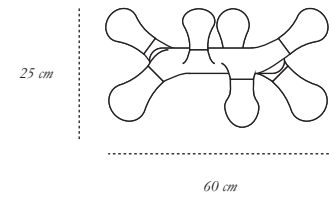

THE EIGHT BULB CHANDELIER
description Chandelier, LED 6W x 8