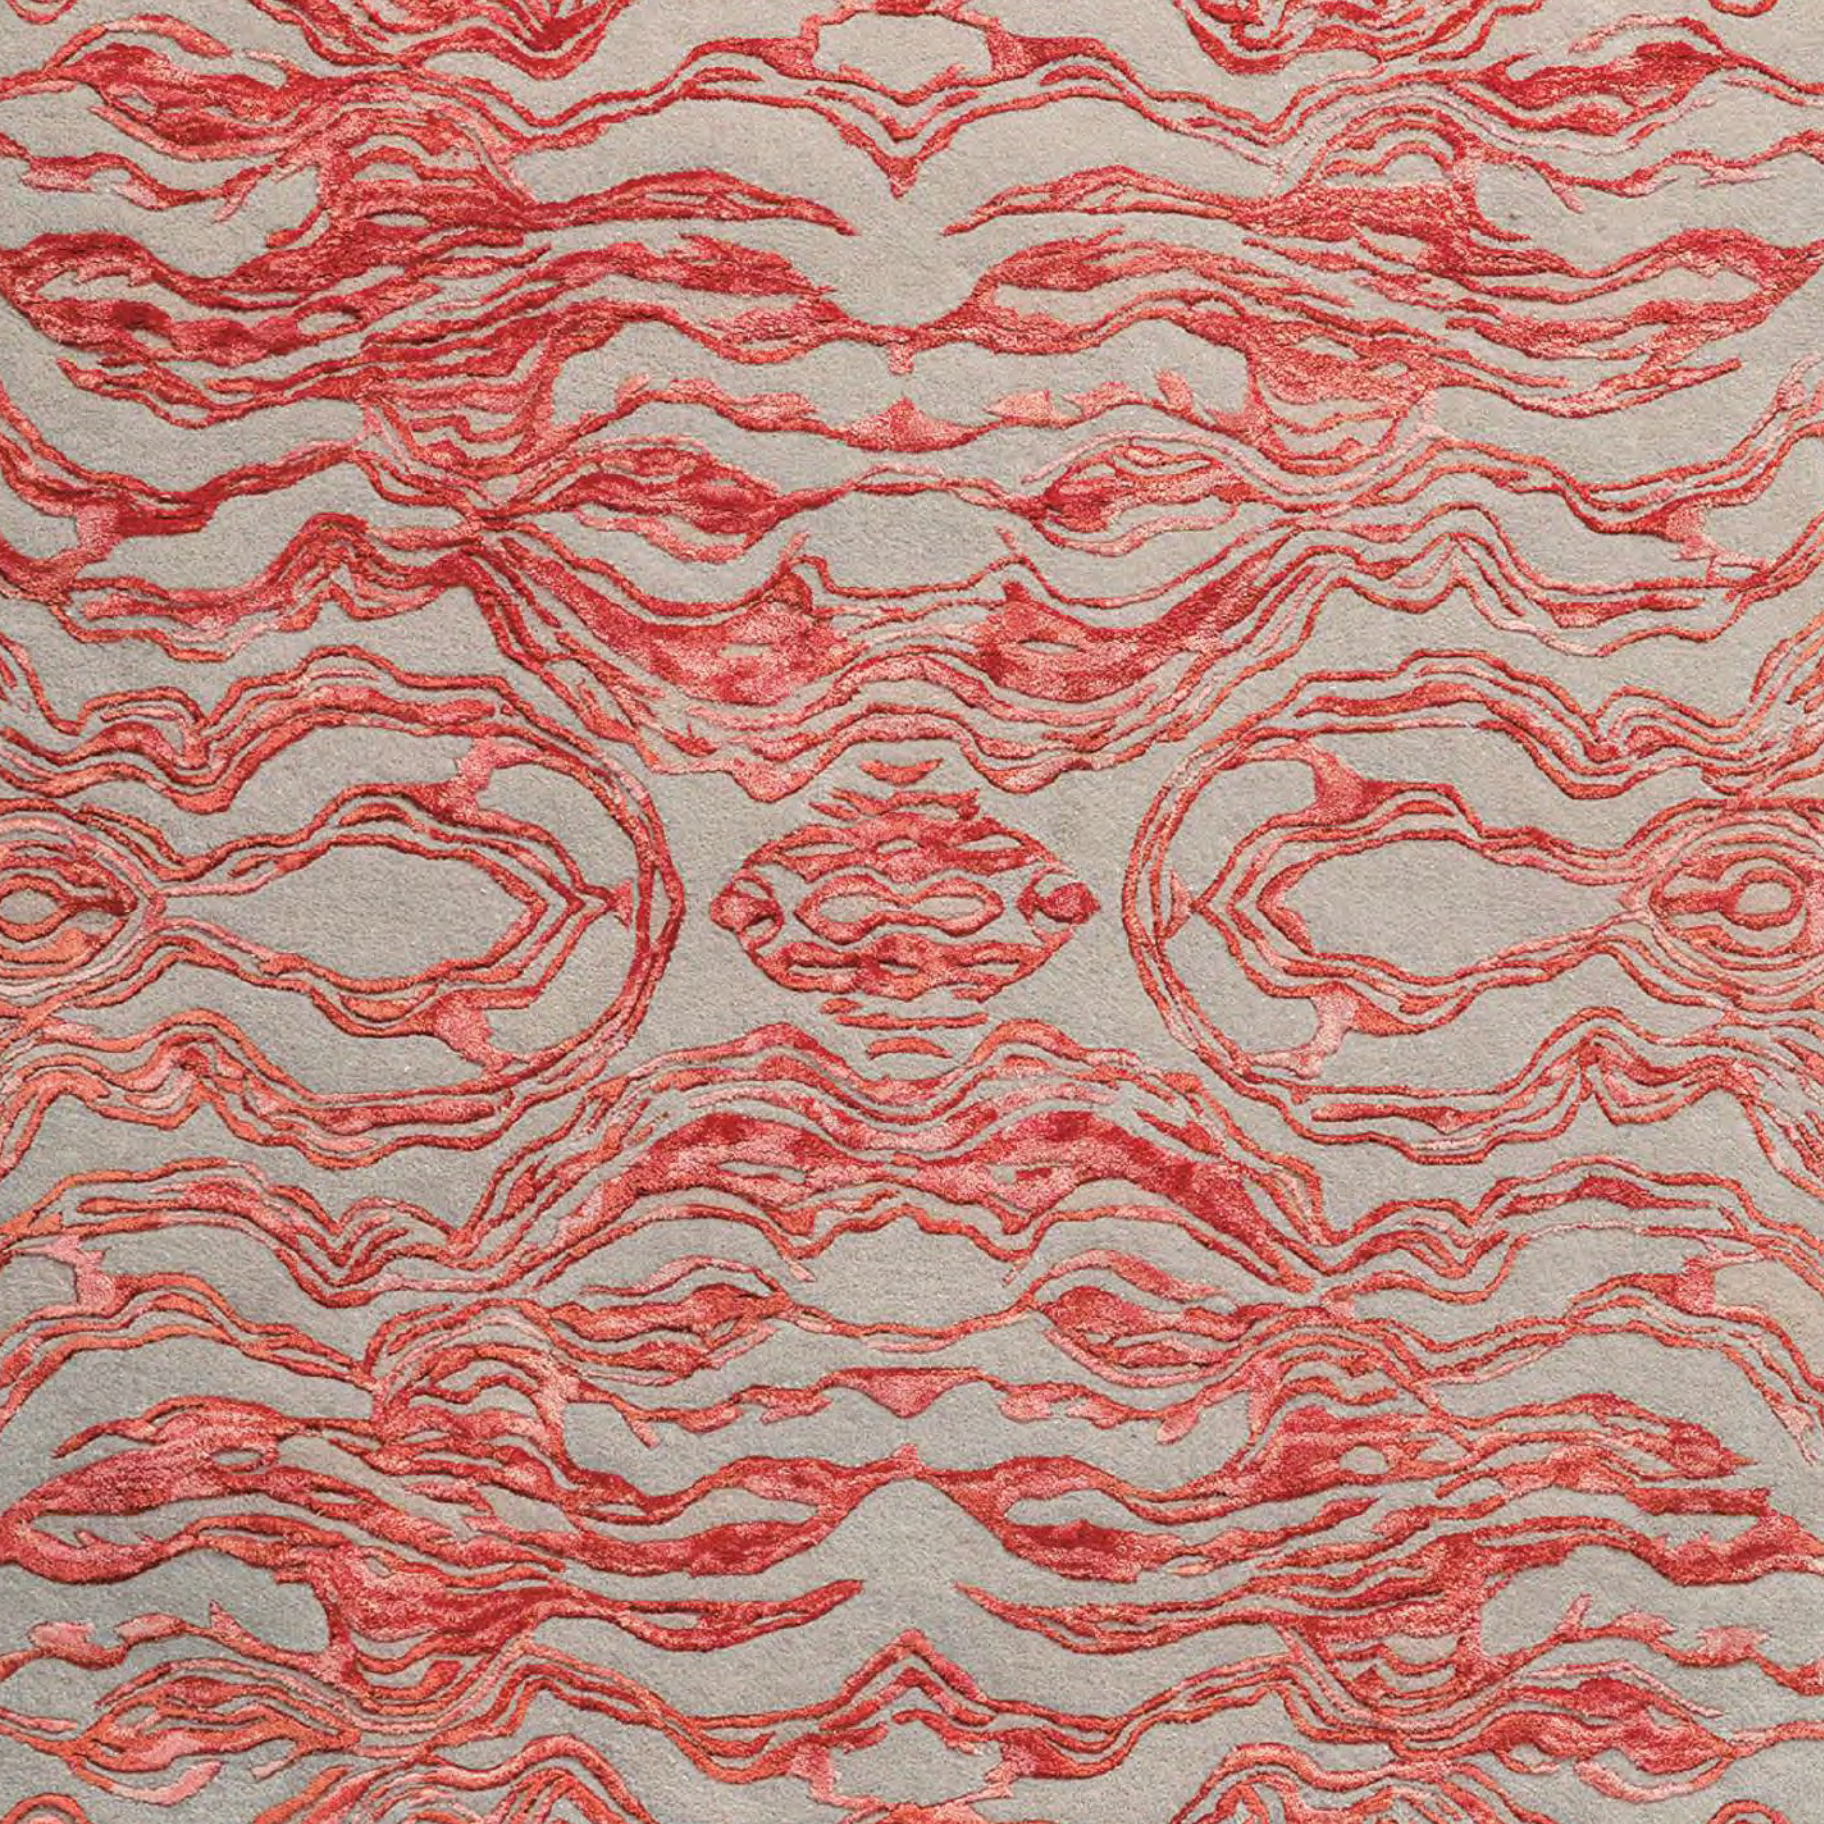

CARRARA ROSSO
description Luxurious hand-tufted rectangular rug
material Premium New Zealand Wool and Viscose