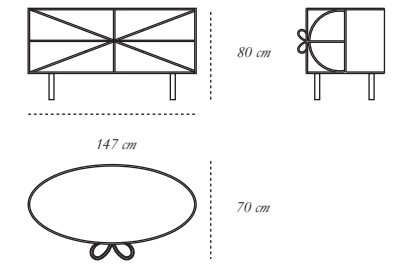

88 SECRETS SIDEBOARD JADE ORO

description Cabinet

material Plywood, MDF, Metal

SIDEBOARD BLANCHE ORO