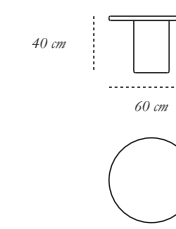

CORONUM COFFEE TABLE LARGE

description Table

material Metal