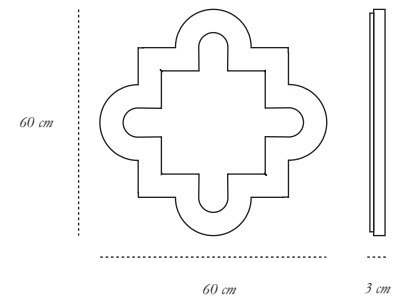

WINGS

description Mirror
material MDF, Mirror and Resin Inlay