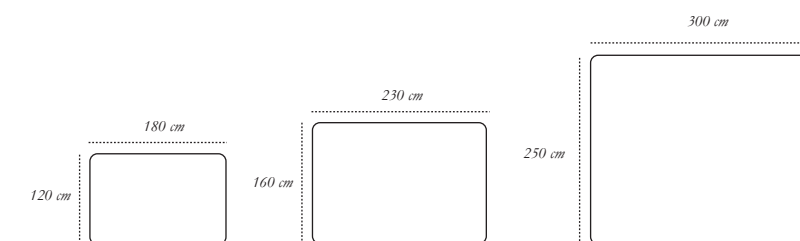

RAINDROPS CITRON
description Luxurious hand-tufted rectangular rug
material Premium New Zealand Wool and Viscose