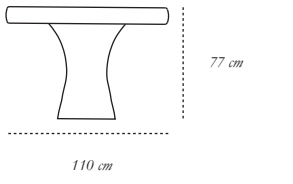

ECSTASY
description Dining Table
material Brass