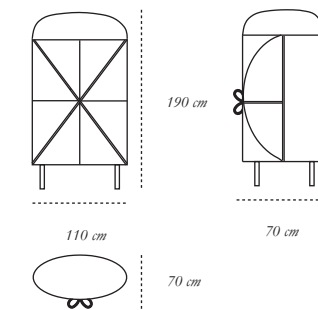

BAR BIANCO ROSE

88 SECRETS BAR NERO BLACK

description Cabinet

material Plywood, MDF, Metal