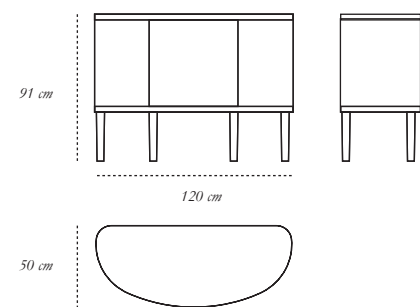

*material* MDF, Plywood, Teakwood and Resin inlay

**A TRIP TO THE MOON**

*description* Chest of Drawers

*material* MDF, Plywood and Resin Inlay

81 cm

145 cm

61 cm

**THE SHEIK**  
*description* Console Cabinet  
*material* MDF, Plywood, Teakwood  
and Resin Inlay