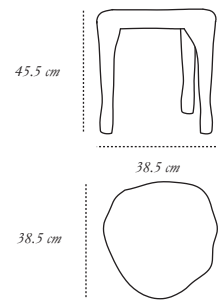

GLEE
description Side Table
material Brass