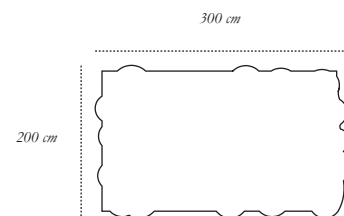

BERRY BLOOM

Each piece in the Karesansui collection exalts the handmade, the painstakingly crafted, the authentic. Each piece may have slight variations and tiny imperfections but these are the marks of an artisan, a testament to the individuality of each work of art. It is our belief that these variations infuse our objets d'art with desire and we assert our right to make necessary qualitative changes.