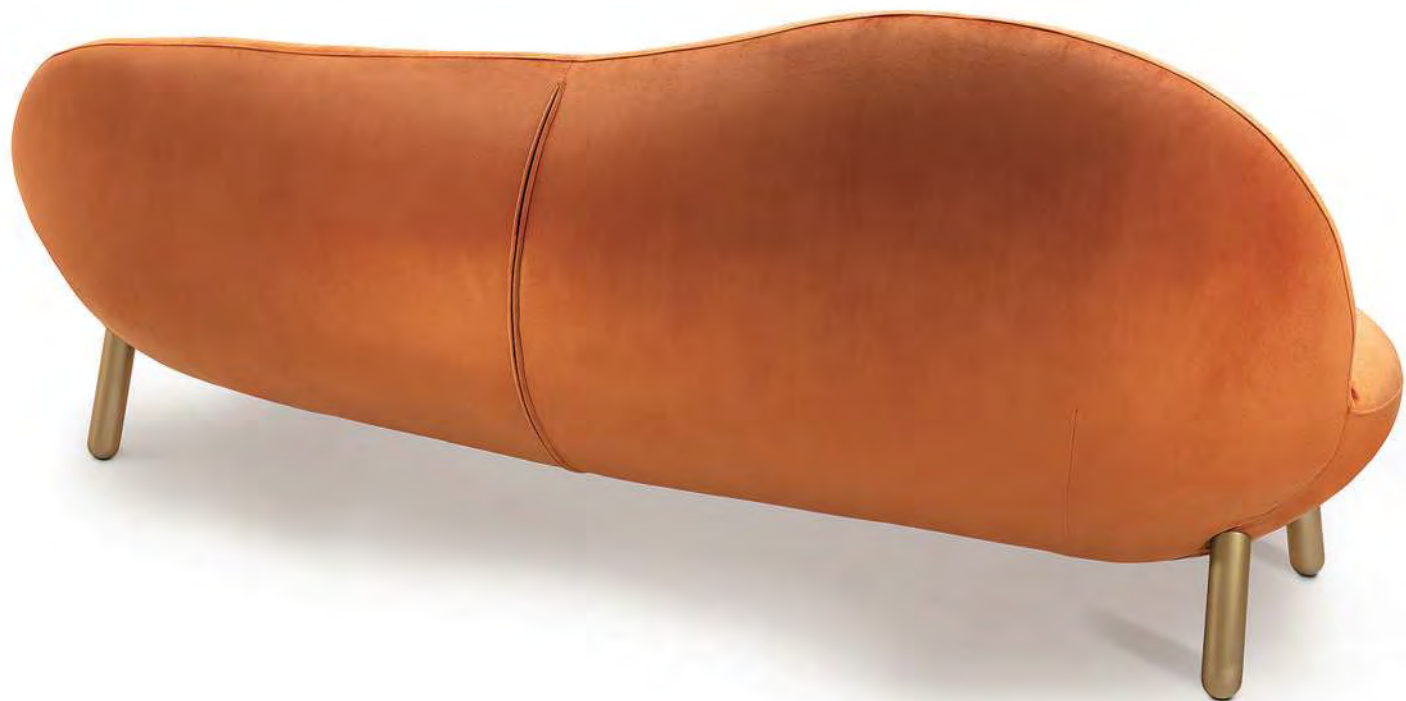

**TERRA SOPRANO**

47 cm

76 cm

*colours* Bianco Nero  
*description* Coffee/Side Table  
*material* Brass, MDF, Marble

CIRRUS SOFA

colours Emerald Ginger Midnight Stone Burgundy  
description Sofa  
material Foam, Plywood, Wood, Velvet