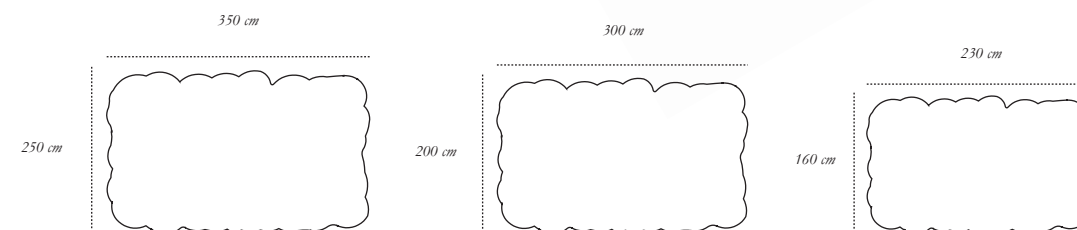

MOSS

description Luxurious hand-tufted rug
material Premium New Zealand Wool