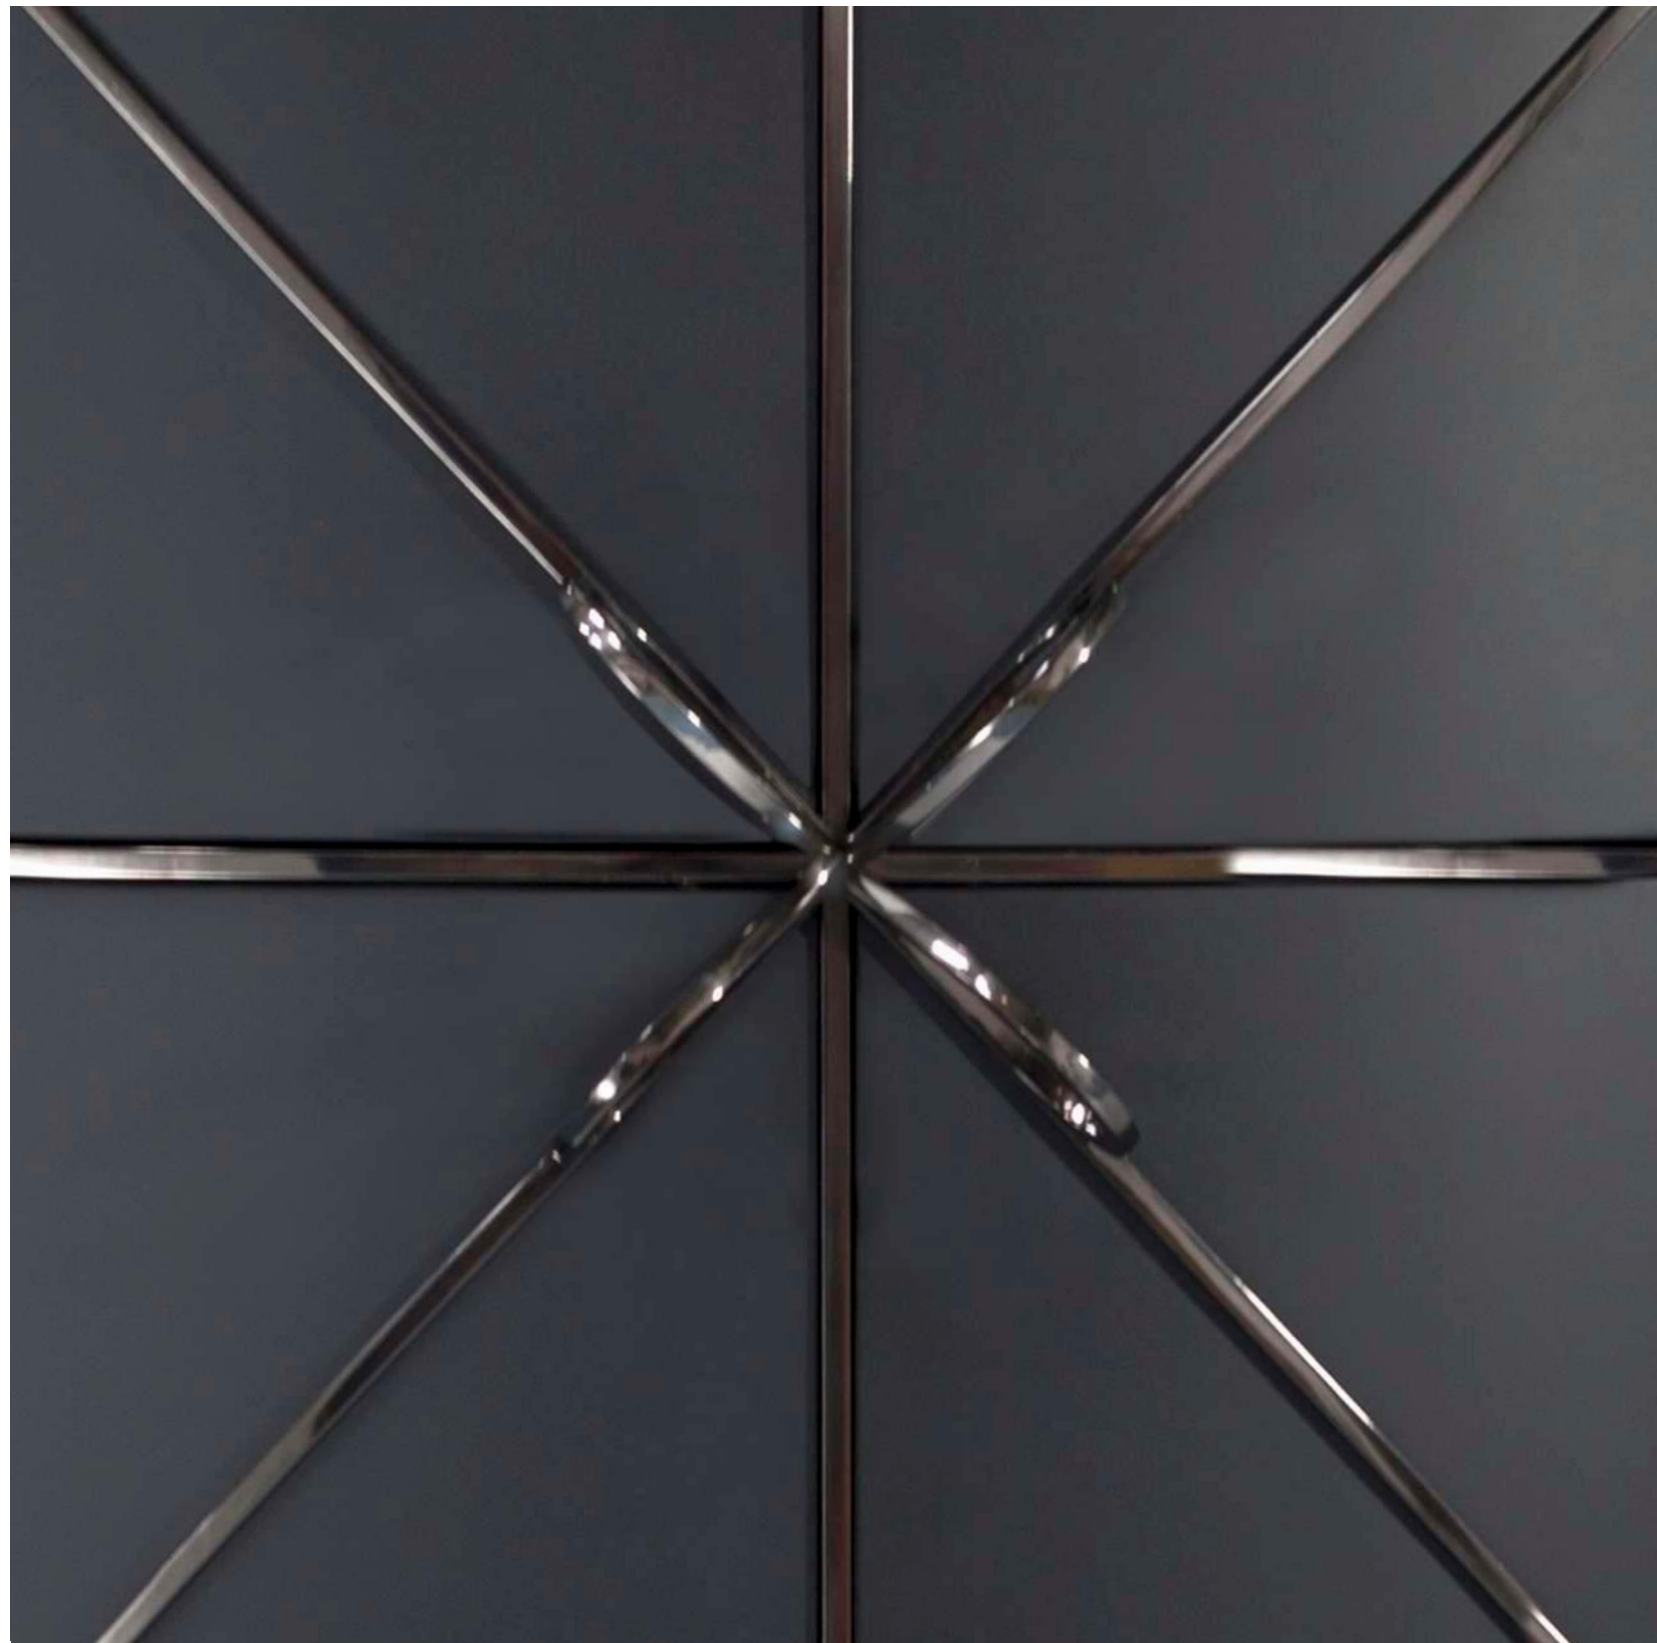

88 SECRETS BAR NERO BLACK

description Cabinet

material Plywood, MDF, Metal