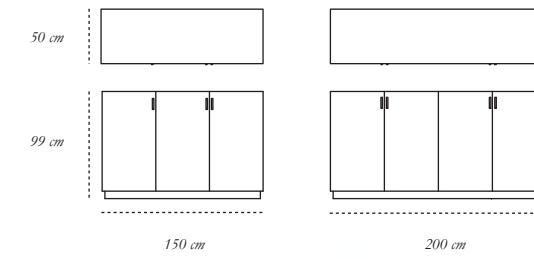

NESSO SIDEBOARD

colours Beige Grey Mint

description Cabinet

material MDF, Plywood, Brass, Resin Inlay