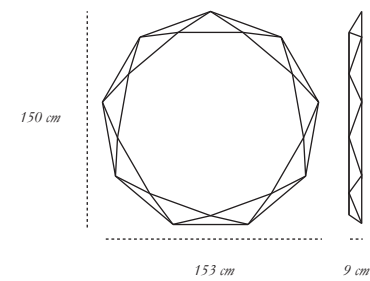

STELLA MIRROR LARGE ORO/ROSE

description Mirror

material Plywood, Mirror, Metal