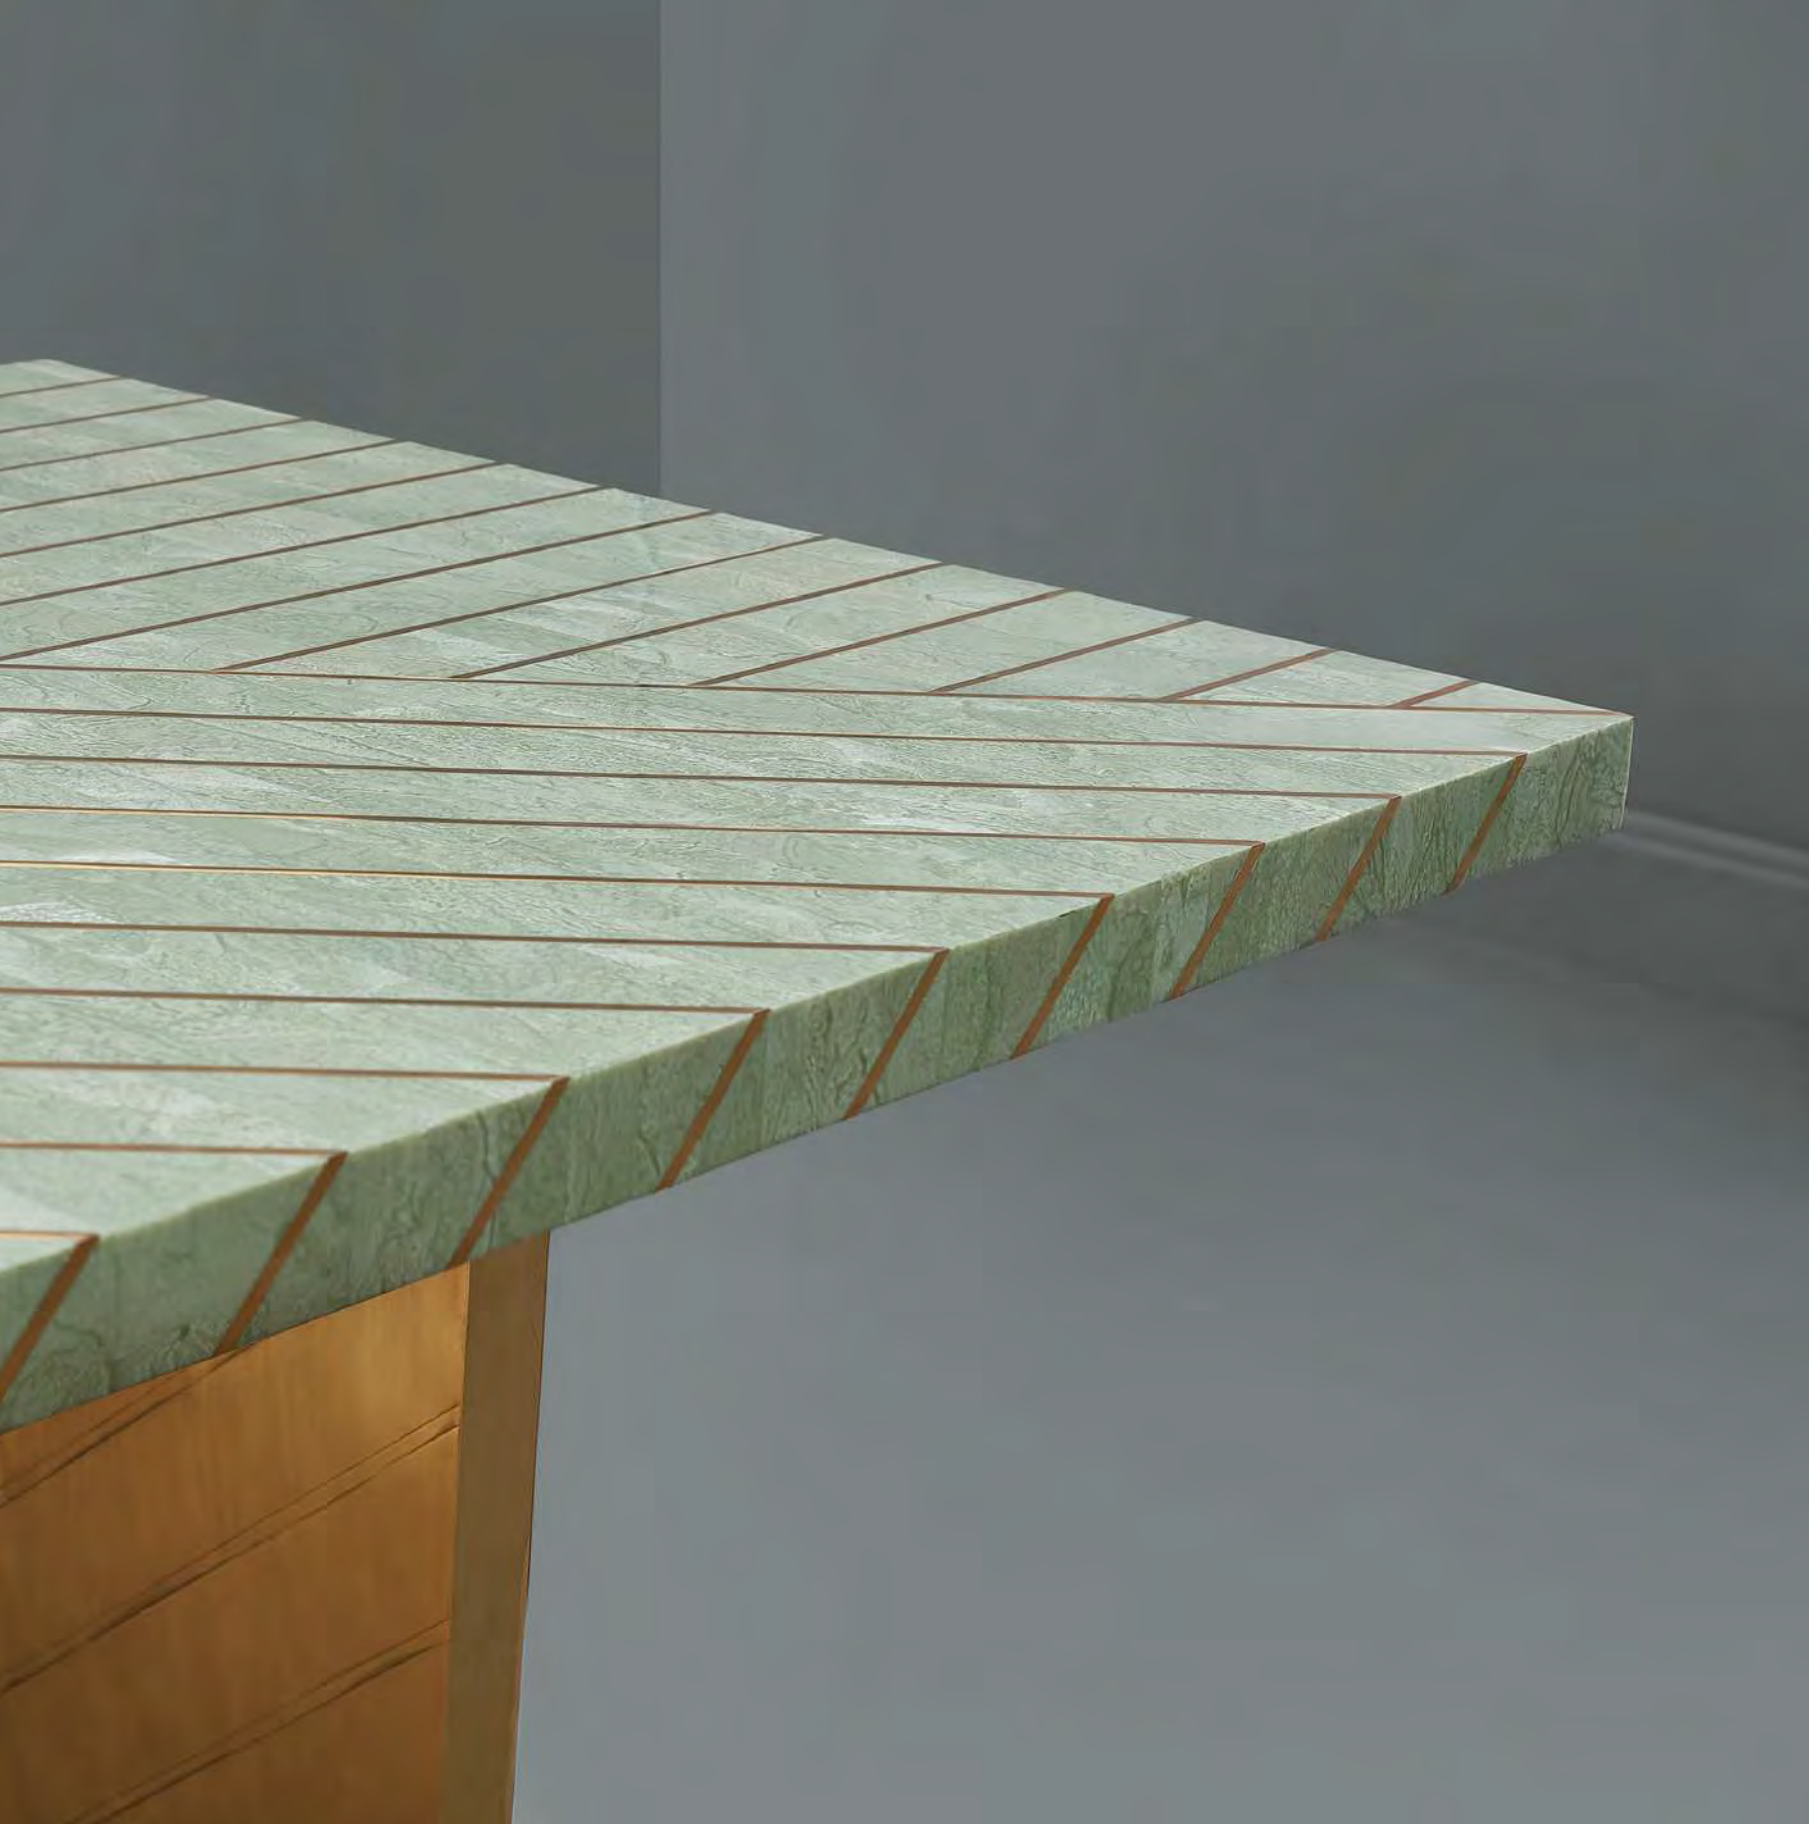

## NESSO SIDEBOARD

colours Beige Grey Mint

description Cabinet

material MDF, Plywood, Brass, Resin Inlay

**NESSO DINING CHAIR**

*colours* Beige Grey Mint  
*description* Dining Chair  
*material* MDF, Plywood, Brass, Resin Inlay