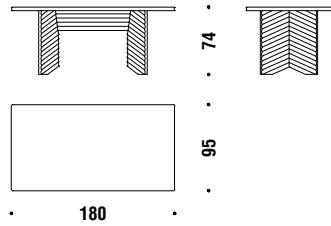

2FR

Table Vertical 240x100 glass top

Tavolo Verticale 240x100 piano in vetro

2FS

Table Vertical 300x100 glass top

Tavolo Verticale 300x100 piano in vetro

2FT

Table Diagonal 180x95 marble top

Tavolo Diagonale 180x95 piano in marmo

3FQ

Table Diagonal 240x100 marble top

Tavolo Diagonale 240x100 piano in marmo

3FR

Table Vertical 240x100 marble top

Tavolo Verticale 240x100 piano in marmo

3FS

Rows tables

RWO

Table Diagonal 180x95 wooden top

Tavolo Diagonal 180x95 piano in legno

4FQ

Table Diagonal 240x100 wooden top

Tavolo Diagonal 240x100 piano in legno

4FR

Table Vertical 240x100 wooden top

Tavolo Vertical 240x100 piano in legno

4FS

Table Vertical 300x100 wooden top

Tavolo Vertical 300x100 piano in legno

4FT