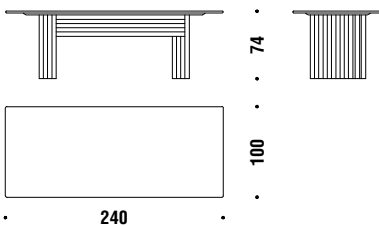

TAUPE

Rows tables

RWO

Table Diagonal 180x95 glass top

Tavolo Diagonale 180x95 piano in vetro

2FQ

Table Diagonal 240x100 glass top

Tavolo Diagonale 240x100 piano in vetro

2FR

Table Vertical 240x100 glass top

Tavolo Verticale 240x100 piano in vetro

2FS

Table Vertical 300x100 glass top

Tavolo Verticale 300x100 piano in vetro

2FT

Table Diagonal 180x95 marble top

Tavolo Diagonale 180x95 piano in marmo

3FQ

Table Diagonal 240x100 marble top

Tavolo Diagonale 240x100 piano in marmo

3FR

Table Vertical 240x100 marble top

Tavolo Verticale 240x100 piano in marmo

3FS

Rows tables

RWO

Table Diagonal 180x95 wooden top

Tavolo Diagonal 180x95 piano in legno

4FQ

Table Diagonal 240x100 wooden top

Tavolo Diagonal 240x100 piano in legno

4FR