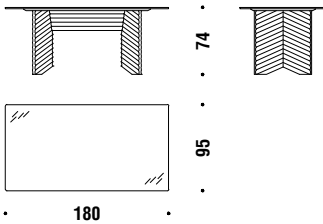

TAUPE

Rows tables

RWO

Table Diagonal 180x95 glass top

Tavolo Diagonale 180x95 piano in vetro

2FQ

Table Diagonal 240x100 glass top

Tavolo Diagonale 240x100 piano in vetro

2FR

Table Vertical 240x100 glass top

Tavolo Verticale 240x100 piano in vetro

2FS

Table Vertical 300x100 glass top

Tavolo Verticale 300x100 piano in vetro

2FT

Table Diagonal 180x95 marble top