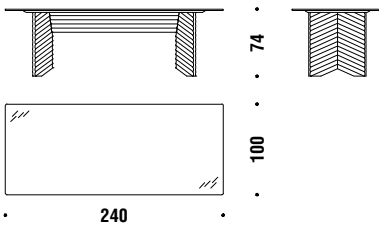

TAUPE

Rows tables

RWO

Table Diagonal 180x95 glass top

Tavolo Diagonale 180x95 piano in vetro

2FQ

Table Diagonal 240x100 glass top

Tavolo Diagonale 240x100 piano in vetro

2FR

Table Vertical 240x100 glass top

Tavolo Verticale 240x100 piano in vetro

2FS

Table Vertical 300x100 glass top

Tavolo Verticale 300x100 piano in vetro

2FT

Table Diagonal 180x95 marble top

Tavolo Diagonale 180x95 piano in marmo

3FQ

Table Diagonal 240x100 marble top

Tavolo Diagonale 240x100 piano in marmo

3FR

Table Vertical 240x100 marble top

Tavolo Verticale 240x100 piano in marmo

3FS