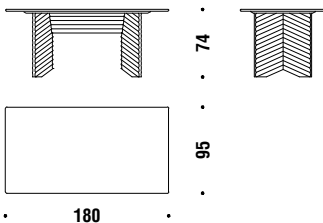

2FR

Table Vertical 240x100 glass top

Tavolo Verticale 240x100 piano in vetro

2FS

Table Vertical 300x100 glass top

Tavolo Verticale 300x100 piano in vetro

2FT

Table Diagonal 180x95 marble top

Tavolo Diagonale 180x95 piano in marmo

3FQ

Table Diagonal 240x100 marble top

Tavolo Diagonale 240x100 piano in marmo

3FR

Table Vertical 240x100 marble top

Tavolo Verticale 240x100 piano in marmo

3FS

Rows tables

RWO

Table Diagonal 180x95 wooden top

Tavolo Diagonal 180x95 piano in legno

4FQ

Table Diagonal 240x100 wooden top

Tavolo Diagonal 240x100 piano in legno

4FR