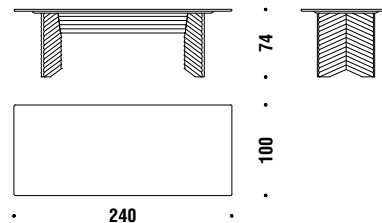

2FR

Table Vertical 240x100 glass top

Tavolo Verticale 240x100 piano in vetro

2FS

Table Vertical 300x100 glass top

Tavolo Verticale 300x100 piano in vetro

2FT

Table Diagonal 180x95 marble top

Tavolo Diagonale 180x95 piano in marmo

3FQ

Table Diagonal 240x100 marble top

Tavolo Diagonale 240x100 piano in marmo

3FR

Table Vertical 240x100 marble top

Tavolo Verticale 240x100 piano in marmo

3FS

Rows tables

RWO

Table Diagonal 180x95 wooden top

Tavolo Diagonal 180x95 piano in legno

4FQ

Table Diagonal 240x100 wooden top

Tavolo Diagonal 240x100 piano in legno

4FR