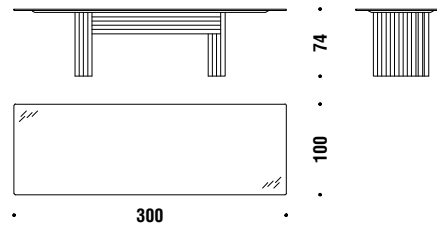

TAUPE

Rows tables

RWO

Table Diagonal 180x95 glass top

Tavolo Diagonale 180x95 piano in vetro

2FQ

Table Diagonal 240x100 glass top

Tavolo Diagonale 240x100 piano in vetro

2FR

Table Vertical 240x100 glass top

Tavolo Verticale 240x100 piano in vetro

2FS

Table Vertical 300x100 glass top

Tavolo Verticale 300x100 piano in vetro

2FT

Table Diagonal 180x95 marble top

Tavolo Diagonale 180x95 piano in marmo

3FQ

Table Diagonal 240x100 marble top

Tavolo Diagonale 240x100 piano in marmo

3FR

Table Vertical 240x100 marble top

Tavolo Verticale 240x100 piano in marmo

3FS