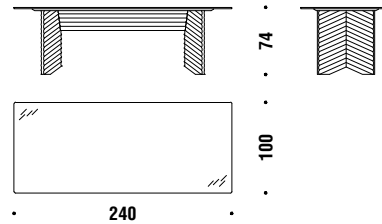

TAUPE

Rows tables

RWO

Table Diagonal 180x95 glass top

Tavolo Diagonale 180x95 piano in vetro

2FQ

Table Diagonal 240x100 glass top

Tavolo Diagonale 240x100 piano in vetro

2FR

Table Vertical 240x100 glass top

Tavolo Verticale 240x100 piano in vetro

2FS

Table Vertical 300x100 glass top

Tavolo Verticale 300x100 piano in vetro

2FT

Table Diagonal 180x95 marble top

Tavolo Diagonale 180x95 piano in marmo

3FQ

Table Diagonal 240x100 marble top

Tavolo Diagonale 240x100 piano in marmo

3FR

Table Vertical 240x100 marble top

Tavolo Verticale 240x100 piano in marmo

3FS