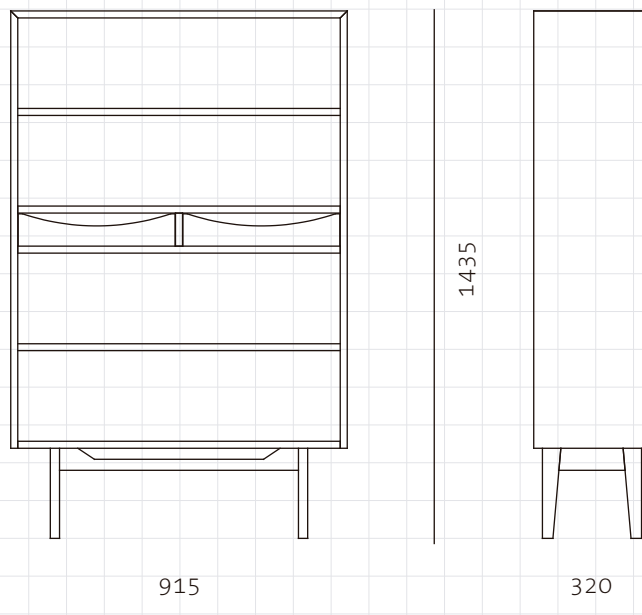

Risom Shelves

CODE

RI-SF110

DIMENSIONS

W915 x D320 x H1435mm

NET WEIGHT

42.0 kg

ENVIRONMENT

Indoor

MATERIALS

Solid wood legs, veneer laminate panels

*Please refer to website or contact your local representative for complete material swatches.

SHIPPING

Package	Assembled		
Package Qty	1 pcs/box		
Packaging	Measurement (mm)	Volume (cbm)	Gross Weight (kg)
FCL	W980 x D385 x H1520	0.57	53.91
LCL/AIR	W1020 x D425 x H1610	0.70	58.94