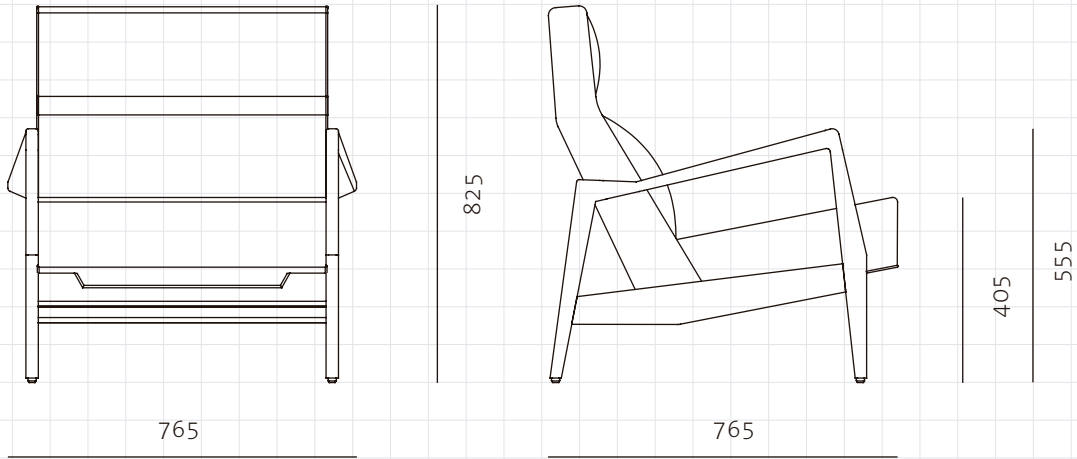

Risom Lounge Chair

CODE
DIMENSIONS

RI-S111
W765 x D765 x H825mm
Seating height: 405mm

NET WEIGHT
ENVIRONMENT
MATERIALS

22.5 kg
Indoor
Solid wood frame, upholstery
*Please refer to website or contact your local representative for complete material switches.

SHIPPING

Package	Assembled		
Package Qty	1 pcs/box		
Packaging	Measurement (mm)	Volume (cbm)	Gross Weight (kg)
FCL	W830 x D830 x H910	0.63	30.07
LCL/AIR	W870 x D870 x H1000	0.76	38.86