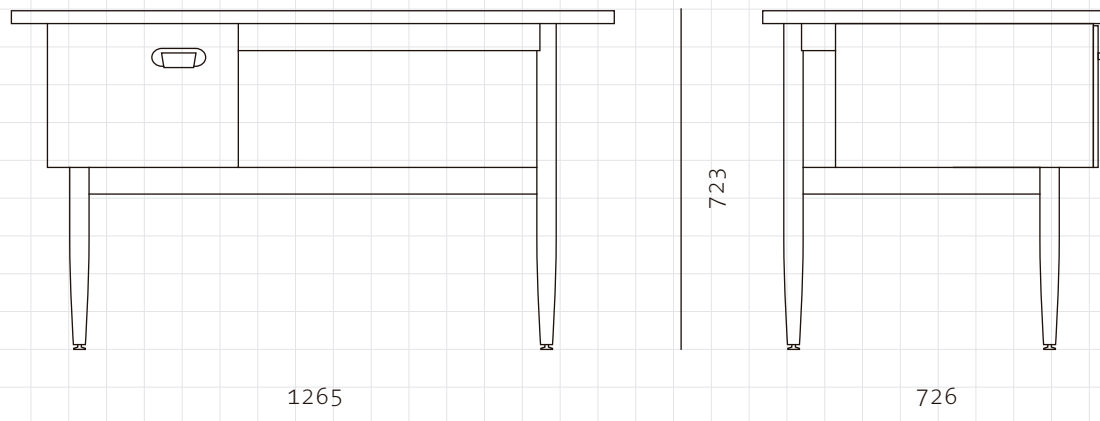

Risom Desk

CODE

RI-T710

DIMENSIONS

W1265 x D726 x H 723mm

NET WEIGHT

38.0 kg

ENVIRONMENT

Indoor

MATERIALS

Solid wood legs and drawers, veneer laminate top

*Please refer to website or contact your local representative for complete material swatches.

SHIPPING

Package	Assembled		
Package Qty	1 pcs/box		
Packaging	Measurement (mm)	Volume (cbm)	Gross Weight (kg)
FCL	W1330 x D791 x H808	0.85	46.55
LCL/AIR	W1370 x D831 x H898	1.02	59.78