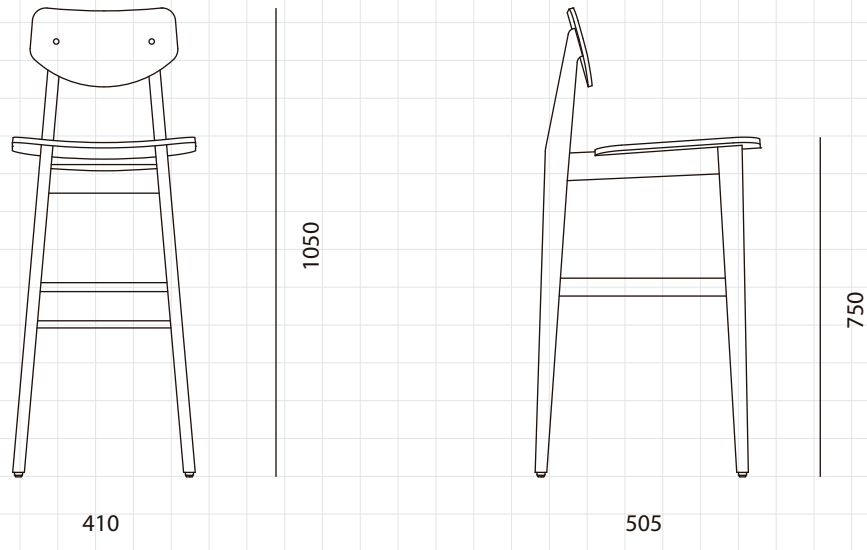

Risom C375 Chair

CODE
DIMENSIONS

RI-S310-WD
W410 x D505 x H1050mm
Seating height: 750mm

NET WEIGHT
ENVIRONMENT
MATERIALS

5.0 kg
Indoor
Solid wood frame, upholstery
*Please refer to website or contact your local representative for complete material swatches.

SHIPPING

Package	Assembled		
Package Qty	1 pcs/box		
Packaging	Measurement (mm)	Volume (cbm)	Gross Weight (kg)
FCL	W475 x D570 x H1135	0.31	11.86
LCL/AIR	W515 x D610 x H1225	0.38	15.51