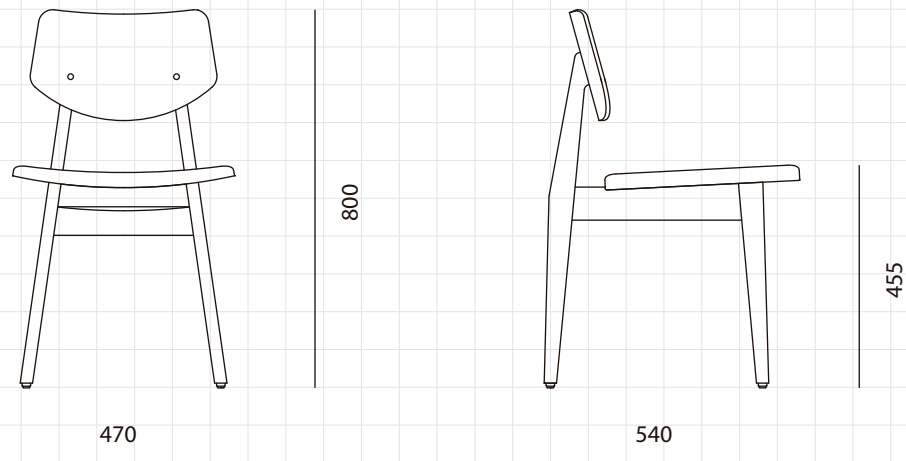

Risom C275 Chair

**CODE**  
**DIMENSIONS**

RI-S220-WD  
W470 x D540 x H800mm  
Seating height: 455mm

**NET WEIGHT**  
**ENVIRONMENT**  
**MATERIALS**

4.5 kg  
Indoor  
Solid wood frame, upholstery  
\*Please refer to website or contact your local representative for complete material swatches.

**SHIPPING**

<b>Package</b>	Assembled		
<b>Package Qty</b>	1 pcs/box		
<b>Packaging</b>	<b>Measurement (mm)</b>	<b>Volume (cbm)</b>	<b>Gross Weight (kg)</b>
<b>FCL</b>	W535 x D605 x H885	0.29	9.79
<b>LCL/AIR</b>	W575 x D645 x H975	0.36	14.10