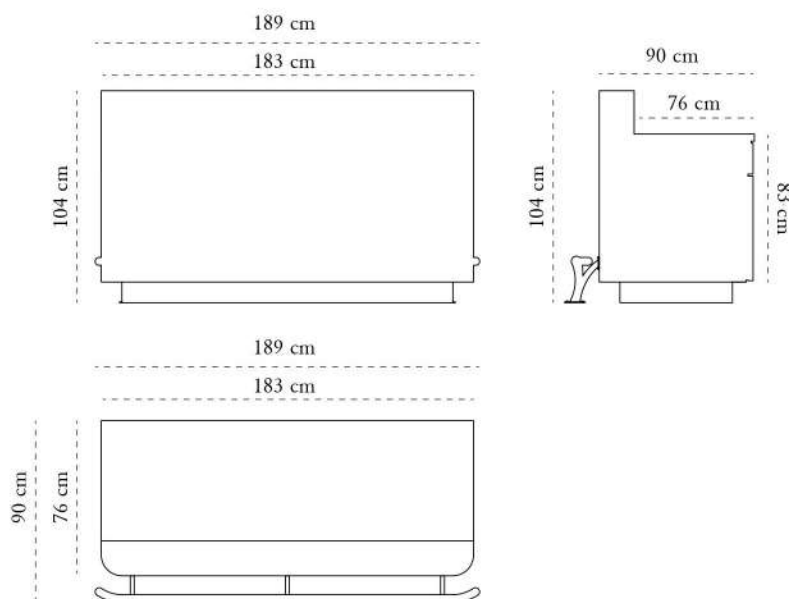

SCARLET
SPLENDOUR

RISING BAR

Rising is a two step bar cabinet crafted in resin inlay with the colour of your choice. It boasts a service and a guest counter, along with a sleek brass footrest at the front.

recommended use In a residence, hotel, commercial space

collection

STARBAR

description

Cabinet

dimension

Width 189 cm

Depth 90 cm

Height 104 cm

material

Plywood, Brass, Resin

Colour, pattern and size can be customised for your space. Care: Wipe gently with dry soft cloth. Liquid spillage must be wiped without delay.

Celebration of Authenticity: Slight variations or imperfections are the marks of an artisan, a testament to the individuality, emotion and originality of each work of art. We assert our right to make meaningful qualitative changes.