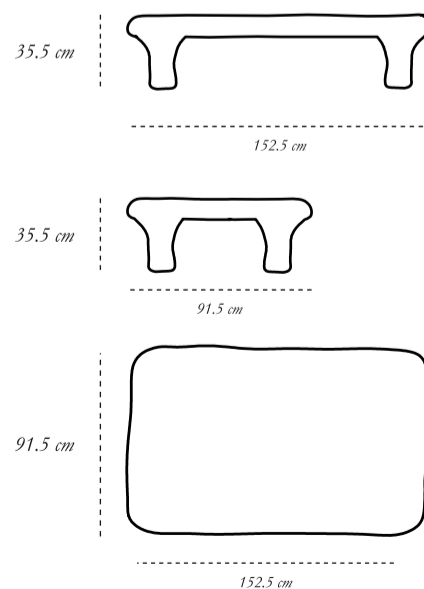

dimension

Width 152.5 cm

Depth 91.5 cm

Height 35.5 cm

material

Brass

CARE Wipe with a soft, dry cloth. Use a brass cleaner if required.

Each piece in the Fools' Gold collection exalts the handmade, the painstakingly crafted, the authentic. A piece may have slight variations and tiny imperfections but these are the marks of an artisan, a testament to the individuality of each work of art. It is our belief that these variations infuse our objets d'art with desire and we assert our right to make necessary qualitative changes.