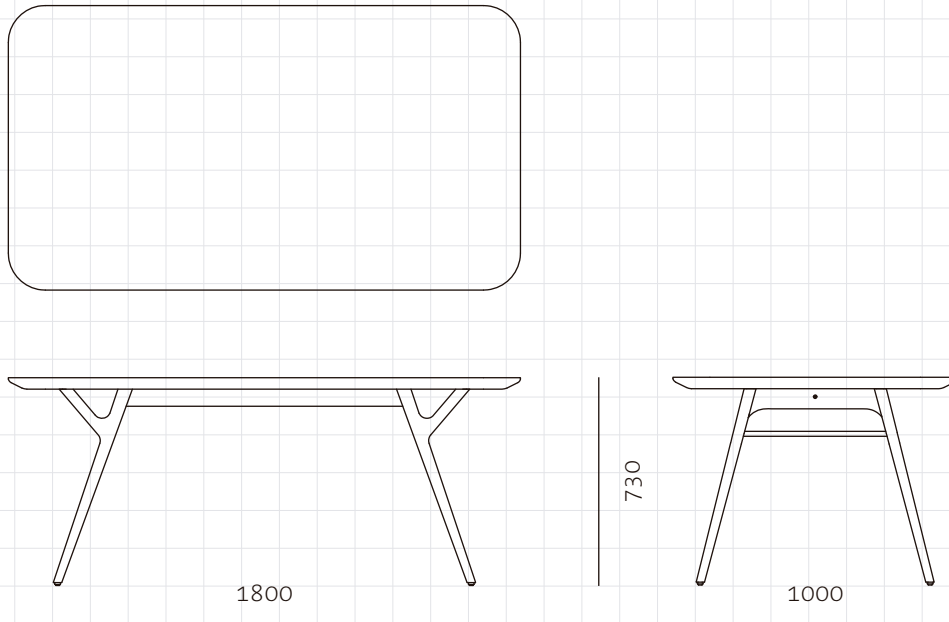

Rén Dining Table W1800

CODE

RN-T411-1800

DIMENSIONS

W1800 x D1000 x H730mm

NET WEIGHT

47.0 kg

ENVIRONMENT

Indoor

MATERIALS

Solid wood legs, Veneer laminate top, Brass plated stainless steel

*Please refer to website or contact your local representative for complete material swatches.

SHIPPING

Package	Knock Down		
Package Qty	2 boxes		
Packaging	Measurement (mm)	Volume (cbm)	Gross Weight (kg)
FCL	W1880 x D1080 x H125	0.25	47.0
	W910 x D720 x H785	0.51	13.0
LCL/AIR	W1900 x D1100 x H220	0.46	72.0
	W930 x D740 x H880	0.61	21.0