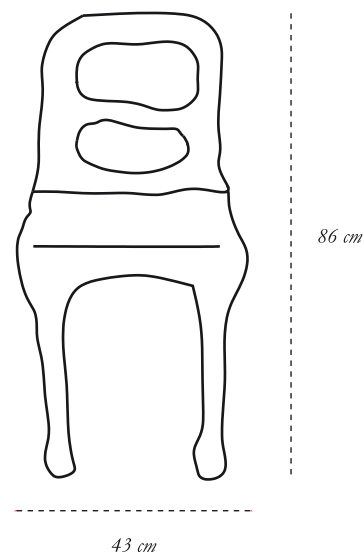

dimension width 43 cm

depth 51 cm

height 86 cm

material Brass

CARE Wipe with a soft, dry cloth. Use a brass cleaner if required.

Each piece in the Fools' Gold collection exalts the handmade, the painstakingly crafted, the authentic. A piece may have slight variations and tiny imperfections but these are the marks of an artisan, a testament to the individuality of each work of art. It is our belief that these variations infuse our objets d'art with desire and we assert our right to make necessary qualitative changes.